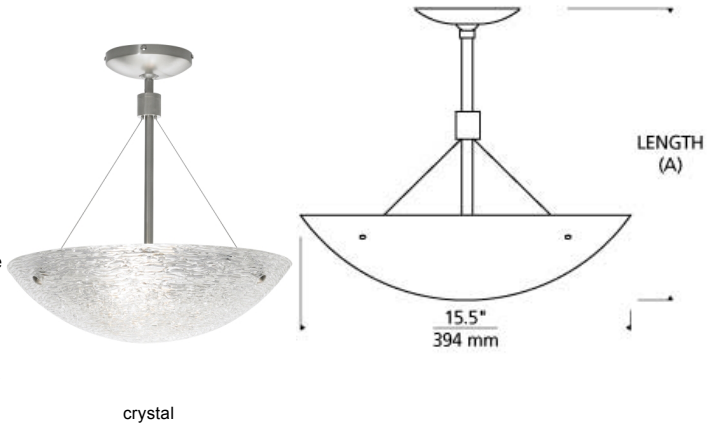

LINE - VOLTAGE PENDANTS / SUSPENSION

Trace Suspension 16in Diameter LED T20

DESCRIPTION

Modern in nature and simple in style the Trace chandelier by Tech Lighting features streams of Italian piped glass that have been formed into a bowl shape. To further accentuate the graceful glass formation are two metal details that add a touch of character and charm. This elegant chandelier is available in two distinct sizes, small and large, making it ideal for dining room lighting, bedroom lighting and bathroom lighting. Available lamping options include a fully-dimmable energy efficient LED or no-lamp, leaving you the option to light this fixture with your preferred lamping. No matter the application the Trace chandelier will add a pop of modern elegance and sophistication to your special space. Rated for (2) 120 volt, 60 watt E26 medium base lamps (Lamp Not Included). LED included (2) 120 volt 9.5 watt, 800 delivered lumens, 2700K medium base LED A19 lamps. Dimmable with LED compatible or triac dimmer. Integrated ball joint accommodates sloped ceilings up to 45°.

INSTALLATION

This product can mount to either a 4" square electrical box with round plaster ring or an octagonal electrical box (not included).

WEIGHT

23.5-24lb / 10.66-10.89kg ±

crystal

ORDERING INFORMATION

700TRAS	SHAPE OR SIZE	LENGTH (A)	COLOR	FINISH	LAMP
16	16" DIAMETER	16 16" 26 26" 38 38"	C CRYSTAL	Z ANTIQUE BRONZE S SATIN NICKEL	NO LAMP

TECH LIGHTING®

7400 Linder Avenue
Skokie, Illinois 60077

T 847.410.4400
F 847.410.4500