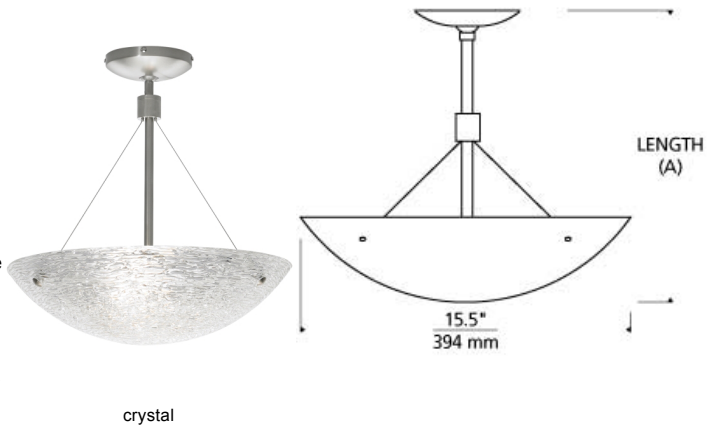

LINE - VOLTAGE PENDANTS / SUSPENSION

Trace Suspension 16in Diameter

DESCRIPTION

Modern in nature and simple in style the Trace chandelier by Tech Lighting features streams of Italian piped glass that have been formed into a bowl shape. To further accentuate the graceful glass formation are two metal details that add a touch of character and charm. This elegant chandelier is available in two distinct sizes, small and large, making it ideal for dining room lighting, bedroom lighting and bathroom lighting. Available lamping options include a fully-dimmable energy efficient LED or no-lamp, leaving you the option to light this fixture with your preferred lamping. No matter the application the Trace chandelier will add a pop of modern elegance and sophistication to your special space. Rated for (4) 120 volt, 60 watt E26 medium base lamps (Lamp Not Included). LED included (4) 120 volt 9.5 watt, 800 delivered lumens, 2700K medium base LED A19 lamps/ Dimmable with LED compatible or triac dimmer. Integrated ball joint accommodates sloped ceilings up to 45°.

INSTALLATION

This product can mount to either a 4" square electrical box with round plaster ring or an octagonal electrical box (not included).

WEIGHT

23.5-24lb / 10.66-10.89kg ±

crystal

ORDERING INFORMATION

700TRAS	SHAPE OR SIZE	LENGTH (A)	COLOR	FINISH	LAMP
16	16" DIAMETER	16 16" 26 26" 38 38"	C CRYSTAL	Z ANTIQUE BRONZE S SATIN NICKEL	NO LAMP

TECH LIGHTING®

7400 Linder Avenue T 847.410.4400
Skokie, Illinois 60077 F 847.410.4500