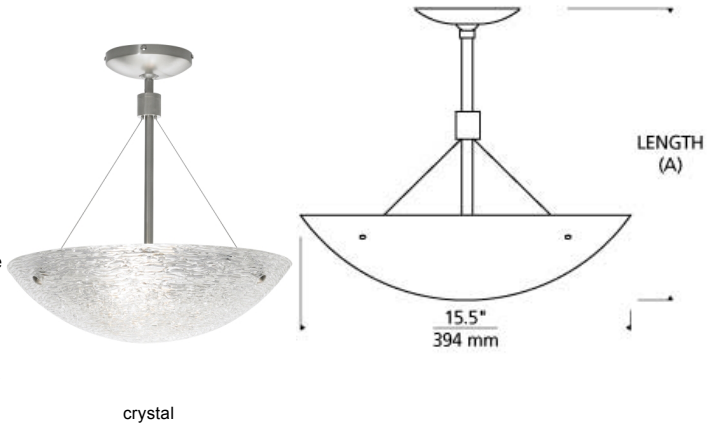

## Trace Suspension 16in Diameter FL EN★ T20

### DESCRIPTION

Modern in nature and simple in style the Trace chandelier by Tech Lighting features streams of Italian piped glass that have been formed into a bowl shape. To further accentuate the graceful glass formation are two metal details that add a touch of character and charm. This elegant chandelier is available in two distinct sizes, small and large, making it ideal for dining room lighting, bedroom lighting and bathroom lighting. Available lamping options include a fully-dimmable energy efficient LED or no-lamp, leaving you the option to light this fixture with your preferred lamping. No matter the application the Trace chandelier will add a pop of modern elegance and sophistication to your special space. Rated for (2) 120 volt, 60 watt E26 medium base lamps (Lamp Not Included). LED included (2) 120 volt 9.5 watt, 800 delivered lumens, 2700K medium base LED A19 lamps/ Dimmable with LED compatible or triac dimmer. Integrated ball joint accommodates sloped ceilings up to 45°.

### WEIGHT

23.5-24lb / 10.66-10.89kg ±

crystal

### ORDERING INFORMATION

700TRAS	SHAPE OR SIZE	LENGTH (A)	COLOR	FINISH	LAMP
16	16" DIAMETER	16 16" 26 26" 38 38"	C CRYSTAL	Z ANTIQUE BRONZE S SATIN NICKEL	NO LAMP

**TECH LIGHTING®**

7400 Linder Avenue  
Skokie, Illinois 60077