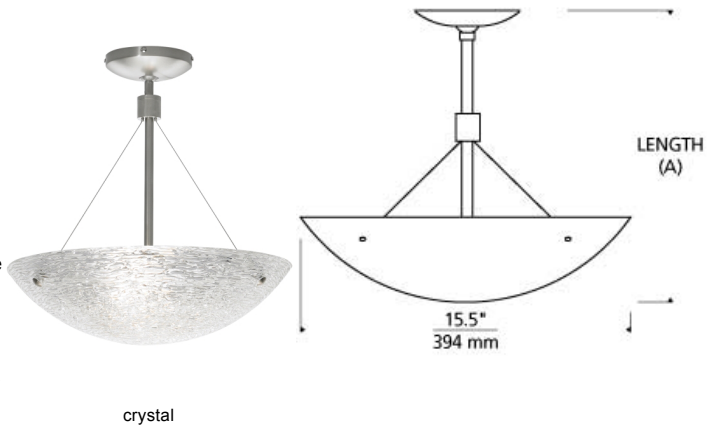

LINE - VOLTAGE PENDANTS / SUSPENSION

**Trace Suspension 16in Diameter** LED T20

**DESCRIPTION**

Modern in nature and simple in style the Trace chandelier by Tech Lighting features streams of Italian piped glass that have been formed into a bowl shape. To further accentuate the graceful glass formation are two metal details that add a touch of character and charm. This elegant chandelier is available in two distinct sizes, small and large, making it ideal for dining room lighting, bedroom lighting and bathroom lighting. Available lamping options include a fully-dimmable energy efficient LED or no-lamp, leaving you the option to light this fixture with your preferred lamping. No matter the application the Trace chandelier will add a pop of modern elegance and sophistication to your special space. Rated for (2) 120 volt, 60 watt E26 medium base lamps (Lamp Not Included). LED included (2) 120 volt 9.5 watt, 800 delivered lumens, 2700K medium base LED A19 lamps. Dimmable with LED compatible or triac dimmer. Integrated ball joint accommodates sloped ceilings up to 45°.

**INSTALLATION**

This product can mount to either a 4" square electrical box with round plaster ring or an octagonal electrical box (not included).

**WEIGHT**

23.5-24lb / 10.66-10.89kg ±

crystal

**ORDERING INFORMATION**

700TRAS	SHAPE OR SIZE	LENGTH (A)	COLOR	FINISH	LAMP
16	16" DIAMETER	16 16" 26 26" 38 38"	C CRYSTAL	Z ANTIQUE BRONZE S SATIN NICKEL	NO LAMP

**TECH LIGHTING®**

7400 Linder Avenue T 847.410.4400  
Skokie, Illinois 60077 F 847.410.4500