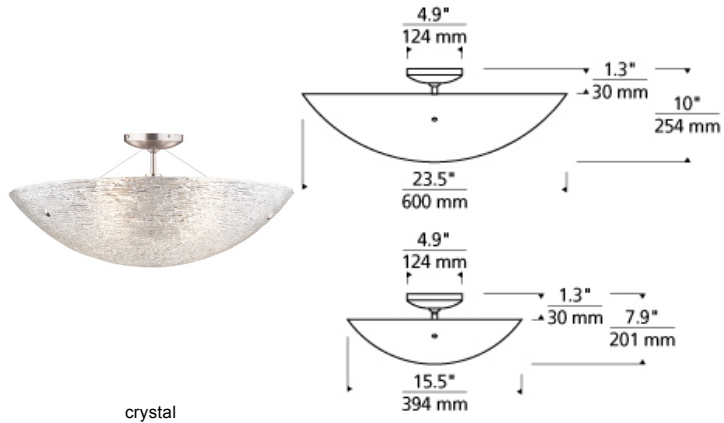

FLUSH & SEMI-FLUSH MOUNT

Trace Semi-Flushmount Ceiling

DESCRIPTION

Modern in nature and simple in style the Trace ceiling flush mount by Tech Lighting features streams of Italian piped glass that have been formed into a bowl shape. To further accentuate the graceful glass formation are two metal details that add a touch of character and charm. This elegant flush mount is available in two distinct sizes, small and large, making it ideal for family room lighting, bedroom lighting and bathroom lighting. Available lamping options include energy efficient LED or no-lamp, leaving you the option to light this fixture with your preferred lamping. LED lamping version is fully dimmable to create the desired ambiance in your unique space. No matter the application the Trace will add a touch of modern elegance and sophistication to your special space. Creates an unmistakable sparkle in any space. Small rated for (2) 60w max, E26 medium based lamps. LED version includes (2) 9.5w, 800 delivered lumens, 2700K, medium base LED A19 lamps. Large rated for (4) 60w max, E26 medium based lamps. LED version includes (4) 9.5w, 800 delivered lumens, 2700K, medium base LED A19 lamps. LED dimmable with LED compatible dimmer.

crystal

INSTALLATION

This product can mount to either a 4" square electrical box with round plaster ring or an octagonal electrical box (not included).

WEIGHT

10-12lb / 4.54-5.44kg ±

crystal

ORDERING INFORMATION

700FMTRAS	SHAPE OR SIZE	COLOR	FINISH	LAMP
S	LARGE (23" DIAMETER) SMALL (16" DIAMETER)	C CRYSTAL	Z ANTIQUE BRONZE S SATIN NICKEL	NO LAMP

TECH LIGHTING®

7400 Linder Avenue T 847.410.4400
Skokie, Illinois 60077 F 847.410.4500