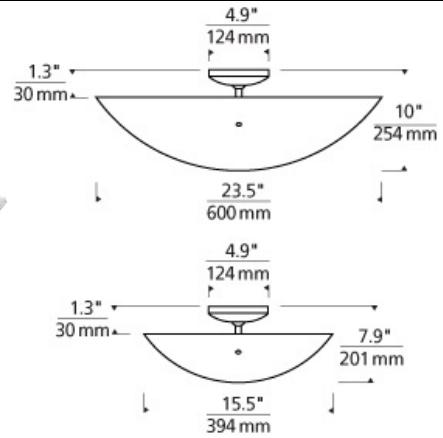

FLUSH & SEMI-FLUSH MOUNT

Trace Semi-Flushmount Ceiling

DESCRIPTION

Streams of glass piping are formed into a graceful bowl and highlighted with metal details. Creates an unmistakable sparkle in any space. Incandescent includes four 120 volt, 60 watt or equivalent clear A19 medium base lamps. Fluorescent includes four 120 volt, 18 watt GU24 base self-ballasted compact fluorescent lamps. Incandescent version dimmable with standard incandescent dimmer.

INSTALLATION

This product can mount to either a 4" square electrical box with round plaster ring or an octagonal electrical box (not included).

crystal

crystal

ORDERING INFORMATION

700FMTRAS	SHAPE OR SIZE	COLOR	FINISH	LAMP
S	LARGE (23" DIAMETER) SMALL (16" DIAMETER)	C CRYSTAL	Z ANTIQUE BRONZE S SATIN NICKEL	INCANDESCENT 120V