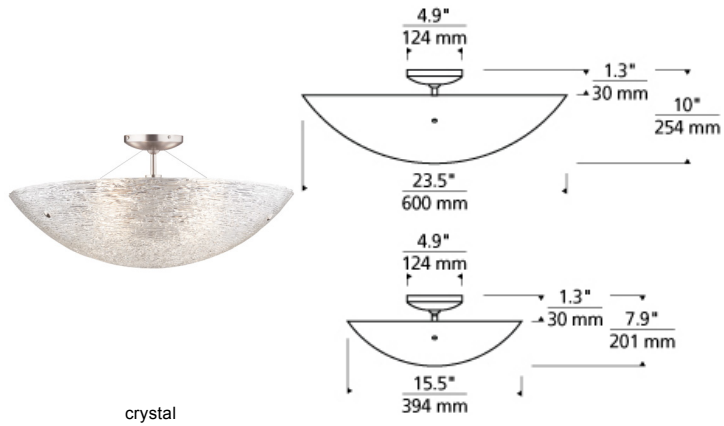

FLUSH & SEMI-FLUSH MOUNT

Trace Semi-Flushmount Ceiling FL EN* T20

DESCRIPTION

Modern in nature and simple in style the Trace ceiling flush mount by Tech Lighting features streams of Italian piped glass that have been formed into a bowl shape. To further accentuate the graceful glass formation are two metal details that add a touch of character and charm. This elegant flush mount is available in two distinct sizes, small and large, making it ideal for family room lighting, bedroom lighting and bathroom lighting. Available lamping options include energy efficient LED or no-lamp, leaving you the option to light this fixture with your preferred lamping. LED lamping version is fully dimmable to create the desired ambiance in your unique space. No matter the application the Trace will add a touch of modern elegance and sophistication to your special space. Creates an unmistakable sparkle in any space. Small rated for (2) 60w max, E26 medium based lamps. LED version includes (2) 9.5w, 800 delivered lumens, 2700K, medium base LED A19 lamps. Large rated for (4) 60w max, E26 medium based lamps. LED version includes (4) 9.5w, 800 delivered lumens, 2700K, medium base LED A19 lamps. LED dimmable with LED compatible dimmer.

crystal

INSTALLATION

This product can mount to either a 4" square electrical box with round plaster ring or an octagonal electrical box (not included).

WEIGHT

10-12lb / 4.54-5.44kg ±

crystal

ORDERING INFORMATION

700FMTRAS	SHAPE OR SIZE	COLOR	FINISH	LAMP
S	LARGE (23" DIAMETER) SMALL (16" DIAMETER)	C CRYSTAL	Z ANTIQUE BRONZE S SATIN NICKEL	NO LAMP

TECH LIGHTING®

7400 Linder Avenue T 847.410.4400
Skokie, Illinois 60077 F 847.410.4500