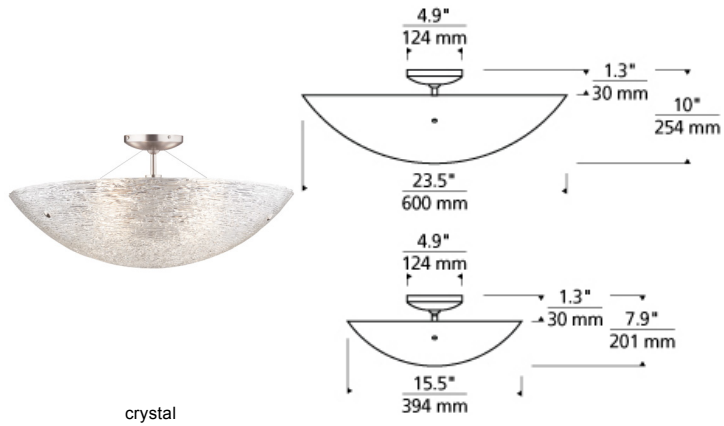

FLUSH & SEMI-FLUSH MOUNT

Trace Semi-Flushmount Ceiling FL EN★ T20

DESCRIPTION

Modern in nature and simple in style the Trace ceiling flush mount by Tech Lighting features streams of Italian piped glass that have been formed into a bowl shape. To further accentuate the graceful glass formation are two metal details that add a touch of character and charm. This elegant flush mount is available in two distinct sizes, small and large, making it ideal for family room lighting, bedroom lighting and bathroom lighting. Available lamping options include energy efficient LED or no-lamp, leaving you the option to light this fixture with your preferred lamping. LED lamping version is fully dimmable to create the desired ambiance in your unique space. No matter the application the Trace will add a touch of modern elegance and sophistication to your special space. Creates an unmistakable sparkle in any space. Small rated for (2) 60w max, E26 medium based lamps. LED version includes (2) 9.5w, 800 delivered lumens, 2700K, medium base LED A19 lamps. Large rated for (4) 60w max, E26 medium based lamps. LED version includes (4) 9.5w, 800 delivered lumens, 2700K, medium base LED A19 lamps. LED dimmable with LED compatible dimmer.

crystal

INSTALLATION

This product can mount to either a 4" square electrical box with round plaster ring or an octagonal electrical box (not included).

WEIGHT

10-12lb / 4.54-5.44kg ±

crystal

ORDERING INFORMATION

700FMTRAS	SHAPE OR SIZE	COLOR	FINISH	LAMP
S	LARGE (23" DIAMETER) SMALL (16" DIAMETER)	C CRYSTAL	S SATIN NICKEL	NO LAMP

TECH LIGHTING®

7400 Linder Avenue T 847.410.4400
Skokie, Illinois 60077 F 847.410.4500