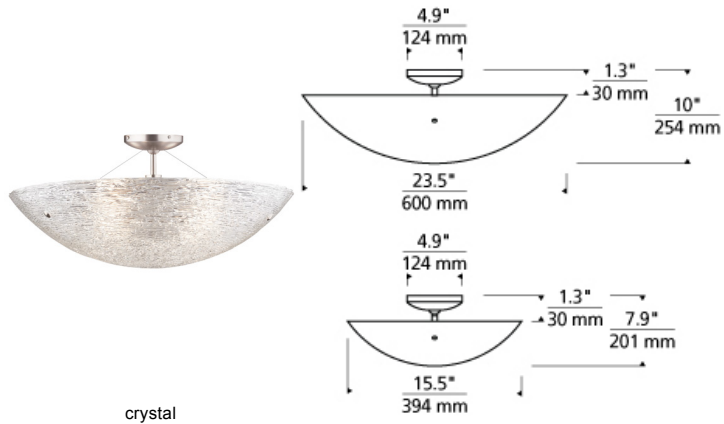

FLUSH & SEMI-FLUSH MOUNT

Trace Semi-Flushmount Ceiling FL EN★ T20

DESCRIPTION

Modern in nature and simple in style the Trace ceiling flush mount by Tech Lighting features streams of Italian piped glass that have been formed into a bowl shape. To further accentuate the graceful glass formation are two metal details that add a touch of character and charm. This elegant flush mount is available in two distinct sizes, small and large, making it ideal for family room lighting, bedroom lighting and bathroom lighting. Available lamping options include energy efficient LED or no-lamp, leaving you the option to light this fixture with your preferred lamping. LED lamping version is fully dimmable to create the desired ambiance in your unique space. No matter the application the Trace will add a touch of modern elegance and sophistication to your special space. Creates an unmistakable sparkle in any space. Small rated for (2) 60w max, E26 medium based lamps. LED version includes (2) 9.5w, 800 delivered lumens, 2700K, medium base LED A19 lamps. Large rated for (4) 60w max, E26 medium based lamps. LED version includes (4) 9.5w, 800 delivered lumens, 2700K, medium base LED A19 lamps. LED dimmable with LED compatible dimmer.

crystal

INSTALLATION

This product can mount to either a 4" square electrical box with round plaster ring or an octagonal electrical box (not included).

WEIGHT

10-12lb / 4.54-5.44kg ±

crystal

ORDERING INFORMATION

700FMTRAS	SHAPE OR SIZE	COLOR	FINISH	LAMP
S	LARGE (23" DIAMETER) SMALL (16" DIAMETER)	C CRYSTAL	Z ANTIQUE BRONZE S SATIN NICKEL	NO LAMP

TECH LIGHTING®

7400 Linder Avenue T 847.410.4400
Skokie, Illinois 60077 F 847.410.4500