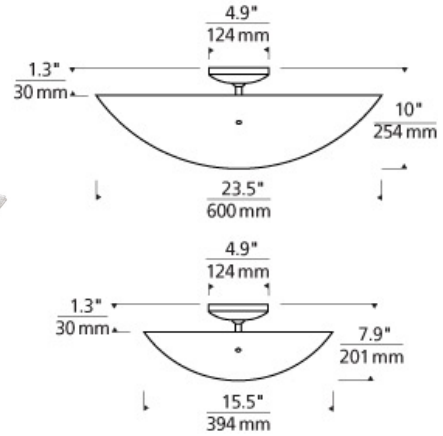

FLUSH & SEMI-FLUSH MOUNT

Trace Semi-Flushmount Ceiling

DESCRIPTION

Streams of glass piping are formed into a graceful bowl and highlighted with metal details. Creates an unmistakable sparkle in any space. Incandescent includes four 120 volt, 60 watt or equivalent clear A19 medium base lamps. Fluorescent includes four 120 volt, 18 watt GU24 base self-ballasted compact fluorescent lamps. Incandescent version dimmable with standard incandescent dimmer.

INSTALLATION

This product can mount to either a 4" square electrical box with round plaster ring or an octagonal electrical box (not included).

crystal

crystal

ORDERING INFORMATION

700FMTRAS	SHAPE OR SIZE	COLOR	FINISH	LAMP
S	LARGE (23" DIAMETER) SMALL (16" DIAMETER)	C CRYSTAL	Z ANTIQUE BRONZE S SATIN NICKEL	INCANDESCENT 120V