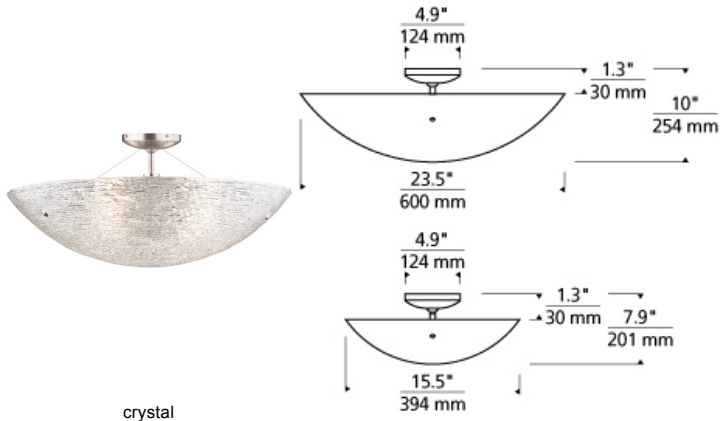

FLUSH & SEMI-FLUSH MOUNT

Trace Semi-Flushmount Ceiling

DESCRIPTION

Streams of glass piping are formed into a graceful bowl and highlighted with metal details. Creates an unmistakable sparkle in any space. Small rated for (2) 60w max, E26 medium based lamps. LED version includes (2) 9.5w, 800 delivered lumens, 2700K, medium base LED A19 lamps. Large rated for (4) 60w max, E26 medium based lamps. LED version includes (4) 9.5w, 800 delivered lumens, 2700K, medium base LED A19 lamps. LED dimmable with LED compatible dimmer.

INSTALLATION

This product can mount to either a 4" square electrical box with round plaster ring or an octagonal electrical box (not included).

WEIGHT

10-12lb / 4.54-5.44kg ±

crystal

crystal

ORDERING INFORMATION

700FMTRAS	SHAPE OR SIZE	COLOR	FINISH	LAMP
S	LARGE (23" DIAMETER) SMALL (16" DIAMETER)	C CRYSTAL	Z ANTIQUE BRONZE S SATIN NICKEL	NO LAMP

TECH LIGHTING®

7400 Linder Avenue T 847.410.4400
Skokie, Illinois 60077 F 847.410.4500