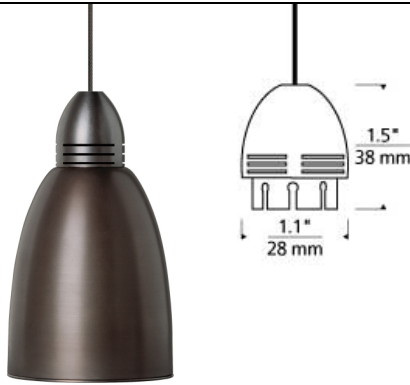

LOW - VOLTAGE PENDANTS

Torpedo Pendant

DESCRIPTION

Highly customizable in nature the Torpedo pendant light by Tech Lighting will seamlessly integrate into any space due to the wide range of display heads and two on-trend finish options. Display heads range from metal to glass each adding its own unique ecstatic flare. Each display head is fully dimmable to create the desired ambiance in your unique space. Accessory required; sold separately. Low-voltage, MR16 of up to 50 watts (not included). Includes six feet of field-cuttable suspension cable. See accessory for maximum wattage lamp usage.

INSTALLATION

Socket terminates with FreeJack male connector, which may be installed into a system connector. Elements ordered with a system prefix include a connector for that system.

ACCESSORIES & OPTICAL CONTROLS

Bell Shade, Belladonna Shade, Cone Glass Shield, Cone Onyx Shield, Prism Glass Shield, Round Glass Shield, Soda Glass Shade, Swag Hook, Tinkerbell Shade With Integrated Lens Holder

WEIGHT

0.6lb / 0.27kg ±

ORDERING INFORMATION

700 SYSTEM TRPN

FINISH

FJ FREEJACK
K KABLE LITE
MP MONOPOINT
MO MONORAIL
MO2 TWO-CIRCUIT MONORAIL

Z ANTIQUE BRONZE
C CHROME
S SATIN NICKEL

Note: Note: MP includes 4" Round Flush Canopy.

Antique Bronze is not available for Kable Lite.

Chrome not offered on Monorail & Two-Circuit Monorail.