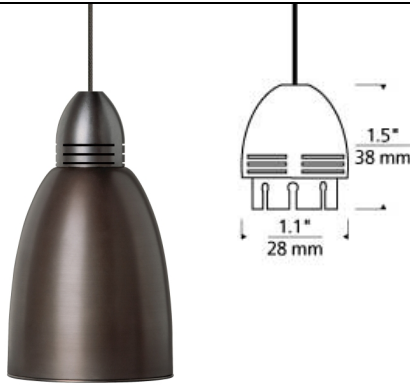

LOW - VOLTAGE PENDANTS

Torpedo Pendant T20

DESCRIPTION

Highly customizable in nature the Torpedo pendant light by Tech Lighting will seamlessly integrate into any space due to the wide range of display heads and two on-trend finish options. Display heads range from metal to glass each adding its own unique ecstatic flare. Each display head is fully dimmable to create the desired ambiance in your unique space. Accessory required; sold separately. Low-voltage, MR16 of up to 50 watts (not included). Includes six feet of field-cutable suspension cable. See accessory for maximum wattage lamp usage.

INSTALLATION

Socket terminates with FreeJack connector, which may be installed into a system connector. Elements ordered with a system prefix include a connector for that system.

ACCESSORIES & OPTICAL CONTROLS

Bell Shade, Belladonna Shade, Cone Glass Shield, Cone Onyx Shield, Prism Glass Shield, Round Glass Shield, Soda Glass Shade, Swag Hook, Tinkerbell Shade With Integrated Lens Holder

WEIGHT

0.6lb / 0.27kg ±

belladonna accessory

bell accessory

cone glass shield accessory

onyx cone accessory

prism glass shield accessory

round glass shield accessory

ORDERING INFORMATION

700 SYSTEM TRPN

FINISH

FJ FREEJACK
K KABLE LITE
MP MONOPOINT
MO MONORAIL
MO2 TWO-CIRCUIT MONORAIL

Z ANTIQUE BRONZE
C CHROME
S SATIN NICKEL

Note: Note: MP includes 4" Round Flush Canopy.

Antique Bronze is not available for Kable Lite.

Chrome not offered on Monorail & Two-Circuit Monorail.