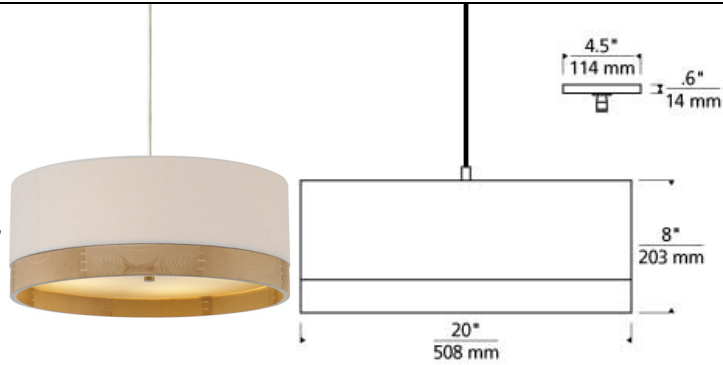

LINE - VOLTAGE PENDANTS / SUSPENSION

Topo Suspension

DESCRIPTION

This modern drum shade is elevated to a richer, warmer dimension with a sophisticated combination of fabric and wood. The bands of wood trim are spline-joined around the circumference of the shade – a delicate feat of quality craftsmanship. The rigid stem is available in antique bronze, polished nickel or satin nickel and completes the look. Incandescent includes four 120 volt, 75 watt medium base A19 lamps. LED includes four 9.5 watt, 800 delivered lumen, 2700K, medium base LED A19 lamps. . Incandescent version dimmable with standard incandescent. LED dimmable with LED compatible dimmer.

INSTALLATION

This product can mount to either a 4" square electrical box with round plaster ring or an octagonal electrical box (not included).

WEIGHT

8-10lb / 3.63-4.54kg ±

white

heather gray

white

ORDERING INFORMATION

700TPO	LENGTH (A)	COLOR	Trim Color	FINISH	LAMP
24	24"	Y HEATHER GRAY	M MAPLE WOOD	Z ANTIQUE BRONZE	NO LAMP
36	36"	W WHITE	W WALNUT WOOD	N POLISHED NICKEL	-LED927 A19 LED 90 CRI 2700K 120V (T20/T24)
48	48"			S SATIN NICKEL	