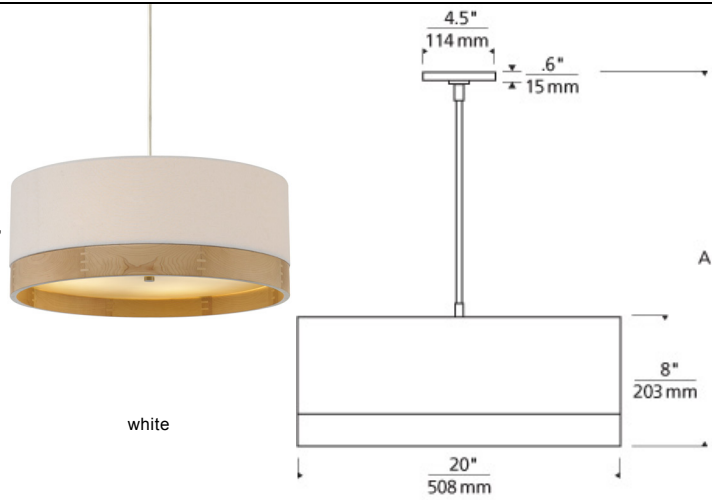

LINE - VOLTAGE PENDANTS / SUSPENSION

Topo Suspension

DESCRIPTION

This modern drum shade is elevated to a richer, warmer dimension with a sophisticated combination of fabric and wood. The bands of wood trim are spline-joined around the circumference of the shade – a delicate feat of quality craftsmanship. The rigid stem is available in antique bronze, polished nickel or satin nickel and completes the look. Incandescent includes four 120 volt, 75 watt medium base A19 lamps. LED includes four 9.5 watt, 800 delivered lumen, 2700K, medium base LED A19 lamps. . Incandescent version dimmable with standard incandescent. LED dimmable with LED compatible dimmer.

INSTALLATION

This product can mount to either a 4" square electrical box with round plaster ring or an octagonal electrical box (not included).

white

heather gray

white

ORDERING INFORMATION

700TPO	LENGTH (A)	COLOR	Trim Color	FINISH	LAMP
24	24"	Y HEATHER GRAY	M MAPLE WOOD	Z ANTIQUE BRONZE	INCANDESCENT 120V
36	36"	W WHITE	W WALNUT WOOD	N POLISHED NICKEL	-LED927 A19 LED 90 CRI 2700K 120V
48	48"			S SATIN NICKEL	