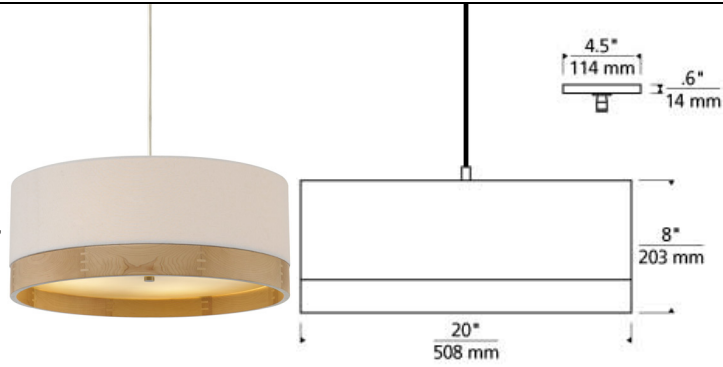

### DESCRIPTION

This modern drum shade is elevated to a richer, warmer dimension with a sophisticated combination of fabric and wood. The bands of wood trim are spline-joined around the circumference of the shade – a delicate feat of quality craftsmanship. The rigid stem is available in antique bronze, polished nickel or satin nickel and completes the look. Incandescent includes four 120 volt, 75 watt medium base A19 lamps. LED includes four 9.5 watt, 800 delivered lumen, 2700K, medium base LED A19 lamps. . Incandescent version dimmable with standard incandescent. LED dimmable with LED compatible dimmer.