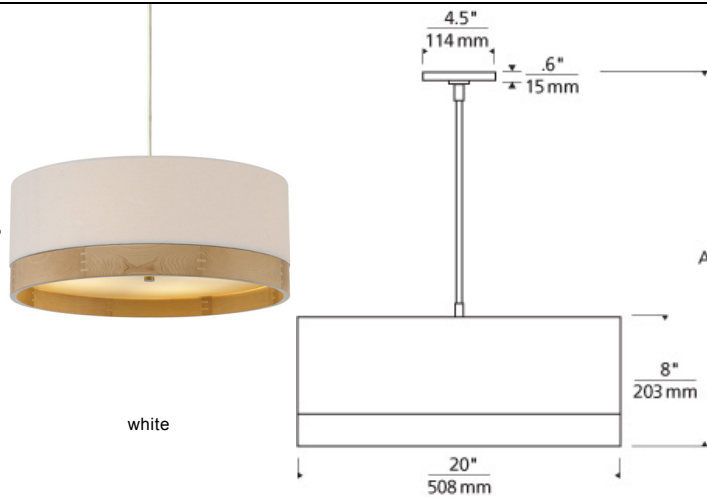

LINE - VOLTAGE PENDANTS / SUSPENSION

Topo Suspension

DESCRIPTION

This modern drum shade is elevated to a richer, warmer dimension with a sophisticated combination of fabric and wood. The bands of wood trim are spline-joined around the circumference of the shade – a delicate feat of quality craftsmanship. The rigid stem is available in antique bronze, polished nickel or satin nickel and completes the look. Incandescent includes four 120 volt, 75 watt medium base A19 lamps. LED includes four 9.5 watt, 800 delivered lumen, 2700K, medium base LED A19 lamps. . Incandescent version dimmable with standard incandescent. LED dimmable with LED compatible dimmer.

INSTALLATION

This product can mount to either a 4" square electrical box with round plaster ring or an octagonal electrical box (not included).

white

heather gray

white

ORDERING INFORMATION

700	SYSTEM	TPO	LENGTH (A)	COLOR	Trim Color	FINISH	LAMP
TD	LINE-VOLTAGE PENDANTS/SUSPENSION		24 24" 36 36" 48 48"	Y HEATHER GRAY W WHITE	M MAPLE WOOD W WALNUT WOOD	Z ANTIQUE BRONZE N POLISHED NICKEL S SATIN NICKEL	INCANDESCENT 120V -LED927 A19 LED 90 CRI 2700K 120V