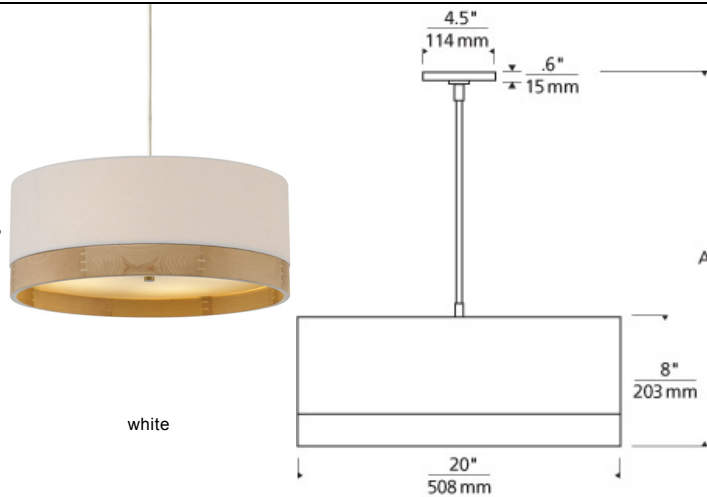

LINE - VOLTAGE PENDANTS / SUSPENSION

Topo Suspension

DESCRIPTION

This modern drum shade is elevated to a richer, warmer dimension with a sophisticated combination of fabric and wood. The bands of wood trim are spline-joined around the circumference of the shade – a delicate feat of quality craftsmanship. The rigid stem is available in antique bronze, polished nickel or satin nickel and completes the look. Incandescent includes four 120 volt, 75 watt medium base A19 lamps. LED includes four 9.5 watt, 800 delivered lumen, 2700K, medium base LED A19 lamps. . Incandescent version dimmable with standard incandescent. LED dimmable with LED compatible dimmer.

INSTALLATION

This product can mount to either a 4" square electrical box with round plaster ring or an octagonal electrical box (not included).

white

heather gray

white

ORDERING INFORMATION

700TPO	LENGTH (A)	COLOR	Trim Color	FINISH	LAMP
24	24"	Y HEATHER GRAY	M MAPLE WOOD	Z ANTIQUE BRONZE	INCANDESCENT 120V
36	36"	W WHITE	W WALNUT WOOD	N POLISHED NICKEL	
48	48"			S SATIN NICKEL	