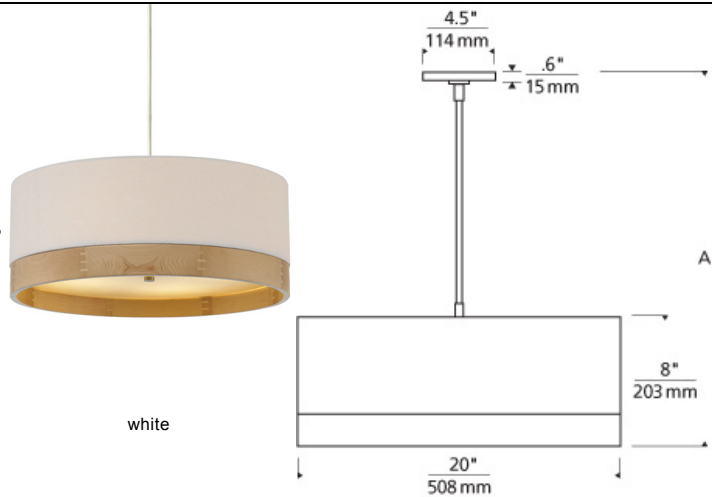

### DESCRIPTION

This modern drum shade is elevated to a richer, warmer dimension with a sophisticated combination of fabric and wood. The bands of wood trim are spline-joined around the circumference of the shade – a delicate feat of quality craftsmanship. The rigid stem is available in antique bronze, polished nickel or satin nickel and completes the look. Incandescent includes four 120 volt, 75 watt medium base A19 lamps. LED includes four 9.5 watt, 800 delivered lumen, 2700K, medium base LED A19 lamps. . Incandescent version dimmable with standard incandescent. LED dimmable with LED compatible dimmer.

### INSTALLATION

This product can mount to either a 4" square electrical box with round plaster ring or an octagonal electrical box (not included).

white

heather gray

white

### ORDERING INFORMATION

700TPO	LENGTH (A)	COLOR	Trim Color	FINISH	LAMP
24	24"	Y HEATHER GRAY	M MAPLE WOOD	Z ANTIQUE BRONZE	INCANDESCENT 120V
36	36"	W WHITE	W WALNUT WOOD	N POLISHED NICKEL	
48	48"			S SATIN NICKEL	