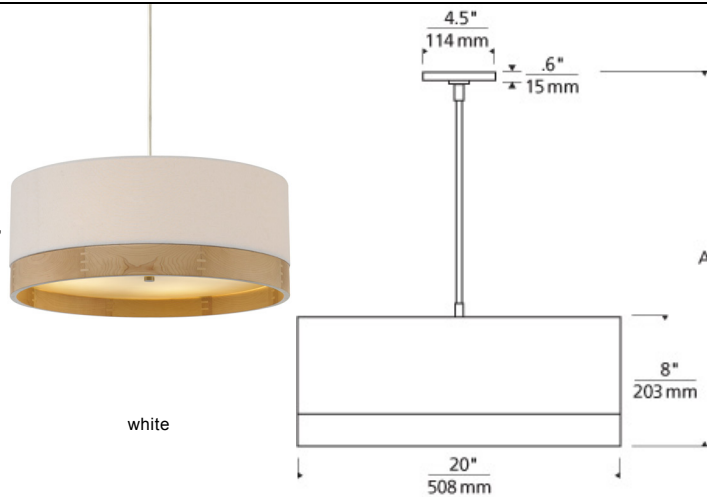

LINE - VOLTAGE PENDANTS / SUSPENSION

Topo Suspension

DESCRIPTION

This modern drum shade is elevated to a richer, warmer dimension with a sophisticated combination of fabric and wood. The bands of wood trim are spline-joined around the circumference of the shade – a delicate feat of quality craftsmanship. The rigid stem is available in antique bronze, polished nickel or satin nickel and completes the look. Incandescent includes four 120 volt, 75 watt medium base A19 lamps. LED includes four 9.5 watt, 800 delivered lumen, 2700K, medium base LED A19 lamps. . Incandescent version dimmable with standard incandescent. LED dimmable with LED compatible dimmer.

INSTALLATION

This product can mount to either a 4" square electrical box with round plaster ring or an octagonal electrical box (not included).

WEIGHT

8-10lb / 3.63-4.54kg ±

heather gray

white

ORDERING INFORMATION

700TPO	LENGTH (A)	COLOR	Trim Color	FINISH	LAMP
24	24"	Y HEATHER GRAY	M MAPLE WOOD	Z ANTIQUE BRONZE	NO LAMP
36	36"	W WHITE	W WALNUT WOOD	N POLISHED NICKEL	-LED927 A19 LED 90 CRI 2700K 120V (T20/T24)
48	48"			S SATIN NICKEL	