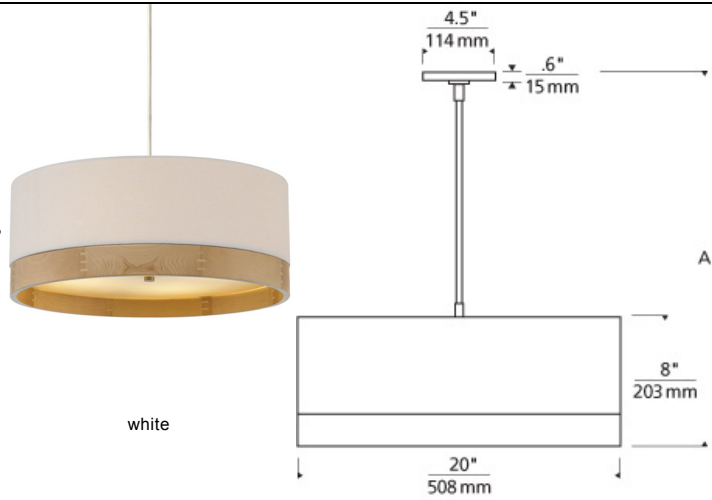

## Topo Suspension

### DESCRIPTION

This modern drum shade is elevated to a richer, warmer dimension with a sophisticated combination of fabric and wood. The bands of wood trim are spline-joined around the circumference of the shade – a delicate feat of quality craftsmanship. The rigid stem is available in antique bronze, polished nickel or satin nickel and completes the look. Incandescent includes four 120 volt, 75 watt medium base A19 lamps. LED includes four 9.5 watt, 800 delivered lumen, 2700K, medium base LED A19 lamps. . Incandescent version dimmable with standard incandescent. LED dimmable with LED compatible dimmer.

### INSTALLATION

This product can mount to either a 4" square electrical box with round plaster ring or an octagonal electrical box (not included).

heather gray

white

### ORDERING INFORMATION

700TPO	LENGTH (A)	COLOR	Trim Color	FINISH	LAMP
24	24"	Y HEATHER GRAY	M MAPLE WOOD	Z ANTIQUE BRONZE	INCANDESCENT 120V
36	36"	W WHITE	W WALNUT WOOD	N POLISHED NICKEL	-LED927 A19 LED 90 CRI 2700K 120V
48	48"			S SATIN NICKEL	