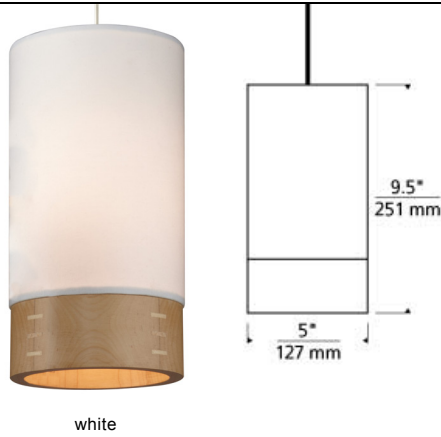

LOW - VOLTAGE PENDANTS

Topo Pendant LED SORAA T20

DESCRIPTION

The Topo pendant light from Tech Lighting is simple in design yet elegant in visual aesthetic. The modern drum shade is elevated to a richer, warmer dimension with a sophisticated combination of fabric and wood. The bands of wood trim are spline-joined around the circumference of the shade a very delicate feat of quality craftsmanship. A white diffuser is perfectly placed within the shade to ensure even light distribution onto surfaces below. Shade options include, Heather Gray and White, along with two wood trim options and three on-trend hardware finishes, allowing full customization for your unique space. Available lamping options include energy efficient LED or no-lamp, leaving you the option to light this fixture with your preferred lamping. Includes low-voltage, 50 watt halogen bi-pin lamp or 8 watt, 300 delivered lumen, 3000K, replaceable SORAA® LED module and six feet of field-cutable cable. Dimmable with low-voltage electronic or magnetic dimmer (based on transformer). Works with SORAA.

SORAA® LED Bi-Pin Replacement Pendant Module, Swag Hook

heather gray

white

ORDERING INFORMATION

700	SYSTEM	TPO	COLOR	Trim Color	FINISH	LAMP
FJ	FREEJACK		Y HEATHER GRAY	M MAPLE WOOD	Z ANTIQUE BRONZE	12 VOLT HALOGEN (T20)
KL	KABLE LITE		W WHITE	W WALNUT WOOD	C CHROME	-LEDS930 12 VOLT LED 90 CRI 3000K (T20/T24)
MP	MONOPOINT				S SATIN NICKEL	-24 24 VOLT HALOGEN
MO	MONORAIL					
MO2	TWO-CIRCUIT MONORAIL					

Note: MP includes 4" Round Flush Canopy.

When installing LED option on MO2 only magnetic transformers may be used.

Antique Bronze is not available for Kable Lite.

Chrome not offered on Monorail & Two-Circuit Monorail.