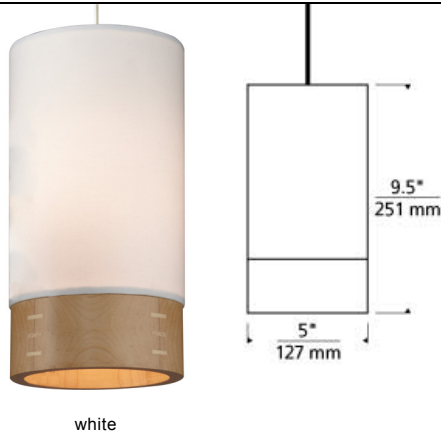

### DESCRIPTION

The Topo pendant light from Tech Lighting is simple in design yet elegant in visual aesthetic. The modern drum shade is elevated to a richer, warmer dimension with a sophisticated combination of fabric and wood. The bands of wood trim are spline-joined around the circumference of the shade a very delicate feat of quality craftsmanship. A white diffuser is perfectly placed within the shade to ensure even light distribution onto surfaces below. Shade options include, Heather Gray and White, along with two wood trim options and three on-trend hardware finishes, allowing full customization for your unique space. Available lamping options include energy efficient LED or no-lamp, leaving you the option to light this fixture with your preferred lamping. Includes low-voltage, 50 watt halogen bi-pin lamp or 8 watt, 300 delivered lumen, 3000K, replaceable SORAA® LED module and six feet of field-cutable cable. Dimmable with low-voltage electronic or magnetic dimmer (based on transformer). Works with SORAA.