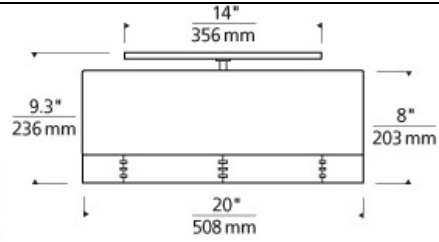

FLUSH & SEMI-FLUSH MOUNT

Topo Flushmount Ceiling

DESCRIPTION

This modern drum shade is elevated to a richer, warmer dimension with a sophisticated combination of fabric and wood. The bands of wood trim are spline joined around the circumference of the shade, a delicate feat of quality craftsmanship. Includes four 120 volt, 60 watt or equivalent medium base A19 lamps or four 18 watt GX24Q-2 base triple tube compact fluorescent lamps (electronic ballast included). Incandescent version dimmable with standard incandescent dimmer.

INSTALLATION

This product can mount to either a 4" square electrical box with round plaster ring or an octagonal electrical box (not included).

white

heather gray

white

ORDERING INFORMATION

700FMTPO COLOR

Y HEATHER GRAY
W WHITE