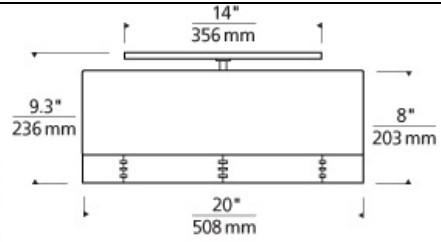

FLUSH & SEMI-FLUSH MOUNT

Topo Flushmount Ceiling

DESCRIPTION

This modern drum shade is elevated to a richer, warmer dimension with a sophisticated combination of fabric and wood. The bands of wood trim are spline joined around the circumference of the shade, a delicate feat of quality craftsmanship. Includes four 120 volt, 60 watt or equivalent medium base A19 lamps or four 18 watt GX24Q-2 base triple tube compact fluorescent lamps (electronic ballast included). Incandescent version dimmable with standard incandescent dimmer.

INSTALLATION

This product can mount to either a 4" square electrical box with round plaster ring or an octagonal electrical box (not included).

white

heather gray

white

ORDERING INFORMATION

700FMTPO COLOR

Y HEATHER GRAY
W WHITE