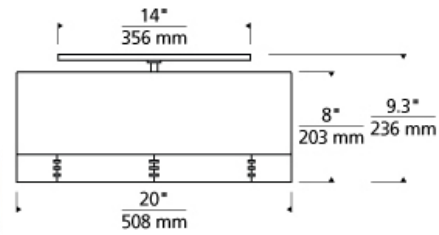

FLUSH & SEMI-FLUSH MOUNT

Topo Flushmount Ceiling

FL T20

DESCRIPTION

This modern drum shade is elevated to a richer, warmer dimension with a sophisticated combination of fabric and wood. The bands of wood trim are spline joined around the circumference of the shade, a delicate feat of quality craftsmanship. Rated for (4) 60w max, E26 medium based lamps. LED version includes (4) 9.5w, 800 delivered lumens, 2700K, medium base LED A19 lamps. LED dimmable with LED compatible dimmer.

INSTALLATION

This product can mount to either a 4" square electrical box with round plaster ring or an octagonal electrical box (not included).

WEIGHT

5-6lb / 2.27-2.72kg ±

white

heather gray

white

ORDERING INFORMATION