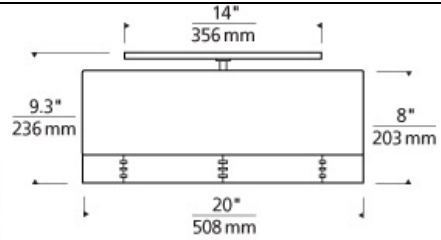

FLUSH & SEMI-FLUSH MOUNT

Topo Flushmount Ceiling

DESCRIPTION

This modern drum shade is elevated to a richer, warmer dimension with a sophisticated combination of fabric and wood. The bands of wood trim are spline joined around the circumference of the shade, a delicate feat of quality craftsmanship. Includes four 120 volt, 60 watt or equivalent medium base A19 lamps or four 18 watt GX24Q-2 base triple tube compact fluorescent lamps (electronic ballast included). Incandescent version dimmable with standard incandescent dimmer.

INSTALLATION

This product can mount to either a 4" square electrical box with round plaster ring or an octagonal electrical box (not included).

white

heather gray

white

ORDERING INFORMATION

700FMTPO COLOR

Y HEATHER GRAY
W WHITE