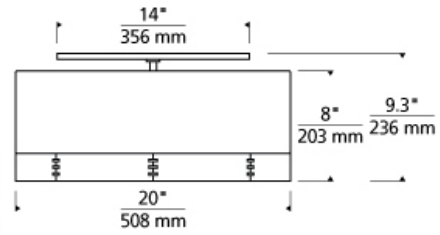

FLUSH & SEMI-FLUSH MOUNT

Topo Flushmount Ceiling

DESCRIPTION

This modern drum shade is elevated to a richer, warmer dimension with a sophisticated combination of fabric and wood. The bands of wood trim are spline joined around the circumference of the shade, a delicate feat of quality craftsmanship. Rated for (4) 60w max, E26 medium based lamps. LED version includes (4) 9.5w, 800 delivered lumens, 2700K, medium base LED A19 lamps. LED dimmable with LED compatible dimmer.

INSTALLATION

This product can mount to either a 4" square electrical box with round plaster ring or an octagonal electrical box (not included).

WEIGHT

5-6lb / 2.27-2.72kg ±

white

ORDERING INFORMATION

700FMTPO COLOR		FINISH	LAMP
Y HEATHER GRAY	M MAPLE WOOD	Z ANTIQUE BRONZE	NO LAMP
W WHITE	W WALNUT WOOD	S SATIN NICKEL	

TECH LIGHTING®

7400 Linder Avenue   T 847.410.4400
Skokie, Illinois 60077   F 847.410.4500

Tech Lighting, L.L.C.

700FMTPO _____

FIXTURE TYPE: _____

JOB NAME: _____

NOTES: _____

_____

_____

©2018 Tech Lighting, L.L.C. All Rights Reserved. The "Tech Lighting" graphic is a registered trademark of Tech Lighting, L.L.C. Tech Lighting reserves the right to change specifications for product improvements without notification.