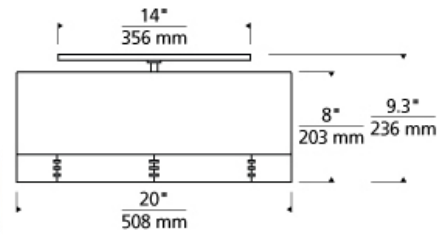

FLUSH & SEMI-FLUSH MOUNT

Topo Flushmount Ceiling

FL T20

DESCRIPTION

The Topo ceiling fixture light from Tech Lighting is simple in design yet elegant in visual esthetic. The modern drum shade is elevated to a richer, warmer dimension with a sophisticated combination of fabric and wood. The bands of wood trim are spline-joined around the circumference of the shade a very delicate feat of quality craftsmanship. A White diffuser is perfectly placed within the shade to ensure for even light distribution to surfaces below. Shade options include, Heather Gray and White, along with two wood trim options and three on-trend hardware finishes, allowing full customization for your unique space. Also available from Tech Lighting is the Topo Pendant and Topo Suspension, to find these complementary fixtures simply search for Topo Flushmount Ceiling. This fixture ships no-lamp leaving you the option to lighting this fixture with your preferred lamping. The bands of wood trim are spline joined around the circumference of the shade, a delicate feat of quality craftsmanship. Rated for (4) 60w max, E26 medium based lamps. LED version includes (4) 9.5w, 800 delivered lumens, 2700K, medium base LED A19 lamps. LED dimmable with LED compatible dimmer.

white

INSTALLATION

This product can mount to either a 4" square electrical box with round plaster ring or an octagonal electrical box (not included).

WEIGHT

5-6lb / 2.27-2.72kg ±

heather gray

white

ORDERING INFORMATION