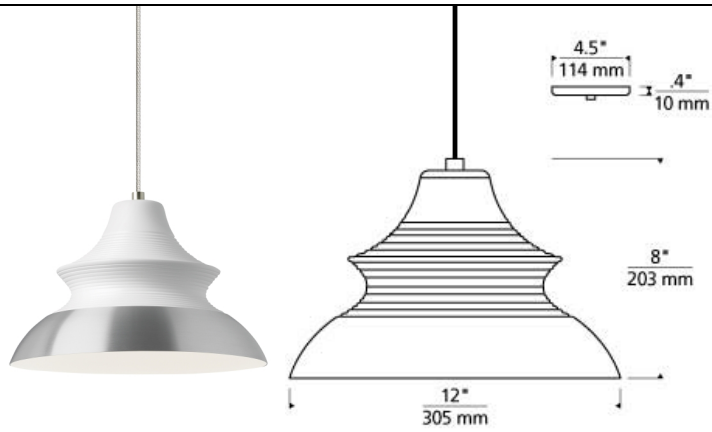

Togan Line-Voltage Pendant LED T20

DESCRIPTION

Echoes of hand-spun pottery ring through in the symmetrical design of the Togan pendant light from Tech Lighting. Its spun metal shade is offered in fully and partially painted variations and includes a white cloth cord to complete the contemporary look. Available with or without lamp. E26 medium base 75w max. LED includes (1) E26 medium base 10 watt 800 lumen 90 CRI 2700K LED A19 lamp. LED dimmable with a low-voltage electronic dimmer. Includes 6' of field-cutable cloth cord.

WEIGHT

1-1.5lb / 0.45-0.68kg ±

white/aluminum

ORDERING INFORMATION

700 SYSTEM **TOG**

COLOR

LAMP

TD LINE-VOLTAGE PENDANTS/SUSPENSION