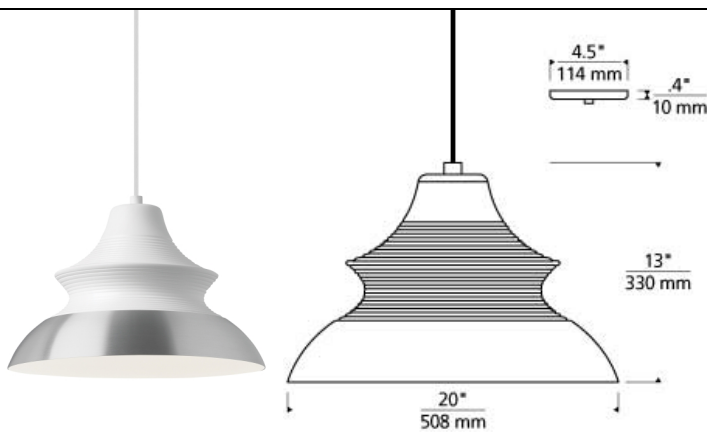

Togan Grande Pendant LED T20

DESCRIPTION

Echoes of large-scale hand-spun pottery ring through in the symmetrical design of the Togan Grande pendant light from Tech Lighting. Its spun metal shade is offered in fully and partially painted variations and includes a white cloth cord to complete the contemporary look. Rated for (1) 75 watt E26 medium base lamp (Not included). LED includes (1) E26 medium base 9.5 watt 800 delivered lumen 90 CRI 2700K LED A19 lamp. LED dimmable with a low-voltage electronic dimmer. Includes 6 feet of field-cuttable cloth cord.

WEIGHT

3-3.5lb / 1.36-1.59kg ±

white/aluminum

ORDERING INFORMATION

700 SYSTEM **TOGGP**

COLOR

LAMP

TD LINE-VOLTAGE PENDANTS/SUSPENSION