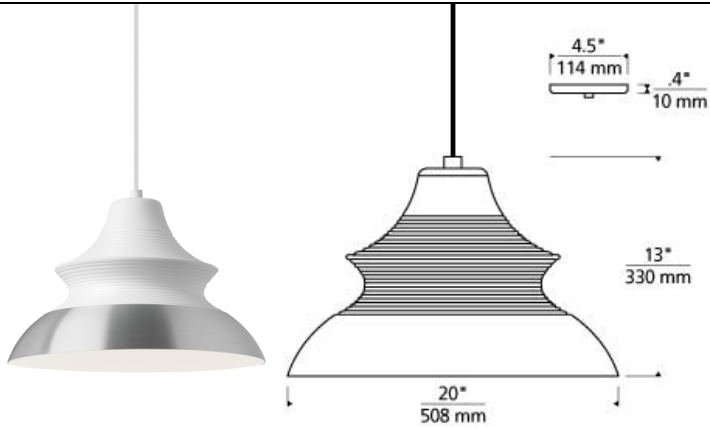

Togan Grande Pendant

LED T20

DESCRIPTION

The Togan Grande Pendant light by Tech Lighting features a unique design that echoes a large-scale hand-spun pottery ring. The symmetrical design and spun metal shade make this piece a true work of art that is sure to stand out in any space. Its spun metal shade is offered in fully and partially painted variations and includes a white cloth cord to complete the contemporary look. Scaling at 13" in length and 20" in width the Togan Grande is ideal for dining room lighting, hallway lighting and kitchen island task lighting. Also available from Tech Lighting is the smaller scale Togan Pendant, to find the Togan Pendant simply search for Togan Grande to find its nearest relatives. This fixture does ship no-lamp providing you the option to light this fixture with your preferred lamping. Rated for (1) 75 watt E26 medium base lamp (Not included). LED includes (1) E26 medium base 9.5 watt 800 delivered lumen 90 CRI 2700K LED A19 lamp. Dimmable with most LED compatible ELV and TRIAC dimmers. Includes 6 feet of field-cuttable cloth cord.

WEIGHT

3-3.5lb / 1.36-1.59kg ±

white/aluminum

ORDERING INFORMATION

700 SYSTEM TOGGP

COLOR

LAMP

TD LINE-VOLTAGE PENDANTS/SUSPENSION