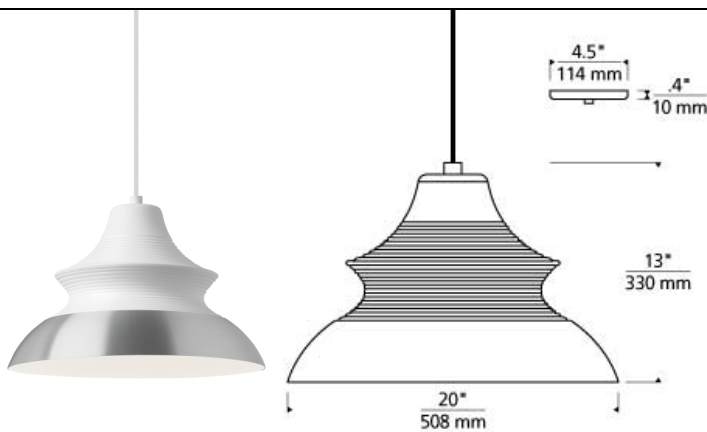

Togan Grande Pendant LED T20

DESCRIPTION

Echoes of large-scale hand-spun pottery ring through in the symmetrical design of the Togan Grande pendant light from Tech Lighting. Its spun metal shade is offered in fully and partially painted variations and includes a white cloth cord to complete the contemporary look. Rated for (1) 75 watt E26 medium base lamp(Not included). LED includes (1) E26 medium base 9.5 watt 800 delivered lumen 90 CRI 2700K LED A19 lamp. LED dimmable with a low-voltage electronic dimmer. Includes 6 feet of field-cuttable cloth cord.

WEIGHT

3-3.5lb / 1.36-1.59kg ±

white/aluminum

ORDERING INFORMATION

700 SYSTEM **TOGGP**

COLOR

LAMP

TD LINE-VOLTAGE PENDANTS/SUSPENSION