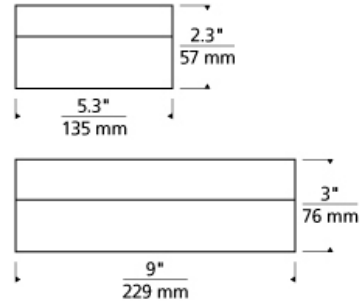

FLUSH & SEMI-FLUSH MOUNT

TL 90 Ceiling FL ADA T20

DESCRIPTION

Square shaped glass shade mounts flush to plated formed base. Provides general light. May be mounted on the ceiling or wall. Available in two lamp configurations; incandescent and fluorescent. Large incandescent includes two 120 volt, 40 watt G9 base halogen lamps; large fluorescent includes two 13 watt 2GX7 base twin tube lamps and electronic ballast; small incandescent includes one 120 volt, 40 watt G9 base halogen lamp. Incandescent version dimmable with a standard incandescent dimmer. Suitable for wet locations. ADA compliant