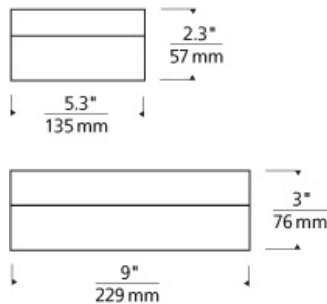

### WEIGHT

8.1lb / 3.67kg ±

frost

antique bronze  
small