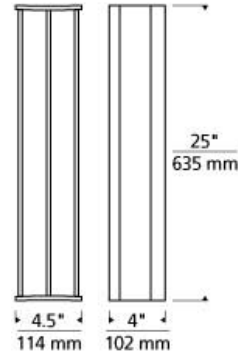

Timbre Wall LED T20

DESCRIPTION

The Timbre Wall light by Tech Lighting showcases modern deconstruction through a minimalist design style showcasing beautiful vertical lines of pure light. Each triangular arm features acrylic-lensed LED's for diffused light and dramatic effect in any space. This modern wall mount light fixture is available in your choice of two on-trend finish options, Matt White and Matt Black. The Timbre can carry into other areas of your space as this collection is available in a linear suspension and pendant design. The integrated acrylic-lensed LED lamps are fully dimmable to create the desired ambiance using a low-voltage ELV or Triac dimmer. Includes 32 watt, 2230 delivered lumens, 3000K LED module. Dimmable with low-voltage electronic dimmer. ADA compliant.

INSTALLATION

This product can mount to either a 4" square electrical box with round plaster ring or an octagonal electrical box (not included).

WEIGHT

5.0-5.5lb / 2.27-2.49kg ±

matte black

matte white

ORDERING INFORMATION