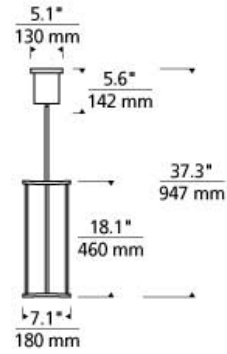

Timbre Pendant

LED T20

DESCRIPTION

The Timbre Pendant by Tech Lighting showcases modern deconstruction through a minimized structure which emphasizes its beautiful vertical lines of pure light. Each triangular arm can be rotated for precise lighting and dramatic effect. Scaling at three distinct sizes the Timbre address the need of scale requirements in many spaces. This modern pendant is available in your choice of two on-trend finish options, matt white and matt black. The Timbre can carry into other areas of your space as this collection is available in a linear and wall sconce form. The integrated acrylic-lensed LED lamps are fully dimmable to create the desired ambiance using a low-voltage ELV or Triac dimmer. Includes 32 watt, 2230 delivered lumens, 3000K LED linear modules. Dimmable with low-voltage electronic dimmer. Includes (2) 6" and (4) 12" rigid stems in coordinating finish.

INSTALLATION

This product can mount to either a 4" square electrical box with round plaster ring or an octagon electrical box.

WEIGHT

4.5-5lb / 2.04-2.27kg ±

matte black

matte white

ORDERING INFORMATION

700 SYSTEM TMBP