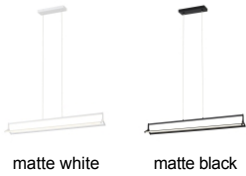

Timbre Linear Suspension

LED T20

DESCRIPTION

The Timbre Linear by Tech Lighting is a deconstructed modern take on a traditional linear suspension. This sleek and minimized structure emphasizes long beautiful lines of pure light. Each triangular arm features diffused acrylic-lensed LED's for a pleasant lighting experience. This modern linear fixture is available in your choice of two on-trend finish options, matte white and matte black. The Timbre can carry into other areas of your space as this collection is available as a pendant, linear and wall sconce. The integrated acrylic-lensed LED lamps are fully dimmable to create the desired ambiance using a low-voltage ELV or Triac dimmer. Includes 90 watt, 5538 delivered lumens, 3000K, 90 CRI LED linear modules. Dimmable with low-voltage electronic dimmer. Ships with twelve feet of field cuttable cable.

INSTALLATION

This product can mount to either a 4" square electrical box with round plaster ring or an octagonal electrical box (not included).

WEIGHT

7-7.5lb / 3.18-3.4kg ±

ORDERING INFORMATION

700LSTMB FINISH