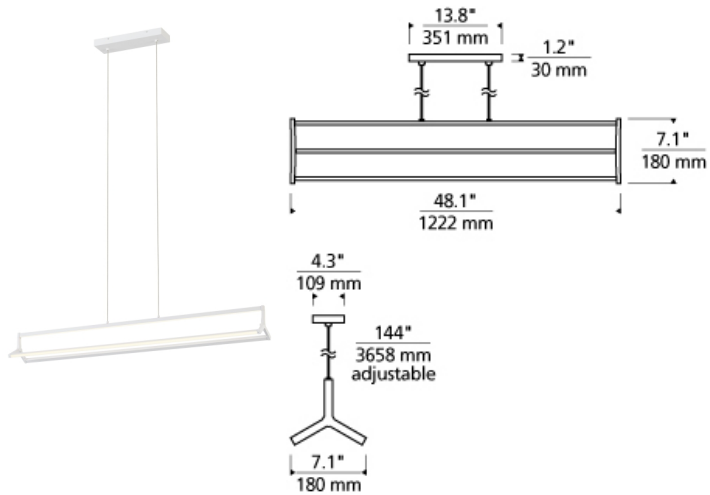

Timbre Linear Suspension

LED T20

DESCRIPTION

The Timbre Linear by Tech Lighting is a deconstructed modern take on a traditional linear suspension. This sleek and minimized structure emphasizes long beautiful lines of pure light. Each triangular arm features diffused acrylic-lensed LED's for a pleasant lighting experience. This modern linear fixture is available in your choice of two on-trend finish options, matte white and matte black. The Timbre can carry into other areas of your space as this collection is available as a pendant, linear and wall sconce. The integrated acrylic-lensed LED lamps are fully dimmable to create the desired ambiance using a low-voltage ELV or Triac dimmer. Includes 90 watt, 5538 delivered lumens, 3000K, 90 CRI LED linear modules. Dimmable with low-voltage electronic dimmer. Ships with twelve feet of field cuttable cable.

INSTALLATION

This product can mount to either a 4" square electrical box with round plaster ring or an octagonal electrical box (not included).

WEIGHT

7-7.5lb / 3.18-3.4kg ±

ORDERING INFORMATION

700LSTMB FINISH