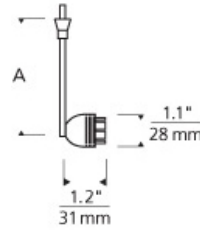

LOW - VOLTAGE HEADS

Tilt Head

DESCRIPTION

Flexible minimalist head with multiple accessory options; rotates 360°, pivots 90°. Low-voltage, MR16 lamp of up to 50 watts (not included). Works with SORAA.

INSTALLATION

Socket terminates with FreeJack male connector, which may be installed into a system connector. Elements ordered with a system prefix include a connector for that system.

ACCESSORIES & OPTICAL CONTROLS

Bell Shade, Belladonna Shade, Cone Glass Shield, Cone Onyx Shield, Prism Glass Shield, Round Glass Shield, Soda Glass Shade, Tinkerbell Shade, Tinkerbell Shade With Integrated Lens Holder

WEIGHT

0.7lb / 0.32kg ±

ORDERING INFORMATION

700 SYSTEM	TLT	LENGTH (A)	FINISH
FJ	FREEJACK	2"	Z ANTIQUE BRONZE
MP	MONOPOINT	06 6"	C CHROME
MO	MONORAIL	12 12"	S SATIN NICKEL
MO2	TWO-CIRCUIT MONORAIL	18 18"	
WMO	WALL MONORAIL		

Note: MP includes 4" Round Flush Canopy.

TECH LIGHTING®

7400 Linder Avenue
Skokie, Illinois 60077

T 847.410.4400
F 847.410.4500

Tech Lighting, L.L.C.

700 ____ TLT ____ ____

FIXTURE TYPE: _____

JOB NAME: _____

NOTES: _____

_____

_____

©2017 Tech Lighting, L.L.C. All Rights Reserved. The "Tech Lighting" graphic is a registered trademark of Tech Lighting, L.L.C. Tech Lighting reserves the right to change specifications for product improvements without notification.