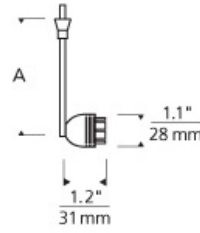

LOW - VOLTAGE HEADS

Tilt Head

DESCRIPTION

Flexible minimalist head with multiple accessory options; rotates 360°, pivots 90°. Low-voltage, MR16 lamp of up to 50 watts (not included).

INSTALLATION

Socket terminates with FreeJack male connector, which may be installed into a system connector. Elements ordered with a system prefix include a connector for that system.

ACCESSORIES & OPTICAL CONTROLS

Bell Shade, Belladonna Shade, Cone Glass Shield, Cone Onyx Shield, Prism Glass Shield, Round Glass Shield, Soda Glass Shade, Tinkerbell Shade With Integrated Lens Holder

WEIGHT

0.7lb / 0.32kg ±

with bell accessory   with mesh tinkerbell shield accessory   with onyx cone accessory   with prism glass shield accessory   with round glass shield accessory   with soda glass shield accessory

ORDERING INFORMATION

700 SYSTEM	TLT	LENGTH (A)	FINISH
FJ	FREEJACK	2"	Z ANTIQUE BRONZE
MP	MONOPOINT	06 6"	S SATIN NICKEL
MO	MONORAIL	12 12"	
MO2	TWO-CIRCUIT MONORAIL	18 18"	
WMO	WALL MONORAIL		

Note: MP includes 4" Round Flush Canopy.

TECH LIGHTING®
7400 Linder Avenue   T 847.410.4400
Skokie, Illinois 60077   F 847.410.4500

Tech Lighting, L.L.C.

700 ____ TLT ____ ____

FIXTURE TYPE: _____

JOB NAME: _____

NOTES: _____

_____

_____