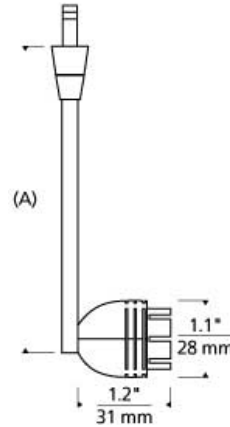

LOW - VOLTAGE HEADS

Tilt Head T20

DESCRIPTION

The Tilt display head by Tech Lighting combines design simplicity with practical technology. This simple display head puts light where you need it by allowing for a full 360° head rotation and 90° pivot to direct light beam to the desired location. The Tilt head is available in two on-trend finishes, antique bronze and satin nickel, and can be customized to hang at four distinct stem lengths. Further customize the Tilt by combining it with the complementary Monorail or Monopoint systems by Tech Lighting. This low-voltage display head is ideal for commercial lighting applications such as retail stores, libraries and galleries. Ships with an integrated lens holder to accommodate several complementary accessories available by Tech Lighting. (sold separately). Low-voltage, MR16 lamp of up to 50 watts (not included).

INSTALLATION

Socket terminates with FreeJack male connector, which may be installed into a system connector. Elements ordered with a system prefix include a connector for that system.

ACCESSORIES & OPTICAL CONTROLS

Bell Shade, Belladonna Shade, Cone Glass Shield, Cone Onyx Shield, Prism Glass Shield, Round Glass Shield, Soda Glass Shade, Tinkerbell Shade With Integrated Lens Holder

WEIGHT

0.7lb / 0.32kg ±

with bell accessory with mesh tinkerbelle shield accessory with onyx cone accessory with prism glass shield accessory with round glass shield accessory with soda glass shield accessory

ORDERING INFORMATION

| 700 SYSTEM | TLT | LENGTH (A) | FINISH |
|------------|----------------------|------------|------------------|
| FJ | FREEJACK | 2" | Z ANTIQUE BRONZE |
| MP | MONOPOINT | 06 6" | S SATIN NICKEL |
| MO | MONORAIL | 12 12" | |
| MO2 | TWO-CIRCUIT MONORAIL | 18 18" | |
| WMO | WALL MONORAIL | | |