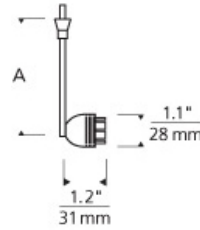

LOW - VOLTAGE HEADS

Tilt Head

DESCRIPTION

The Tilt display head by Tech Lighting combines design simplicity with practical technology. This simple display head puts light where you need it by allowing for a full 360° head rotation and 90° pivot to direct light beam to the desired location. The Tilt head is available in two on-trend finishes, antique bronze and satin nickel, and can be customized to hang at four distinct stem lengths. Further customize the Tilt by combining it with the complementary Monorail or Monopoint systems by Tech Lighting. This low-voltage display head is ideal for commercial lighting applications such as retail stores, libraries and galleries. Ships with an integrated lens holder to accommodate several complementary accessories available by Tech Lighting. (both sold separately). Low-voltage, MR16 lamp of up to 50 watts (not included).

INSTALLATION

Socket terminates with FreeJack male connector, which may be installed into a system connector. Elements ordered with a system prefix include a connector for that system.

ACCESSORIES & OPTICAL CONTROLS