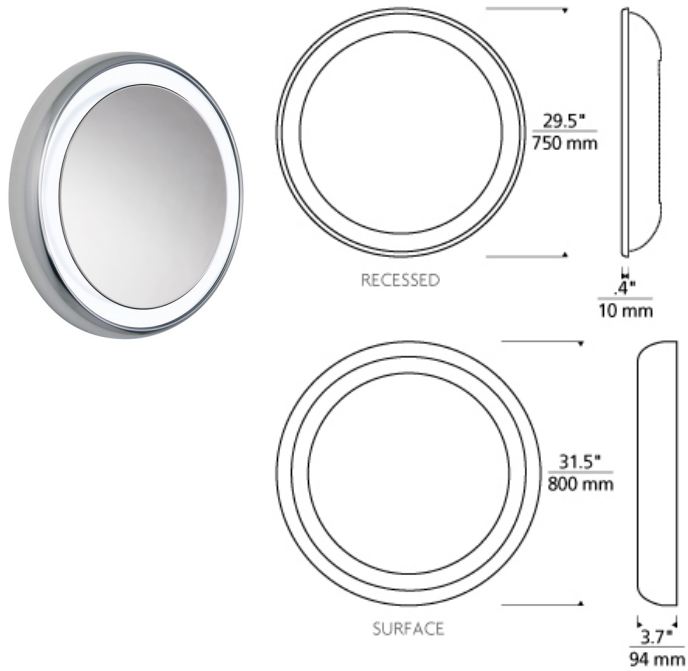

BATH COLLECTION

Tigris Mirror Round LED FL ADA T20

DESCRIPTION

Round mirror surrounded by a cove of diffused white light. Available in two styles: recessed and surface. Plated pressure formed frame. Provides shadow-free task and ambient light. For wall mount use only, may be mounted vertically or horizontally. Halogen includes transformer and nine 120 volt, 40 watt G9 halogen lamps; compact fluorescent includes six 9 watt 2G7 base twin tube lamps and electronic ballast. LED version includes nine 4.44 watt, 862 delivered lumens, 3000K LED modules. Recessed version requires modifications to existing wall construction. ADA compliant.

INSTALLATION

Recessed version requires modifications to existing wall construction. For wall mount use only, may be mounted vertically or horizontally.

WEIGHT

35lb / 15.88kg ±

tigris mirror round

ORDERING INFORMATION

700BCTIGR	SHAPE OR SIZE	FINISH	LAMP
R30	RECESSED	C CHROME	HALOGEN (T20)
S32	SURFACE	S SATIN NICKEL	COMPACT FLUORESCENT 120V
			-CF277 COMPACT FLUORESCENT 277V
			-LED930 LED 90 CRI 3000K 120V
			-LED930-277 LED 90 CRI 3000K 277V