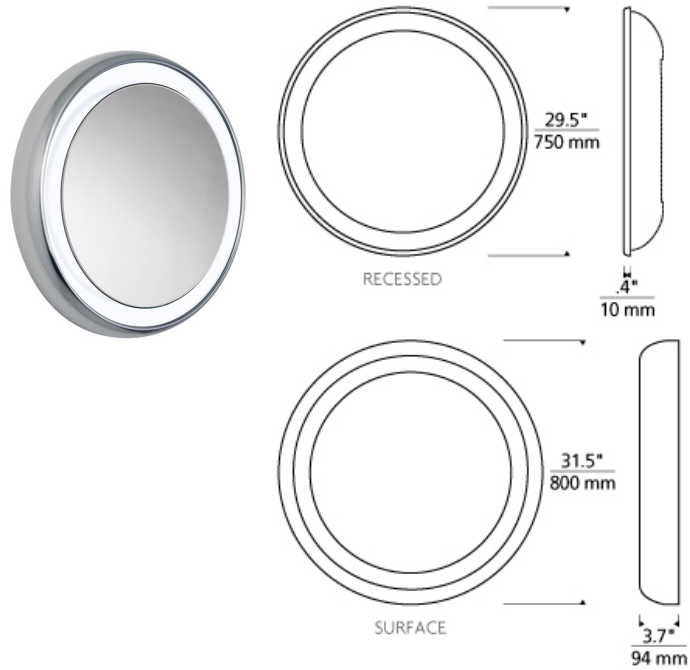

BATH COLLECTION

Tigris Mirror Round

DESCRIPTION

Round mirror surrounded by a cove of diffused white light. Available in two styles: recessed and surface. Plated pressure formed frame. Provides shadow-free task and ambient light. For wall mount use only, may be mounted vertically or horizontally. Halogen includes transformer and nine 120 volt, 40 watt G9 halogen lamps; compact fluorescent includes six 9 watt 2G7 base twin tube lamps and electronic ballast. LED version includes nine 4.44 watt, 862 delivered lumens, 3000K LED modules. Recessed version requires modifications to existing wall construction. ADA compliant.

INSTALLATION

Recessed version requires modifications to existing wall construction. For wall mount use only, may be mounted vertically or horizontally.

WEIGHT

35lb / 15.88kg ±

tigris mirror round

ORDERING INFORMATION

700BCTIGR	SHAPE OR SIZE	FINISH	LAMP
R30	RECESSED	C CHROME	HALOGEN (T20)
S32	SURFACE	S SATIN NICKEL	-CF COMPACT FLUORESCENT 120V
			-CF277 COMPACT FLUORESCENT 277V
			-LED930 LED 90 CRI 3000K 120V
			-LED930-277 LED 90 CRI 3000K 277V