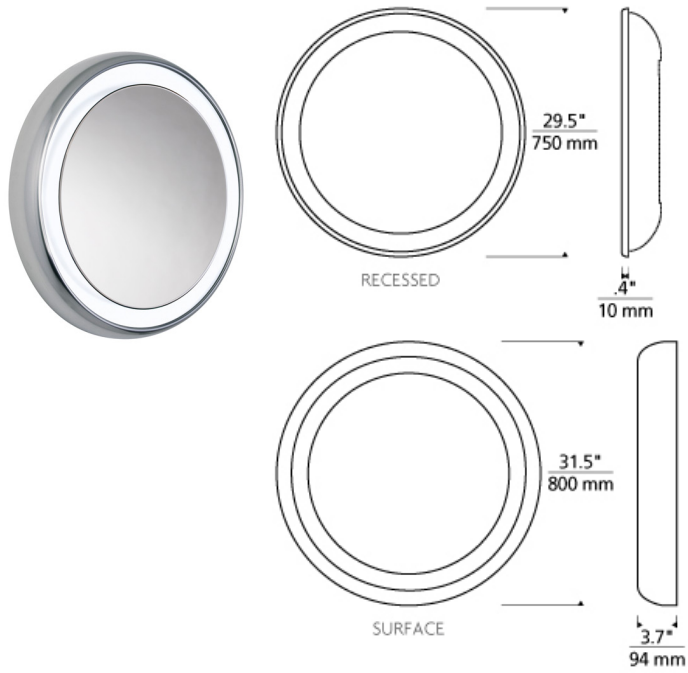

BATH COLLECTION

Tigris Mirror Round LED FL ADA T20

DESCRIPTION

Round mirror surrounded by a cove of diffused white light. Available in two styles: recessed and surface. Plated pressure formed frame. Provides shadow-free task and ambient light. For wall mount use only, may be mounted vertically or horizontally. Halogen includes transformer and nine 120 volt, 40 watt G9 halogen lamps; compact fluorescent includes six 9 watt 2G7 base twin tube lamps and electronic ballast. LED version includes nine 4.44 watt, 862 delivered lumens, 3000K LED modules. Recessed version requires modifications to existing wall construction. ADA compliant.

INSTALLATION

Recessed version requires modifications to existing wall construction. For wall mount use only, may be mounted vertically or horizontally.

WEIGHT

35lb / 15.88kg ±

tigris mirror round

ORDERING INFORMATION

700BCTIGR	SHAPE OR SIZE	FINISH	LAMP
R30	RECESSED	C CHROME	HALOGEN (T20)
S32	SURFACE	S SATIN NICKEL	COMPACT FLUORESCENT 120V
			-CF277 COMPACT FLUORESCENT 277V
			-LED930 LED 90 CRI 3000K 120V
			-LED930-277 LED 90 CRI 3000K 277V