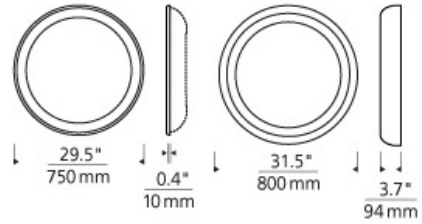

### DESCRIPTION

Round mirror surrounded by a cove of diffused white light. Available in two styles: recessed and surface. Plated pressure formed frame. Provides shadow-free task and ambient light. For wall mount use only, may be mounted vertically or horizontally. Halogen includes transformer and nine 120 volt, 40 watt G9 halogen lamps; compact fluorescent includes six 9 watt 2G7 base twin tube lamps and electronic ballast. LED version includes nine 4.44 watt, 862 delivered lumens, 3000K LED modules. Recessed version requires modifications to existing wall construction. ADA compliant.

### WEIGHT

35lb / 15.88kg ±

tigris mirror round