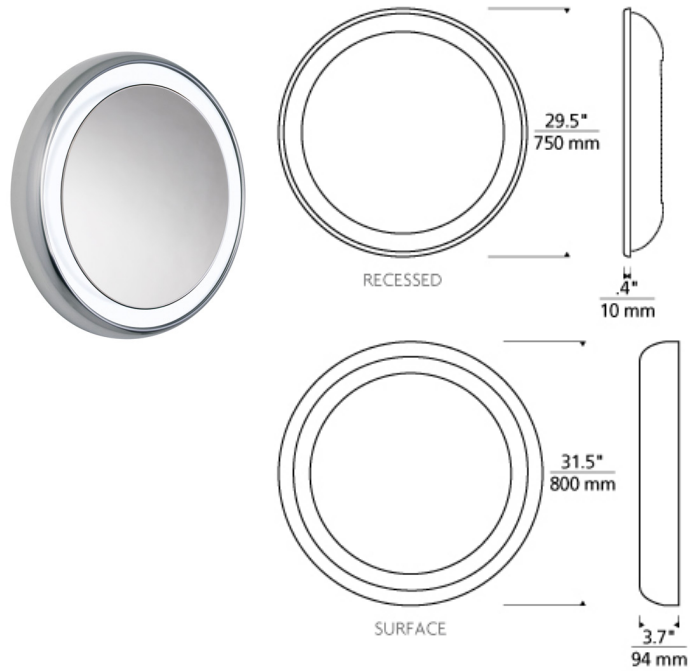

BATH COLLECTION

Tigris Mirror Round LED FL ADA T20

DESCRIPTION

The Tigris Mirror Round by Tech Lighting is simply elegant with its perfectly rounded shape and soft ambient lighting. The Tigris provides ample amounts of shadow-free task lighting through the plated pressure formed frame and white glass diffuser. The Tigris is available in two styles, recessed and surface and is available in two on-trend finishes. Lamping replacement is seamless as the mirror swings open to allow for easy lamp replacement. The Tigris is ideal for bathroom lighting and vanity lighting. Also available from Tech Lighting is the Tigris Mirror Oval, simply search for the Tigris Mirror Round to find its nearest relatives. Your choice of fully dimmable LED or halogen lamping ships with the Tigris mirror saving you both time and money. For wall mount use only, may be mounted vertically or horizontally. Halogen includes transformer and nine 120 volt, 40 watt G9 halogen lamps; compact fluorescent includes six 9 watt 2G7 base twin tube lamps and electronic ballast. LED version includes nine 4.44 watt, 862 delivered lumens, 3000K LED modules. Recessed version requires modifications to existing wall construction. ADA compliant.

INSTALLATION

Recessed version requires modifications to existing wall construction. For wall mount use only, may be mounted vertically or horizontally.

WEIGHT

35lb / 15.88kg ±

tigris mirror round

ORDERING INFORMATION

700BCTIGR	SHAPE OR SIZE	FINISH	LAMP
R30	RECESSED	C CHROME	-LED930 LED 90 CRI 3000K 120V
S32	SURFACE	S SATIN NICKEL	-LED930-277 LED 90 CRI 3000K 277V

Compact fluorescent option available only with surface style.