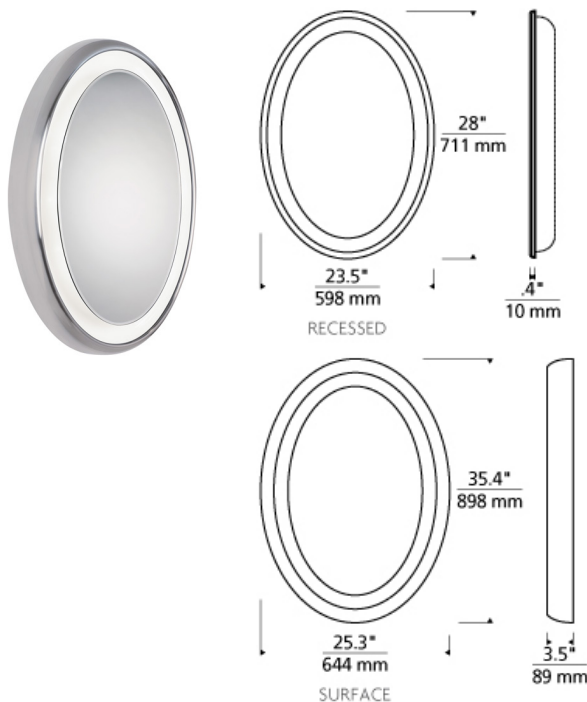

Tigris Mirror Oval LED FL ADA T20

DESCRIPTION

The Tigris Mirror Oval by Tech Lighting is simply elegant with its perfectly rounded shape and soft ambient lighting. The Tigris provides ample amounts of shadow-free task lighting through the plated pressure formed frame and white glass diffuser. The Tigris is available in two styles, recessed and surface and is available in two on-trend finishes. Lamping replacement is seamless as the mirror swings open to allow for easy lamp replacement. The Tigris is ideal for bathroom lighting and vanity lighting. Also available from Tech Lighting is the Tigris Mirror Round, simply search for the Tigris Mirror Oval to find its nearest relatives. Your choice of fully dimmable LED or halogen lamping ships with the Tigris mirror saving you both time and money. For wall mount use only, may be mounted vertically or horizontally. Halogen includes eight 40 watt G9 base halogen lamps; compact fluorescent includes six 9 watt 2G7 base twin tube lamps and electronic ballast. LED version includes nine 4 watt, 100 delivered lumens, 3000K LED modules. ADA compliant. Recessed version requires modifications to existing wall construction.

INSTALLATION

Recessed version requires modifications to existing wall construction. For wall mount use only, may be mounted vertically or horizontally.

WEIGHT

28lb / 12.7kg ±

tigris mirror oval

ORDERING INFORMATION

700BCTIGO	SHAPE OR SIZE	FINISH	LAMP
R24	RECESSED	C CHROME	-LED930 LED 90 CRI 3000K 120V
S26	SURFACE	S SATIN NICKEL	-LED930-277 LED 90 CRI 3000K 277V

Compact fluorescent option available only with surface style.