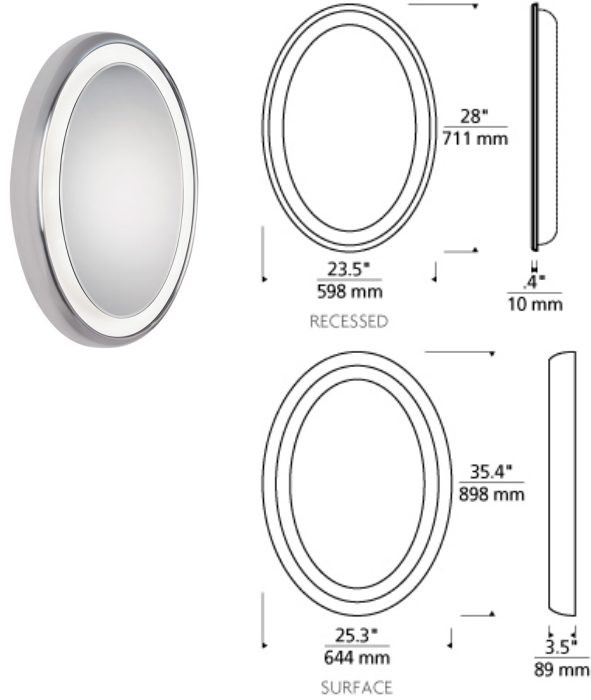

BATH COLLECTION

Tigris Mirror Oval

DESCRIPTION

Oval mirror surrounded by a cove of diffused white light. Available in two styles: recessed and surface. Plated pressure formed frame. Provides shadow-free task and ambient light. For wall mount use only, may be mounted vertically or horizontally. Halogen includes eight 40 watt G9 base halogen lamps; compact fluorescent includes six 9 watt 2G7 base twin tube lamps and electronic ballast. LED version includes nine 4 watt, 100 delivered lumens, 3000K LED modules. ADA compliant. Recessed version requires modifications to existing wall construction.

INSTALLATION

Recessed version requires modifications to existing wall construction. For wall mount use only, may be mounted vertically or horizontally.

WEIGHT

28lb / 12.7kg ±

tigris mirror oval

ORDERING INFORMATION

700BCTIGO	SHAPE OR SIZE	FINISH	LAMP
R24	RECESSED	C CHROME	HALOGEN (T20)
S26	SURFACE	S SATIN NICKEL	-CF COMPACT FLUORESCENT 120V
			-CF277 COMPACT FLUORESCENT 277V
			-LED930 LED 90 CRI 3000K 120V
			-LED930-277 LED 90 CRI 3000K 277V