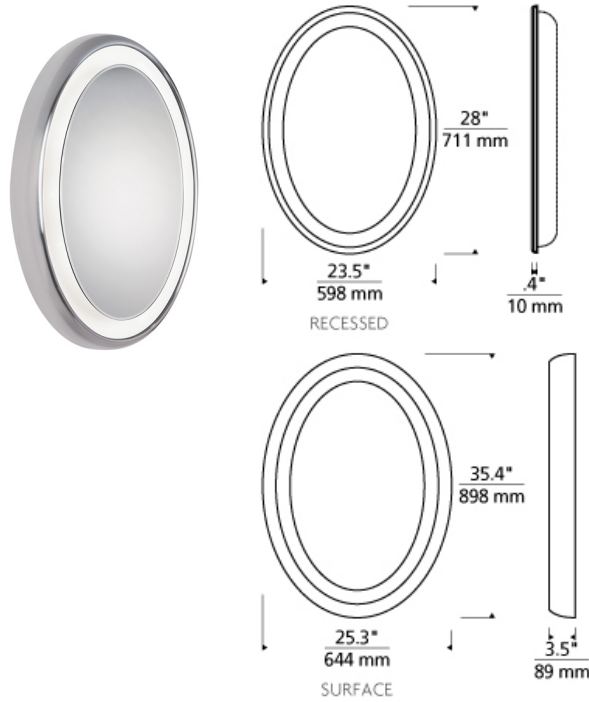

BATH COLLECTION

Tigris Mirror Oval LED FL ADA T20

DESCRIPTION

Oval mirror surrounded by a cove of diffused white light. Available in two styles: recessed and surface. Plated pressure formed frame. Provides shadow-free task and ambient light. For wall mount use only, may be mounted vertically or horizontally. Halogen includes eight 40 watt G9 base halogen lamps; compact fluorescent includes six 9 watt 2G7 base twin tube lamps and electronic ballast. LED version includes nine 4 watt, 100 delivered lumens, 3000K LED modules. ADA compliant. Recessed version requires modifications to existing wall construction.

INSTALLATION

Recessed version requires modifications to existing wall construction. For wall mount use only, may be mounted vertically or horizontally.

WEIGHT

28lb / 12.7kg ±

tigris mirror oval

ORDERING INFORMATION

700BCTIGO	SHAPE OR SIZE	FINISH	LAMP
R24	RECESSED	C CHROME	HALOGEN (T20)
S26	SURFACE	S SATIN NICKEL	COMPACT FLUORESCENT 120V
			-CF277 COMPACT FLUORESCENT 277V
			-LED930 LED 90 CRI 3000K 120V
			-LED930-277 LED 90 CRI 3000K 277V