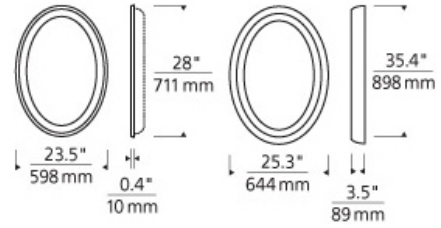

BATH COLLECTION

Tigris Mirror Oval

DESCRIPTION

Oval mirror surrounded by a cove of diffused white light. Available in two styles: recessed and surface. Plated pressure formed frame. Provides shadow-free task and ambient light. For wall mount use only, may be mounted vertically or horizontally. Halogen includes eight 40 watt G9 base halogen lamps; compact fluorescent includes six 9 watt 2G7 base twin tube lamps and electronic ballast. LED version includes nine 4 watt, 100 delivered lumens, 3000K LED modules. ADA compliant. Recessed version requires modifications to existing wall construction.

INSTALLATION

Recessed version requires modifications to existing wall construction. For wall mount use only, may be mounted vertically or horizontally.

WEIGHT

28lb / 12.7kg ±

tigris mirror oval

ORDERING INFORMATION

700BCTIGO	SHAPE OR SIZE	FINISH	LAMP
R24	RECESSED	C CHROME	HALOGEN
S26	SURFACE	S SATIN NICKEL	-CF COMPACT FLUORESCENT 120V
			-CF277 COMPACT FLUORESCENT 277V
			-LED930 LED 90 CRI 3000K 120V
			-LED930-277 LED 90 CRI 3000K 277V