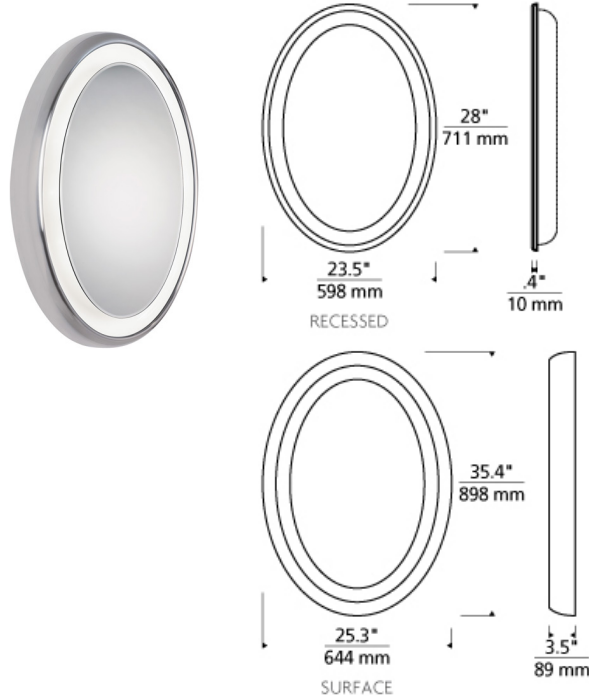

BATH COLLECTION

Tigris Mirror Oval

DESCRIPTION

Oval mirror surrounded by a cove of diffused white light. Available in two styles: recessed and surface. Plated pressure formed frame. Provides shadow-free task and ambient light. For wall mount use only, may be mounted vertically or horizontally. Halogen includes eight 40 watt G9 base halogen lamps; compact fluorescent includes six 9 watt 2G7 base twin tube lamps and electronic ballast. LED version includes nine 4 watt, 100 delivered lumens, 3000K LED modules. ADA compliant. Recessed version requires modifications to existing wall construction.

INSTALLATION

Recessed version requires modifications to existing wall construction. For wall mount use only, may be mounted vertically or horizontally.

WEIGHT

28lb / 12.7kg ±

tigris mirror oval

ORDERING INFORMATION

700BCTIGO	SHAPE OR SIZE	FINISH	LAMP
R24	RECESSED	C CHROME	HALOGEN (T20)
S26	SURFACE	S SATIN NICKEL	-CF COMPACT FLUORESCENT 120V
			-CF277 COMPACT FLUORESCENT 277V
			-LED930 LED 90 CRI 3000K 120V
			-LED930-277 LED 90 CRI 3000K 277V