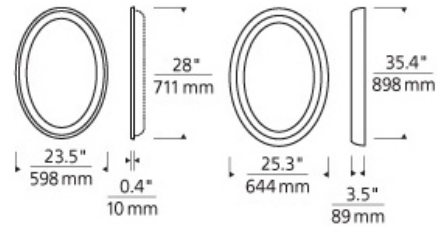

BATH COLLECTION

Tigris Mirror Oval

DESCRIPTION

Oval mirror surrounded by a cove of diffused white light. Available in two styles: recessed and surface. Plated pressure formed frame. Provides shadow-free task and ambient light. For wall mount use only, may be mounted vertically or horizontally. Halogen includes eight 40 watt G9 base halogen lamps; compact fluorescent includes six 9 watt 2G7 base twin tube lamps and electronic ballast. LED version includes nine 4 watt, 100 delivered lumens, 3000K LED modules. ADA compliant. Recessed version requires modifications to existing wall construction.

INSTALLATION

Recessed version requires modifications to existing wall construction. For wall mount use only, may be mounted vertically or horizontally.

WEIGHT

28lb / 12.7kg ±

tigris mirror oval

ORDERING INFORMATION

700BCTIGO	SHAPE OR SIZE	FINISH	LAMP
R24	RECESSED	C CHROME	HALOGEN
S26	SURFACE	S SATIN NICKEL	COMPACT FLUORESCENT 120V
			COMPACT FLUORESCENT 277V
			LED 90 CRI 3000K 120V
			LED 90 CRI 3000K 277V

Compact fluorescent option available only with surface style.