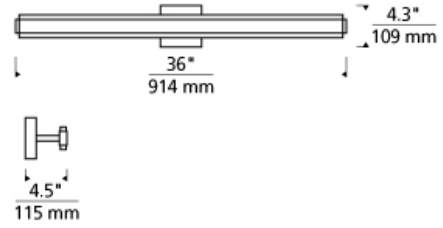

BATH COLLECTION

Tiffin 36 Bath LED T20

DESCRIPTION

The Tiffin LED bath light from Tech Lighting features dual linear diffusers made of high quality frosted acrylic which are separated by a sleek band of metal finished in your choice of sleek satin nickel or crisp matte white. The opposing nature of the diffusers in this LED vanity light allow its light to be evenly distributed either up or down or side to side depending on the direction in which it is mounted. In addition to each Tiffin bath light fixture being able to be mounted horizontally above a mirror, they also can be mounted vertically flanking a mirror or as a wall sconce light and are fully dimmable for creating the desired ambiance. Includes 30 watt, 1290 delivered lumen, 2700K LED module. Mounts horizontally or vertically. Dimmable with low-voltage electronic dimmer.

INSTALLATION

This product can mount to either a 4" square electrical box with round plaster ring or an octagonal electrical box (not included).

WEIGHT

3.8-3.8lb / 1.72-1.72kg ±

satin nickel

white

ORDERING INFORMATION