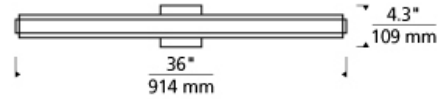

BATH COLLECTION

Tiffin 36 Bath

DESCRIPTION

The Tiffin LED bath light from Tech Lighting features dual linear diffusers made of high quality frosted acrylic which are separated by a sleek band of metal finished in your choice of sleek satin nickel or crisp matte white. The opposing nature of the diffusers in this LED vanity light allow its light to be evenly distributed either up or down or side to side depending on the direction in which it is mounted. In addition to each Tiffin bath light fixture being able to be mounted horizontally above a mirror, they also can be mounted vertically flanking a mirror or as a wall sconce light and are fully dimmable for creating the desired ambiance. Includes 30 watt, 1290 delivered lumen, 2700K LED module. Mounts horizontally or vertically. Dimmable with low-voltage electronic dimmer.

INSTALLATION

This product can mount to either a 4" square electrical box with round plaster ring or an octagonal electrical box (not included).

WEIGHT

3.8-3.8lb / 1.72-1.72kg ±

satin nickel

white

ORDERING INFORMATION