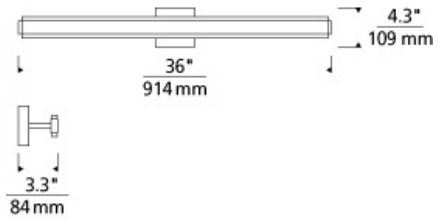

BATH COLLECTION

Tiffin 36 Bath

DESCRIPTION

The Tiffin LED bath light from Tech Lighting features dual linear diffusers made of high quality frosted acrylic which are separated by a sleek band of metal finished in your choice of sleek satin nickel or crisp matte white. The opposing nature of the diffusers in this LED vanity light allow its light to be evenly distributed either up or down or side to side depending on the direction in which it is mounted. In addition to each Tiffin bath light fixture being able to be mounted horizontally above a mirror, they also can be mounted vertically flanking a mirror or as a wall sconce light and are fully dimmable for creating the desired ambiance. Includes 30 watt, 1290 delivered lumen, 2700K LED module. Mounts horizontally or vertically. Dimmable with low-voltage electronic dimmer.

INSTALLATION

This product can mount to either a 4" square electrical box with round plaster ring or an octagonal electrical box (not included).

WEIGHT

3.8-3.8lb / 1.72-1.72kg ±

satin nickel

white

ORDERING INFORMATION

700BCTFN	LENGTH (A)	FINISH	LAMP
36	36"	S SATIN NICKEL W WHITE	-LED927 LED 90 CRI 2700K 120V -LED927-277 LED 90 CRI 2700K 277V

TECH LIGHTING®

7400 Linder Avenue
Skokie, Illinois 60077

T 847.410.4400
F 847.410.4500