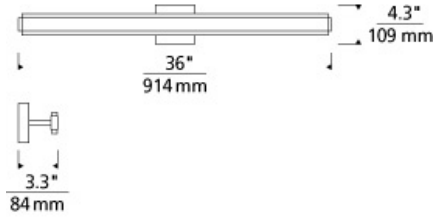

BATH COLLECTION

Tiffin 36 Bath

DESCRIPTION

The Tiffin LED bath light from Tech Lighting features dual linear diffusers made of high quality frosted acrylic which are separated by a sleek band of metal finished in your choice of sleek satin nickel or crisp matte white. The opposing nature of the diffusers in this LED vanity light allow its light to be evenly distributed either up or down or side to side depending on the direction in which it is mounted. In addition to each Tiffin bath light fixture being able to be mounted horizontally above a mirror, they also can be mounted vertically flanking a mirror or as a wall sconce light and are fully dimmable for creating the desired ambiance. Includes 30 watt, 1290 delivered lumen, 2700K LED module. Mounts horizontally or vertically. Dimmable with low-voltage electronic dimmer.

INSTALLATION

This product can mount to either a 4" square electrical box with round plaster ring or an octagonal electrical box (not included).

WEIGHT

3.8-3.8lb / 1.72-1.72kg ±

satin nickel

white

ORDERING INFORMATION

700BCTFN	LENGTH (A)	FINISH	LAMP
36	36"	S SATIN NICKEL W WHITE	-LED927 LED 90 CRI 2700K 120V -LED927-277 LED 90 CRI 2700K 277V

TECH LIGHTING®

7400 Linder Avenue
Skokie, Illinois 60077

T 847.410.4400
F 847.410.4500