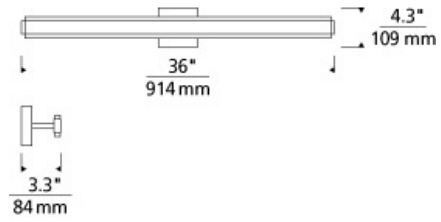

BATH COLLECTION

Tiffin 36 Bath

DESCRIPTION

The Tiffin LED bath light from Tech Lighting features dual linear diffusers made of high quality frosted acrylic which are separated by a sleek band of metal finished in your choice of sleek satin nickel or crisp matte white. The opposing nature of the diffusers in this LED vanity light allow its light to be evenly distributed either up or down or side to side depending on the direction in which it is mounted. In addition to each Tiffin bath light fixture being able to be mounted horizontally above a mirror, they also can be mounted vertically flanking a mirror or as a wall sconce light and are fully dimmable for creating the desired ambiance. Includes 30 watt, 1290 delivered lumen, 2700K LED module. Mounts horizontally or vertically. Dimmable with low-voltage electronic dimmer.

INSTALLATION

This product can mount to either a 4" square electrical box with round plaster ring or an octagonal electrical box (not included).

WEIGHT

3.8-3.8lb / 1.72-1.72kg ±

satin nickel

white

ORDERING INFORMATION

700BCTFN	LENGTH (A)	FINISH	LAMP
36	36"	S SATIN NICKEL W WHITE	-LED927 LED 90 CRI 2700K 120V -LED927-277 LED 90 CRI 2700K 277V

TECH LIGHTING®

7400 Linder Avenue
Skokie, Illinois 60077

T 847.410.4400
F 847.410.4500