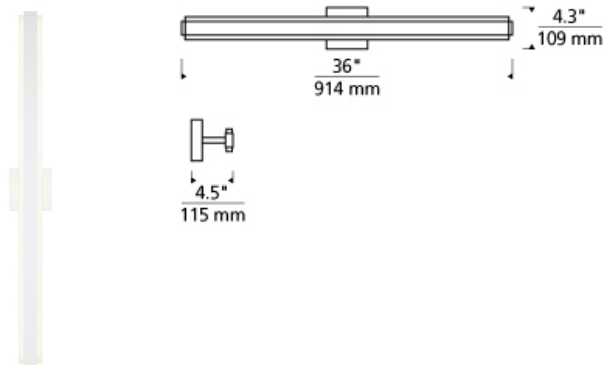

### DESCRIPTION

The Tiffin LED bath light from Tech Lighting features dual linear diffusers made of high quality frosted acrylic which are separated by a sleek band of metal finished in your choice of sleek satin nickel or crisp matte white. The opposing nature of the diffusers in this LED vanity light allow its light to be evenly distributed either up or down or side to side depending on the direction in which it is mounted. In addition to each Tiffin bath light fixture being able to be mounted horizontally above a mirror, they also can be mounted vertically flanking a mirror or as a wall sconce light and are fully dimmable for creating the desired ambiance. Includes 30 watt, 1290 delivered lumen, 2700K LED module. Mounts horizontally or vertically. Dimmable with low-voltage electronic dimmer.

### INSTALLATION

This product can mount to either a 4" square electrical box with round plaster ring or an octagonal electrical box (not included).

### WEIGHT

3.8-3.8lb / 1.72-1.72kg ±

satin nickel

white