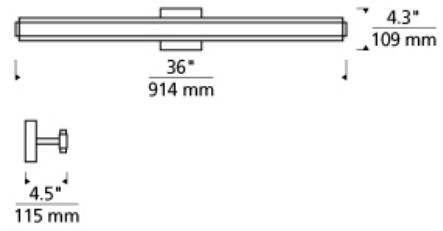

BATH COLLECTION

Tiffin 36 Bath LED T20

DESCRIPTION

The Tiffin LED bath light from Tech Lighting features dual linear diffusers made of high quality frosted acrylic which are separated by a sleek band of metal finished in your choice of sleek satin nickel or crisp matte white. The opposing nature of the diffusers in this LED vanity light allow its light to be evenly distributed either up or down or side to side depending on the direction in which it is mounted. In addition to each Tiffin bath light fixture being able to be mounted horizontally above a mirror, they also can be mounted vertically flanking a mirror or as a wall sconce light and are fully dimmable for creating the desired ambiance. Includes 30 watt, 1290 delivered lumen, 2700K LED module. Mounts horizontally or vertically. Dimmable with low-voltage electronic dimmer.

INSTALLATION

This product can mount to either a 4" square electrical box with round plaster ring or an octagonal electrical box (not included).

WEIGHT

3.8-3.8lb / 1.72-1.72kg ±

satin nickel

white

ORDERING INFORMATION