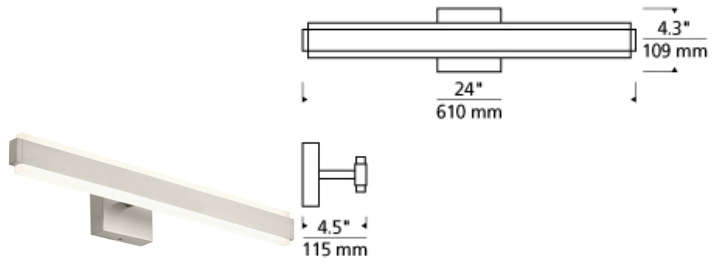

### DESCRIPTION

The Tiffin LED bath light from Tech Lighting features dual linear diffusers made of high quality frosted acrylic which are separated by a sleek band of metal finished in your choice of sleek satin nickel or crisp matte white. The opposing nature of the diffusers in this LED vanity light allow its light to be evenly distributed either up or down or side to side depending on the direction in which it is mounted. In addition to each Tiffin bath light fixture being able to be mounted horizontally above a mirror, they also can be mounted vertically flanking a mirror or as a wall sconce light and are fully dimmable for creating the desired ambiance. Includes 20 watt, 591 delivered lumen, 2700K LED module. Mounts horizontally or vertically. Dimmable with low-voltage electronic dimmer.

### INSTALLATION

This product can mount to either a 4" square electrical box with round plaster ring or an octagonal electrical box (not included).