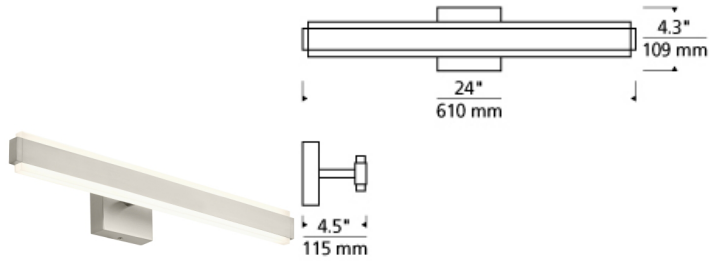

BATH COLLECTION

Tiffin 24 Bath

DESCRIPTION

The Tiffin LED bath light from Tech Lighting features dual linear diffusers made of high quality frosted acrylic which are separated by a sleek band of metal finished in your choice of sleek satin nickel or crisp matte white. The opposing nature of the diffusers in this LED vanity light allow its light to be evenly distributed either up or down or side to side depending on the direction in which it is mounted. In addition to each Tiffin bath light fixture being able to be mounted horizontally above a mirror, they also can be mounted vertically flanking a mirror or as a wall sconce light and are fully dimmable for creating the desired ambiance. Includes 20 watt, 591 delivered lumen, 2700K LED module. Mounts horizontally or vertically. Dimmable with low-voltage electronic dimmer.

INSTALLATION

This product can mount to either a 4" square electrical box with round plaster ring or an octagonal electrical box (not included).

WEIGHT

4.3-4.3lb / 1.95-1.95kg ±

satin nickel

white

ORDERING INFORMATION