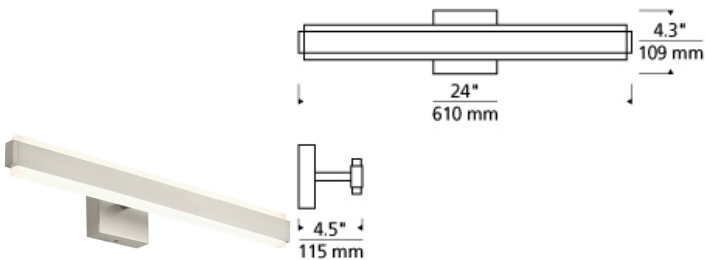

BATH COLLECTION

Tiffin 24 Bath LED T20

DESCRIPTION

The Tiffin LED bath light from Tech Lighting features dual linear diffusers made of high quality frosted acrylic which are separated by a sleek band of metal finished in your choice of sleek satin nickel or crisp matte white. The opposing nature of the diffusers in this LED vanity light allow its light to be evenly distributed either up or down or side to side depending on the direction in which it is mounted. In addition to each Tiffin bath light fixture being able to be mounted horizontally above a mirror, they also can be mounted vertically flanking a mirror or as a wall sconce light and are fully dimmable for creating the desired ambiance. Includes 20 watt, 591 delivered lumen, 2700K LED module. Mounts horizontally or vertically. Dimmable with low-voltage electronic dimmer.

INSTALLATION

This product can mount to either a 4" square electrical box with round plaster ring or an octagonal electrical box (not included).

WEIGHT

4-4.5lb / 1.81-2.04kg ±

satin nickel

white

ORDERING INFORMATION