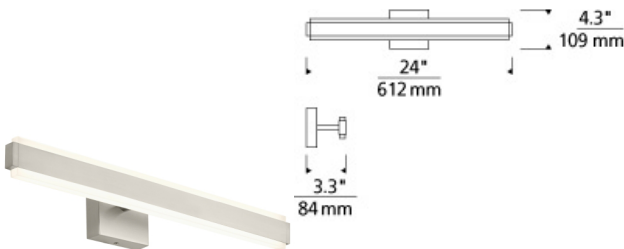

BATH COLLECTION

Tiffin 24 Bath

DESCRIPTION

The Tiffin LED bath light from Tech Lighting features dual linear diffusers made of high quality frosted acrylic which are separated by a sleek band of metal finished in your choice of sleek satin nickel or crisp matte white. The opposing nature of the diffusers in this LED vanity light allow its light to be evenly distributed either up or down or side to side depending on the direction in which it is mounted. In addition to each Tiffin bath light fixture being able to be mounted horizontally above a mirror, they also can be mounted vertically flanking a mirror or as a wall sconce light and are fully dimmable for creating the desired ambiance. Includes 20 watt, 591 delivered lumen, 2700K LED module. Mounts horizontally or vertically. Dimmable with low-voltage electronic dimmer.

INSTALLATION

This product can mount to either a 4" square electrical box with round plaster ring or an octagonal electrical box (not included).

WEIGHT

4.3-4.3lb / 1.95-1.95kg ±

satin nickel

white

ORDERING INFORMATION