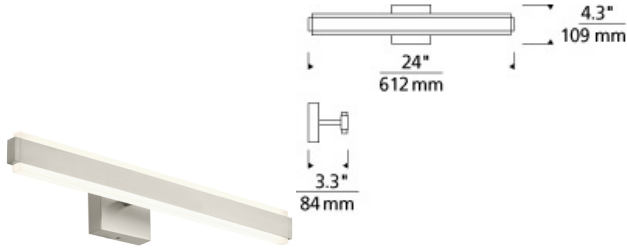

### DESCRIPTION

The Tiffin LED bath light from Tech Lighting features dual linear diffusers made of high quality frosted acrylic which are separated by a sleek band of metal finished in your choice of sleek satin nickel or crisp matte white. The opposing nature of the diffusers in this LED vanity light allow its light to be evenly distributed either up or down or side to side depending on the direction in which it is mounted. In addition to each Tiffin bath light fixture being able to be mounted horizontally above a mirror, they also can be mounted vertically flanking a mirror or as a wall sconce light and are fully dimmable for creating the desired ambiance. Includes 20 watt, 860 delivered lumen, 2700K LED module. Mounts horizontally or vertically. Dimmable with low-voltage electronic dimmer.

### INSTALLATION

This product can mount to either a 4" square electrical box with round plaster ring or an octagonal electrical box (not included).