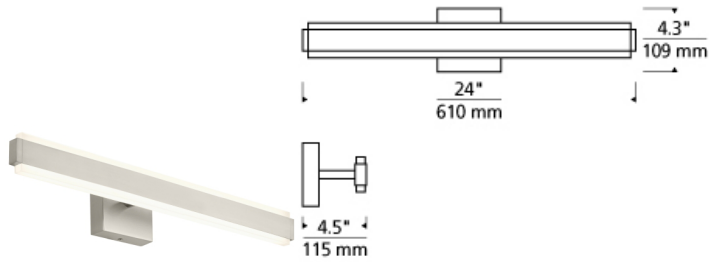

BATH COLLECTION

Tiffin 24 Bath LED T20

DESCRIPTION

The Tiffin LED bath light from Tech Lighting features dual linear diffusers made of high quality frosted acrylic which are separated by a sleek band of metal finished in your choice of sleek satin nickel or crisp matte white. The opposing nature of the diffusers in this LED vanity light allow its light to be evenly distributed either up or down or side to side depending on the direction in which it is mounted. In addition to each Tiffin bath light fixture being able to be mounted horizontally above a mirror, they also can be mounted vertically flanking a mirror or as a wall sconce light and are fully dimmable for creating the desired ambiance. Includes 20 watt, 591 delivered lumen, 2700K LED module. Mounts horizontally or vertically. Dimmable with low-voltage electronic dimmer.

INSTALLATION

This product can mount to either a 4" square electrical box with round plaster ring or an octagonal electrical box (not included).

WEIGHT

4-4.5lb / 1.81-2.04kg ±

ORDERING INFORMATION

700BCTFN	LENGTH (A)	FINISH	LAMP
	24 24"	S SATIN NICKEL W WHITE	-LED927 LED 90 CRI 2700K 120V -LED927-277 LED 90 CRI 2700K 277V