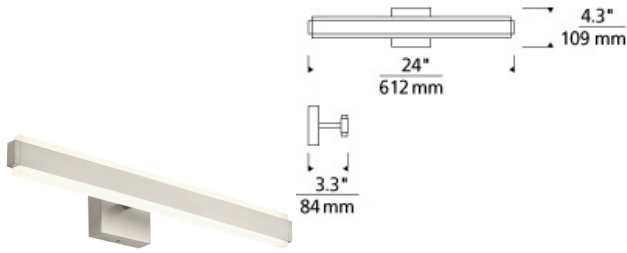

### DESCRIPTION

The Tiffin LED bath light from Tech Lighting features dual linear diffusers made of high quality frosted acrylic which are separated by a sleek band of metal finished in your choice of sleek satin nickel or crisp matte white. The opposing nature of the diffusers in this LED vanity light allow its light to be evenly distributed either up or down or side to side depending on the direction in which it is mounted. In addition to each Tiffin bath light fixture being able to be mounted horizontally above a mirror, they also can be mounted vertically flanking a mirror or as a wall sconce light and are fully dimmable for creating the desired ambiance. Includes 20 watt, 591 delivered lumen, 2700K LED module. Mounts horizontally or vertically. Dimmable with low-voltage electronic dimmer.

### INSTALLATION

This product can mount to either a 4" square electrical box with round plaster ring or an octagonal electrical box (not included).

### WEIGHT

4.3-4.3lb / 1.95-1.95kg ±

satin nickel

white