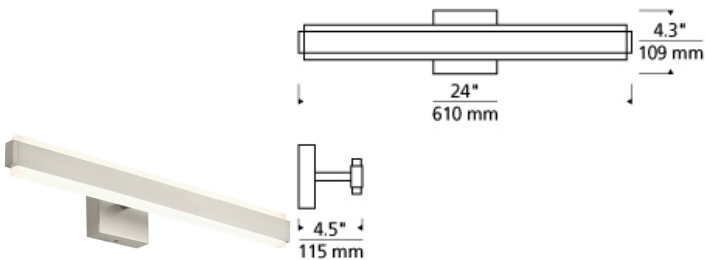

BATH COLLECTION

Tiffin 24 Bath LED T20

DESCRIPTION

The Tiffin LED bath light from Tech Lighting features dual linear diffusers made of high quality frosted acrylic which are separated by a sleek band of metal finished in your choice of sleek satin nickel or crisp matte white. The opposing nature of the diffusers in this LED vanity light allow its light to be evenly distributed either up or down or side to side depending on the direction in which it is mounted. In addition to each Tiffin bath light fixture being able to be mounted horizontally above a mirror, they also can be mounted vertically flanking a mirror or as a wall sconce light and are fully dimmable for creating the desired ambiance. Includes 20 watt, 591 delivered lumen, 2700K LED module. Mounts horizontally or vertically. Dimmable with low-voltage electronic dimmer.

INSTALLATION

This product can mount to either a 4" square electrical box with round plaster ring or an octagonal electrical box (not included).

WEIGHT

4-4.5lb / 1.81-2.04kg ±

satin nickel

ORDERING INFORMATION

700BCTFN	LENGTH (A)	FINISH	LAMP
	24 24"	S SATIN NICKEL W WHITE	-LED927 LED 90 CRI 2700K 120V -LED927-277 LED 90 CRI 2700K 277V

TECH LIGHTING®

7400 Linder Avenue
Skokie, Illinois 60077

T 847.410.4400
F 847.410.4500

Tech Lighting, L.L.C.

700BC TFN _____

FIXTURE TYPE: _____

JOB NAME: _____

NOTES: _____

_____

_____

©2019 Tech Lighting, L.L.C. All Rights Reserved. The "Tech Lighting" graphic is a registered trademark of Tech Lighting, L.L.C. Tech Lighting reserves the right to change specifications for product improvements without notification.