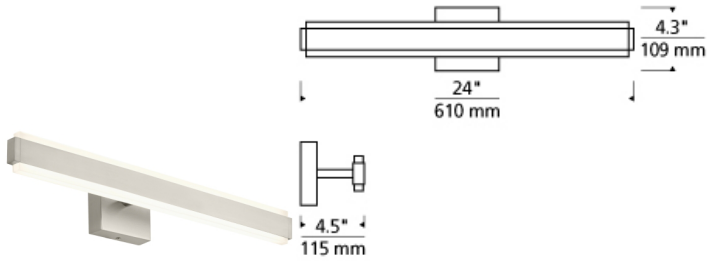

BATH COLLECTION

Tiffin 24 Bath

DESCRIPTION

The Tiffin LED bath light from Tech Lighting features dual linear diffusers made of high quality frosted acrylic which are separated by a sleek band of metal finished in your choice of sleek satin nickel or crisp matte white. The opposing nature of the diffusers in this LED vanity light allow its light to be evenly distributed either up or down or side to side depending on the direction in which it is mounted. In addition to each Tiffin bath light fixture being able to be mounted horizontally above a mirror, they also can be mounted vertically flanking a mirror or as a wall sconce light and are fully dimmable for creating the desired ambiance. Includes 20 watt, 591 delivered lumen, 2700K LED module. Mounts horizontally or vertically. Dimmable with low-voltage electronic dimmer.

INSTALLATION

This product can mount to either a 4" square electrical box with round plaster ring or an octagonal electrical box (not included).

WEIGHT

4-4.5lb / 1.81-2.04kg ±

satin nickel

white

ORDERING INFORMATION