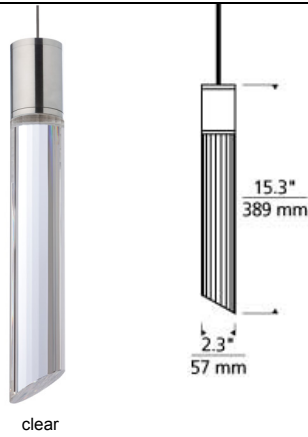

### DESCRIPTION

Inspired by the clean lines of ice formations, the Tibor pendant light by Tech Lighting exudes class and sophistication. This sophisticated pendant is made of solid crystal giving it a slight dramatic flair. An upper metal cap, that features three on-trend finishes, carefully hides the internal downward firing LED light module allowing light to radiate brilliantly onto surfaces below. A fully dimmable, energy efficient, LED lamp ships with the Tibor saving you both time and money. The elongated scale of this pendant makes it ideal for dining room lighting, foyer lighting and hallway lighting. No matter the lighting application the Tibor pendant is sure to add sophistication and drama to any space. Includes 6 watt, 500 gross lumens, 3000K, replaceable LED module. Ships with six feet of field-cutable suspension cable. Dimmable with low-voltage electronic or magnetic dimmer (based on transformer).