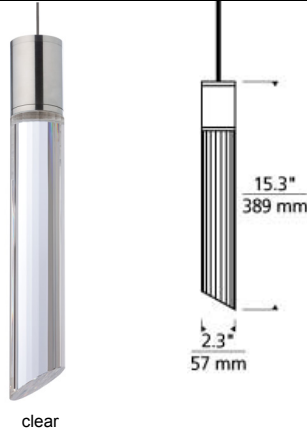

### DESCRIPTION

Inspired by the clean lines of ice formations, the Tibor pendant light by Tech Lighting exudes class and sophistication. This sophisticated pendant is made of solid crystal giving it a slight dramatic flair. An upper metal cap, that features three on-trend finishes, carefully hides the internal downward firing LED light module allowing light to radiate brilliantly onto surfaces below. A fully dimmable, energy efficient, LED lamp ships with the Tibor saving you both time and money. The elongated scale of this pendant makes it ideal for dining room lighting, foyer lighting and hallway lighting. No matter the lighting application the Tibor pendant is sure to add sophistication and drama to any space. Includes 6 watt, 500 gross lumens, 3000K, replaceable LED module. Ships with six feet of field-cutable suspension cable. Dimmable with low-voltage electronic or magnetic dimmer (based on transformer).