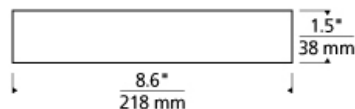

## WEIGHT

3-3.5lb / 1.36-1.59kg ±

silver

white