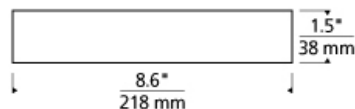

Tenur Square 9 Flush Mount

LED ADA T20

DESCRIPTION

Clean lines and the latest LED light guide technology combined in the modern Tenur Round 10 ceiling light from Tech Lighting. The entire round surface illuminates evenly and dims beautifully yet is an ultra-slim 2 1/8" deep. The Tenur family includes two contemporary finishes, White and Silver and is offered as square or round flush mounts. The round flush mounts are available as 10" and 12" diameter and the square flush mounts are available in 9" width and 12" width. The variety of size and shape options make the Tenur flush mount a great option for a variety of spaces. Available in 120v and 277v. LED includes 22 watt 1100 lumen 90 CRI 3000K LED module. Dimmable with a low-voltage electronic dimmer. Mounts on wall or ceiling. ADA compliant.

WEIGHT

3-3.5lb / 1.36-1.59kg ±

silver

white

ORDERING INFORMATION

700FMTNRS	SHAPE OR SIZE	FINISH	LAMP
	9 9	W MATTE WHITE I SILVER	-LED930 INTEGRATED LED 90 CRI 3000K 120V -LED930-277 INTEGRATED LED 90 CRI 3000K 277V