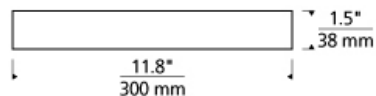

Tenur Square 12 Flush Mount LED ADA T20

DESCRIPTION

Clean lines and the latest LED light guide technology combined in the modern Tenur Round 10 ceiling light from Tech Lighting. The entire round surface illuminates evenly and dims beautifully yet is an ultra-slim 2 1/8" deep. The Tenur family includes two contemporary finishes, White and Silver and is offered as square or round flush mounts. The round flush mounts are available as 10" and 12" diameter and the square flush mounts are available in 9" width and 12" width. The variety of size and shape options make the Tenur flush mount a great option for a variety of spaces. Available in 120v and 277v. LED includes 30 watt 1400 lumen 90 CRI 3000K LED module. Dimmable with a low-voltage electronic dimmer. Mounts on wall or ceiling. ADA compliant.

WEIGHT

3-3.5lb / 1.36-1.59kg ±

white

ORDERING INFORMATION

700FMTNRS	SHAPE OR SIZE	FINISH	LAMP
	12 12	W MATTE WHITE I SILVER	-LED930 INTEGRATED LED 90 CRI 3000K 120V -LED930-277 INTEGRATED LED 90 CRI 3000K 277V