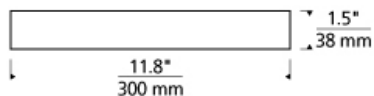

## DESCRIPTION

Clean lines and the latest LED light guide technology combined in the modern Tenur Round 10 ceiling light from Tech Lighting. The entire round surface illuminates evenly and dims beautifully yet is an ultra-slim 2 1/8" deep. The Tenur family includes two contemporary finishes, White and Silver and is offered as square or round flush mounts. The round flush mounts are available as 10" and 12" diameter and the square flush mounts are available in 9" width and 12" width. The variety of size and shape options make the Tenur flush mount a great option for a variety of spaces. Available in 120v and 277v. LED includes 30 watt 1400 lumen 90 CRI 3000K LED module. Dimmable with a low-voltage electronic dimmer. Mounts on wall or ceiling. ADA compliant.