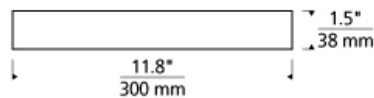

## DESCRIPTION

Clean lines and the latest LED light guide technology combined in the modern Tenur Round 10 ceiling light from Tech Lighting. The entire round surface illuminates evenly and dims beautifully yet is an ultra-slim 2 1/8" deep. The Tenur family includes two contemporary finishes, White and Silver and is offered as square or round flush mounts. The round flush mounts are available as 10" and 12" diameter and the square flush mounts are available in 9" width and 12" width. The variety of size and shape options make the Tenur flush mount a great option for a variety of spaces. Available in 120v and 277v. LED includes 30 watt 1539 lumens 90 CRI 3000K LED module. Dimmable with a low-voltage electronic dimmer. Mounts on wall or ceiling. ADA compliant.