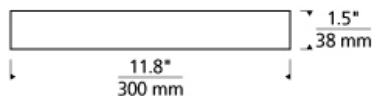

Tenur Round 12 Flush Mount

LED ADA T20

DESCRIPTION

Clean lines and the latest LED light guide technology combined in the modern Tenur Round 10 ceiling light from Tech Lighting. The entire round surface illuminates evenly and dims beautifully yet is an ultra-slim 2 1/8" deep. The Tenur family includes two contemporary finishes, White and Silver and is offered as square or round flush mounts. The round flush mounts are available as 10" and 12" diameter and the square flush mounts are available in 9" width and 12" width. The variety of size and shape options make the Tenur flush mount a great option for a variety of spaces. Available in 120v and 277v. LED includes 30 watt 1300 lumen 90 CRI 3000K LED module. Dimmable with a low-voltage electronic dimmer. Mounts on wall or ceiling. ADA compliant.

WEIGHT

3-3.5lb / 1.36-1.59kg ±

silver

white

ORDERING INFORMATION

700FMTNRR	SHAPE OR SIZE	FINISH	LAMP
	12 12	W MATTE WHITE I SILVER	-LED930 INTEGRATED LED 90 CRI 3000K 120V -LED930-277 INTEGRATED LED 90 CRI 3000K 277V