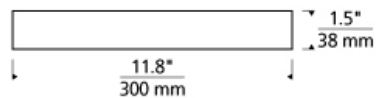

WEIGHT

3-3.5lb / 1.36-1.59kg ±

silver

white

ORDERING INFORMATION

700FMTNRR	SHAPE OR SIZE	FINISH	LAMP
	12 12	W MATTE WHITE I SILVER	-LED930 INTEGRATED LED 90 CRI 3000K 120V -LED930-277 INTEGRATED LED 90 CRI 3000K 277V