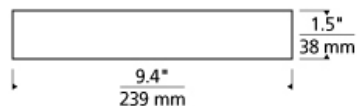

Tenur Round 10 Flush Mount LED ADA T20

DESCRIPTION

Clean lines and the latest LED light guide technology combine in the modern Tenur Round 10 ceiling light from Tech Lighting. The entire round surface illuminates evenly and dims beautifully yet is an ultra-slim 2 1/8" deep. LED includes 12 watt 750 lumen 90 CRI 3000K LED module. Dimmable with a low-voltage electronic dimmer. Mounts on wall or ceiling. ADA compliant.

WEIGHT

2-2.5lb / 0.91-1.13kg ±

white

silver

ORDERING INFORMATION

700FMTNRR	SHAPE OR SIZE	FINISH	LAMP
	10 10	W MATTE WHITE I SILVER	-LED930 INTEGRATED LED 90 CRI 3000K 120V -LED930-277 INTEGRATED LED 90 CRI 3000K 277V