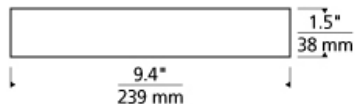

Tenur Round 10 Flush Mount

LED ADA T20

DESCRIPTION

Clean lines and the latest LED light guide technology combined in the modern Tenur Round 10 ceiling light from Tech Lighting. The entire round surface illuminates evenly and dims beautifully yet is an ultra-slim 2 1/8" deep. The Tenur family includes two contemporary finishes, White and Silver and is offered as square or round flush mounts. The round flush mounts are available as 10" and 12" diameter and the square flush mounts are available in 9" width and 12" width. The variety of size and shape options make the Tenur flush mount a great option for a variety of spaces. Available in 120v and 277v. LED includes 12 watt 750 lumen 90 CRI 3000K LED module. Dimmable with a low-voltage electronic dimmer. Mounts on wall or ceiling. ADA compliant.

WEIGHT

2-2.5lb / 0.91-1.13kg ±

white

silver

ORDERING INFORMATION

700FMTNRR	SHAPE OR SIZE	FINISH	LAMP
	10 10	W MATTE WHITE I SILVER	-LED930 INTEGRATED LED 90 CRI 3000K 120V -LED930-277 INTEGRATED LED 90 CRI 3000K 277V