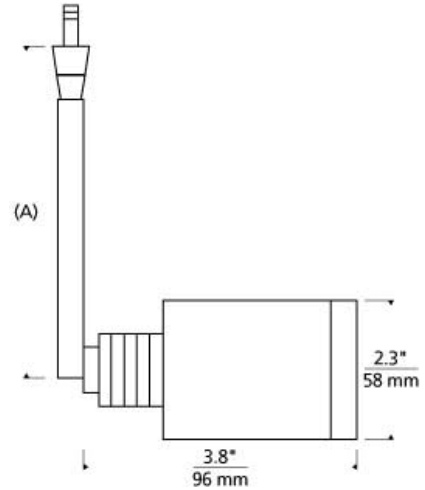

LOW - VOLTAGE HEADS

Tellium Head LED T20

DESCRIPTION

The Tellium display head by Tech Lighting combines design simplicity with practical technology. The simple display head puts light where you need it by allowing for a full 360° head rotation and 90° pivot to direct light beam to the desired location. The Tellium head is available in two on-trend finishes and can be customized to hang at four distinct stem lengths. Further customize the Tellium by combining it with the complementary Monorail or Monopoint systems by Tech Lighting. This low-voltage display head is ideal commercial lighting applications such as retail stores, libraries and galleries. Ships with an integrated lens holder to accommodate two dimmable MR16-size Glass Lenses or Eggcrate Louvers (both sold separately). Machined aluminum and brass housings create crisp edges. Head rotates 360°; pivots 90° to direct the beam. Integrated lens holder accommodates up to two lenses or louvers (sold separately). Accepts low-voltage, MR16 lamp of up to 50 watts (not included).

INSTALLATION

Socket terminates with FreeJack male connector, which may be installed into a system connector. Elements ordered with a system prefix include a connector for that system.

ACCESSORIES & OPTICAL CONTROLS

Eggcrate Louver

WEIGHT

1.03lb / 0.47kg ±

satin nickel

aged brass

antique bronze

ORDERING INFORMATION

700 SYSTEM	TLM	LENGTH (A)	FINISH	LAMP
FJ	FREEJACK	03 3"	R AGED BRASS	NO LAMP
MP	MONOPOINT	06 6"	Z ANTIQUE BRONZE	NO LAMP
MO	MONORAIL	12 12"	S SATIN NICKEL	
MO2	TWO-CIRCUIT MONORAIL	18 18"		