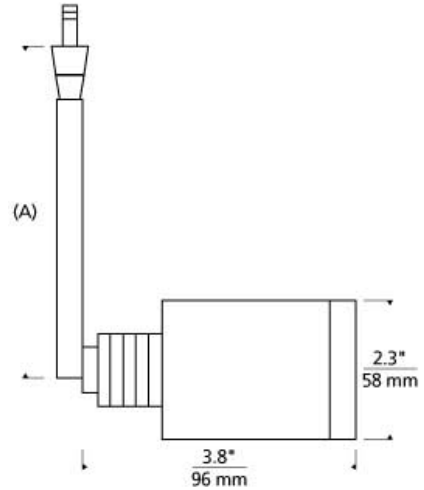

LOW - VOLTAGE HEADS

Tellium Head LED T20

DESCRIPTION

The Tellium display head by Tech Lighting combines design simplicity with practical technology. The simple display head puts light where you need it by allowing for a full 360° head rotation and 90° pivot to direct light beam to the desired location. The Tellium head is available in two on-trend finishes and can be customized to hang at four distinct stem lengths. Further customize the Tellium by combining it with the complementary Monorail or Monopoint systems by Tech Lighting. This low-voltage display head is ideal commercial lighting applications such as retail stores, libraries and galleries. Ships with an integrated lens holder to accommodate two dimmable MR16-size Glass Lenses or Eggcrate Louvers (both sold separately). Machined aluminum and brass housings create crisp edges. Head rotates 360°; pivots 90° to direct the beam. Integrated lens holder accommodates up to two lenses or louvers (sold separately). Accepts low-voltage, MR16 lamp of up to 50 watts (not included).

INSTALLATION

Socket terminates with FreeJack male connector, which may be installed into a system connector. Elements ordered with a system prefix include a connector for that system.

ACCESSORIES & OPTICAL CONTROLS

Eggcrate Louver

WEIGHT

1.03lb / 0.47kg ±

satin nickel

aged brass

antique bronze

ORDERING INFORMATION

700 SYSTEM	TLM	LENGTH (A)	FINISH	LAMP
FJ	FREEJACK	03 3"	R AGED BRASS	NO LAMP
MP	MONOPOINT	06 6"	Z ANTIQUE BRONZE	NO LAMP
MO	MONORAIL	12 12"	S SATIN NICKEL	
MO2	TWO-CIRCUIT MONORAIL	18 18"		