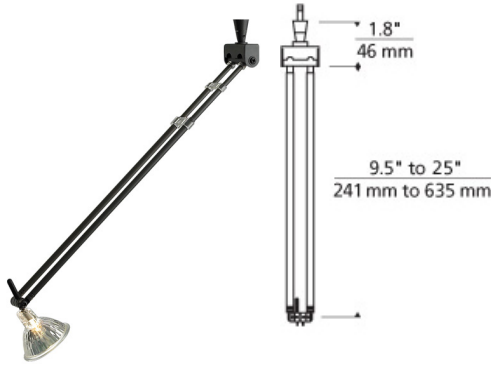

LOW - VOLTAGE HEADS

Tele Head

DESCRIPTION

Tele telescopes from 9" to 25" to bring the light right where you need it. Head rotates 360°, swivels 130° at the bracket, and the lamp rotates 290°. Low-voltage, MR16 lamp of up to 75 watts not included).

INSTALLATION

Socket terminates with FreeJack male connector, which may be installed into a system connector. Elements ordered with a system prefix include a connector for that system.

ACCESSORIES & OPTICAL CONTROLS

Backlight Shield, Barndoors, Cone Glass Shield, Lil Wok Shade, Round Glass Shield, Snap Louver Lens Holder

WEIGHT

0.52lb / 0.24kg ±

ORDERING INFORMATION

700 SYSTEM TEL

FINISH

FJ FREEJACK
 MP MONOPOINT
 MO MONORAIL
 MO2 TWO-CIRCUIT MONORAIL
 WMO WALL MONORAIL

Z ANTIQUE BRONZE
 S SATIN NICKEL

Note: MP includes 4" Round Flush Canopy.

700	TEL
FIXTURE TYPE:	_____
JOB NAME:	_____
NOTES:	_____

©2017 Tech Lighting, L.L.C. All Rights Reserved. The "Tech Lighting" graphic is a registered trademark of Tech Lighting, L.L.C. Tech Lighting reserves the right to change specifications for product improvements without notification.