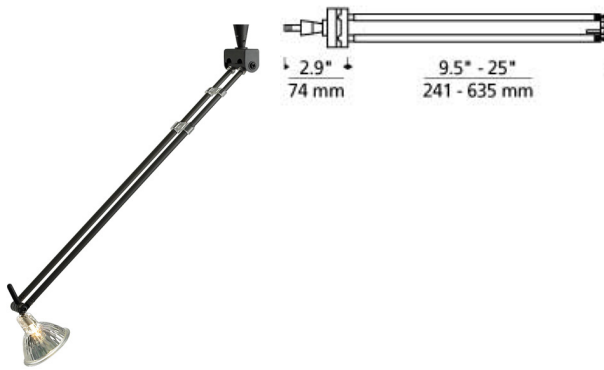

LOW - VOLTAGE HEADS

Tele Head T20

DESCRIPTION

The Tele Head display by Tech Lighting is clean and simple featuring an adjustable arm length and adjustable angled head. This practical and incredibly functional display head make the Tele Head an ideal solution for illuminating art, photos or even task lighting. This highly functional display head is extendable from 9.5"-25" and features a gently curved neck allowing for a full spread of light. Complementary accessories include colorful glass shields, barn doors and Louver Lens holders all of which further enhance the performance and aesthetic of this display head. The Tele Head is available in two contemporary finishes Antique Bronze and Satin Nickel and accommodates a fully dimmable 12 volt MR16 lamp (sold separately). For a list of compatible dimmers please refer to dimming chart for more information. Head rotates 360°, swivels 130° at the bracket, and the lamp rotates 290°. Low-voltage, MR16 lamp of up to 75 watts not included).

INSTALLATION

Socket terminates with FreeJack male connector, which may be installed into a system connector. Elements ordered with a system prefix include a connector for that system.

ACCESSORIES & OPTICAL CONTROLS

Backlight Shield, Barndoors, Cone Glass Shield, Lil Wok Shade, Round Glass Shield, Snap Louver Lens Holder

WEIGHT

0.52lb / 0.24kg ±

ORDERING INFORMATION

700 SYSTEM **TEL**

FINISH

FJ FREEJACK
MP MONOPOINT
MO MONORAIL
MO2 TWO-CIRCUIT MONORAIL
WMO WALL MONORAIL

Z ANTIQUE BRONZE
S SATIN NICKEL

Note: MP includes 4" Round Flush Canopy.

700	TEL	_____
FIXTURE TYPE:	_____	
JOB NAME:	_____	
NOTES:	_____	