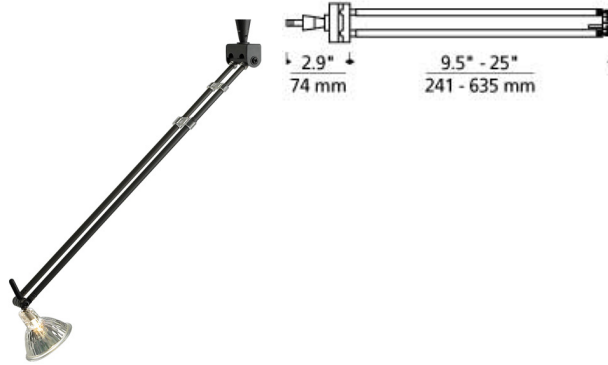

LOW - VOLTAGE HEADS

Tele Head

DESCRIPTION

Tele telescopes from 9" to 25" to bring the light right where you need it. Head rotates 360°, swivels 130° at the bracket, and the lamp rotates 290°. Low-voltage, MR16 lamp of up to 75 watts not included).

INSTALLATION

Socket terminates with FreeJack male connector, which may be installed into a system connector. Elements ordered with a system prefix include a connector for that system.

ACCESSORIES & OPTICAL CONTROLS

Backlight Shield, Barndoors, Cone Glass Shield, Lil' Wok Shade, Round Glass Shield, Snap Louver Lens Holder

WEIGHT

0.52lb / 0.24kg ±

ORDERING INFORMATION

700 SYSTEM TEL

FINISH

FJ FREEJACK
 MP MONOPOINT
 MO MONORAIL
 MO2 TWO-CIRCUIT MONORAIL
 WMO WALL MONORAIL

Z ANTIQUE BRONZE
 S SATIN NICKEL

Note: MP includes 4" Round Flush Canopy.

700	TEL
FIXTURE TYPE:	_____
JOB NAME:	_____
NOTES:	_____