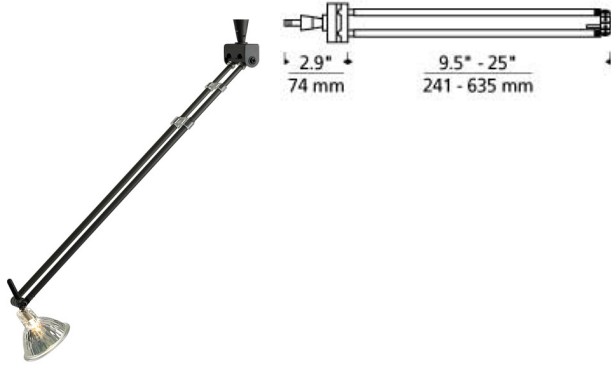

### DESCRIPTION

Tele telescopes from 9" to 25" to bring the light right where you need it. Head rotates 360°, swivels 130° at the bracket, and the lamp rotates 290°. Low-voltage, MR16 lamp of up to 75 watts not included).

### INSTALLATION

Socket terminates with FreeJack male connector, which may be installed into a system connector. Elements ordered with a system prefix include a connector for that system.

### WEIGHT

0.52lb / 0.24kg ±