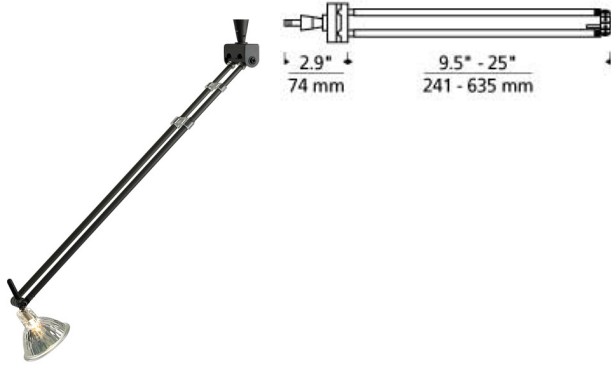

LOW - VOLTAGE HEADS

Tele Head T20

DESCRIPTION

Tele telescopes from 9" to 25" to bring the light right where you need it. Head rotates 360°, swivels 130° at the bracket, and the lamp rotates 290°. Low-voltage, MR16 lamp of up to 75 watts not included).

INSTALLATION

Socket terminates with FreeJack male connector, which may be installed into a system connector. Elements ordered with a system prefix include a connector for that system.

ACCESSORIES & OPTICAL CONTROLS

Backlight Shield, Barndoors, Cone Glass Shield, Lil Wok Shade, Round Glass Shield, Snap Louver Lens Holder

WEIGHT

0.52lb / 0.24kg ±

ORDERING INFORMATION

700 SYSTEM TEL

FINISH

FJ FREEJACK
MP MONOPOINT
MO MONORAIL
MO2 TWO-CIRCUIT MONORAIL
WMO WALL MONORAIL

Z ANTIQUE BRONZE
S SATIN NICKEL

Note: MP includes 4" Round Flush Canopy.