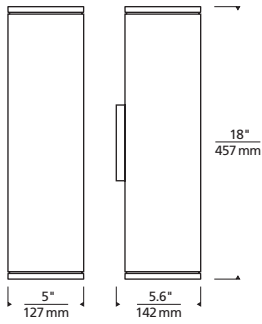

* Visit techlighting.com for specific warranty limitations and details.

ORDERING INFORMATION

700OWTEG	CRI/CCT	LENGTH	BEAM SPREAD*	LENS	FINISH	FUNCTION	VOLTAGE	OPTIONS
827	80 CRI, 2700K	18" 18"	N 10° NARROW	C CLEAR	B BLACK	DO DOWNLIGHT ONLY	UNV 120V-277V	NONE
830	80 CRI, 3000K		W 36° WIDE		Z BRONZE	UD UPLIGHT/DOWNLIGHT		PC BUTTON PHOTOCONTROL
840	80 CRI, 4000K		NN 10° UP AND DOWN		H CHARCOAL			LF IN-LINE FUSE
			WW 36° UP AND DOWN		Y GRAY			SP SURGE PROTECTION
			NW 10° AND 36°					PCLF BUTTON PHOTOCONTROL & IN-LINE FUSE
								PCSP BUTTON PHOTOCONTROL & SURGE PROTECTION
								LFSP IN-LINE FUSE & SURGE PROTECTION
								PCLFSP BUTTON PHOTOCONTROL, IN-LINE FUSE & SURGE PROTECTION

*N, W = DOWNLIGHT ONLY (DO); NN, WW, NW = UP AND DOWNLIGHT ONLY (UD)

TEGEL 18 shown in bronze

TEGEL 18 shown in charcoal

TEGEL 18 shown in gray

TEGEL 18 WALL SCONCE

Tegel 18

PHOTOMETRICS*

*For latest photometrics, please visit www.techlighting.com/OUTDOOR