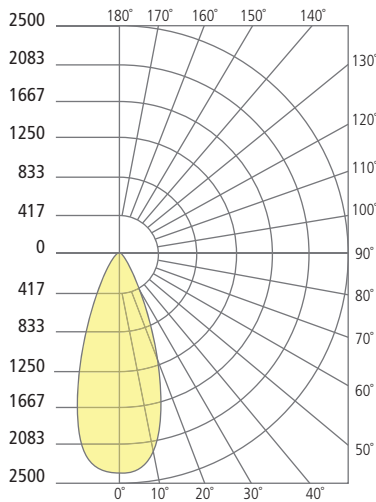

## PHOTOMETRICS\*

\*For latest photometrics, please visit [www.techlighting.com/OUTDOOR](http://www.techlighting.com/OUTDOOR)

### TEGEL 18 UP/DOWN

Total Lumen Output: 2419  
 Total Power: 29.9  
 Luminaire Efficacy: 80.6  
 Color Temp: 3000K  
 CRI: 80+  
 BUG Rating: B1-U5-G0

### TEGEL 18 DOWN

Total Lumen Output: 1212  
 Total Power: 15.6  
 Luminaire Efficacy: 77.7  
 Color Temp: 3000K  
 CRI: 80+  
 BUG Rating: B1-U0-G0

Up-downlight

Downlight