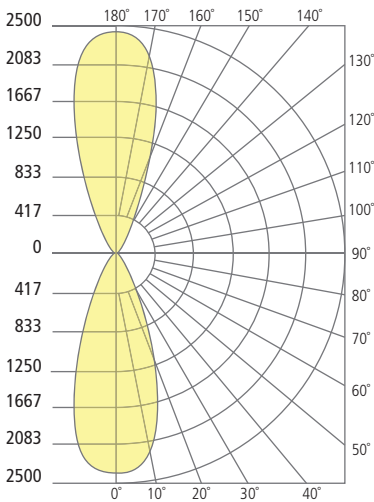

TEGEL 18 shown in bronze

TEGEL 18 shown in charcoal

TEGEL 18 shown in gray

* Visit techlighting.com for specific warranty limitations and details.

ORDERING INFORMATION

700OWTEG	CRI/CCT	LENGTH	BEAM SPREAD*	LENS	FINISH	FUNCTION	VOLTAGE	OPTIONS
	830 80 CRI, 3000K	18 18"	N 10° NARROW	C CLEAR	Z BRONZE	DO DOWNLIGHT ONLY	UNV 120V-277V	NONE
	840 80 CRI, 4000K		W 36° WIDE		H CHARCOAL	UD UPLIGHT/DOWNLIGHT		PC BUTTON PHOTOCONTROL
			NN 10° UP AND DOWN		Y GRAY			LF IN-LINE FUSE
			WW 36° UP AND DOWN					SP SURGE PROTECTION
			NW 10° AND 36°					PCLF BUTTON PHOTOCONTROL & IN-LINE FUSE
								PCSP BUTTON PHOTOCONTROL & SURGE PROTECTION
								LFSP IN-LINE FUSE & SURGE PROTECTION
								PCLFSP BUTTON PHOTOCONTROL, IN-LINE FUSE & SURGE PROTECTION

*N, W = DOWNLIGHT ONLY (DO); NN, WW, NW = UP AND DOWNLIGHT ONLY (UD)

TEGEL 18 WALL SCONCE

Tegel 18

PHOTOMETRICS*

*For latest photometrics, please visit www.techlighting.com/OUTDOOR

TEGEL 18 UP/DOWN

Total Lumen Output: 2419
 Total Power: 29.9
 Luminaire Efficacy: 80.6
 Color Temp: 3000K
 CRI: 80+
 BUG Rating: B1-U5-G0

TEGEL 18 DOWN

Total Lumen Output: 1212
 Total Power: 15.6
 Luminaire Efficacy: 77.7
 Color Temp: 3000K
 CRI: 80+
 BUG Rating: B1-U0-G0

Up-downlight

Downlight

PROJECT INFO

FIXTURE TYPE & QUANTITY

JOB NAME & INFO