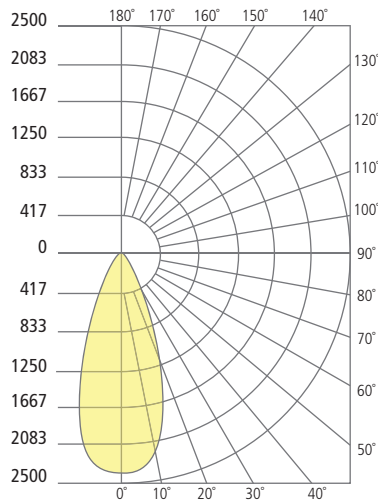

Downlight

PROJECT INFO

FIXTURE TYPE & QUANTITY

JOB NAME & INFO

NOTES

© 2016 Tech Lighting, L.L.C. All rights reserved. The "Tech Lighting" graphic is a registered trademark of Tech Lighting, L.L.C. Tech Lighting reserves the right to change specifications for product improvements without notification.

GENERATION BRANDS
7400 Linder Avenue, Skokie, Illinois 60077
T 847.410.4400 F 847.410.4500