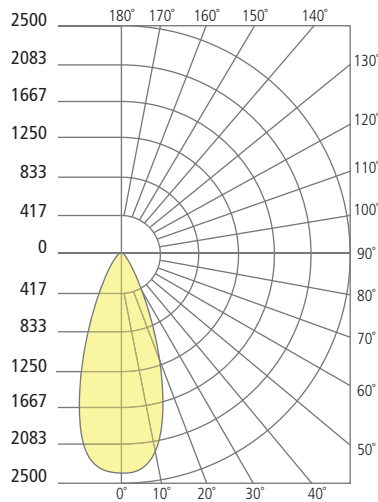

TEGEL 18 shown in bronze

TEGEL 18 shown in charcoal

TEGEL 18 shown in gray

* Visit techlighting.com for specific warranty limitations and details.

ORDERING INFORMATION

700OWTEG	CRI/CCT	LENGTH	BEAM SPREAD*	LENS	FINISH	FUNCTION	VOLTAGE	OPTIONS
	830 80 CRI, 3000K	18 18"	N 10° NARROW	C CLEAR	Z BRONZE	DO DOWNLIGHT ONLY	UNV 120V-277V	NONE
	840 80 CRI, 4000K		W 36° WIDE		H CHARCOAL	UD UPLIGHT/DOWNLIGHT		PC BUTTON PHOTOCONTROL
			NN 10° UP AND DOWN		Y GRAY			LF IN-LINE FUSE
			WW 36° UP AND DOWN					SP SURGE PROTECTION
			NW 10° AND 36°					PCLF BUTTON PHOTOCONTROL & IN-LINE FUSE
								PCSP BUTTON PHOTOCONTROL & SURGE PROTECTION
								LFSP IN-LINE FUSE & SURGE PROTECTION
								PCLFSP BUTTON PHOTOCONTROL, IN-LINE FUSE & SURGE PROTECTION

*N, W = DOWNLIGHT ONLY (DO); NN, WW, NW = UP AND DOWNLIGHT ONLY (UD)

TEGEL 18 WALL SCONCE

Tegel 18

PHOTOMETRICS*

*For latest photometrics, please visit www.techlighting.com/OUTDOOR

TEGEL 18 UP/DOWN

Total Lumen Output: 2419
 Total Power: 29.9
 Luminaire Efficacy: 80.6
 Color Temp: 3000K
 CRI: 80+
 BUG Rating: B1-U5-G0

TEGEL 18 DOWN

Total Lumen Output: 1212
 Total Power: 15.6
 Luminaire Efficacy: 77.7
 Color Temp: 3000K
 CRI: 80+
 BUG Rating: B1-U0-G0

Up-downlight

Downlight

PROJECT INFO

FIXTURE TYPE & QUANTITY

JOB NAME & INFO