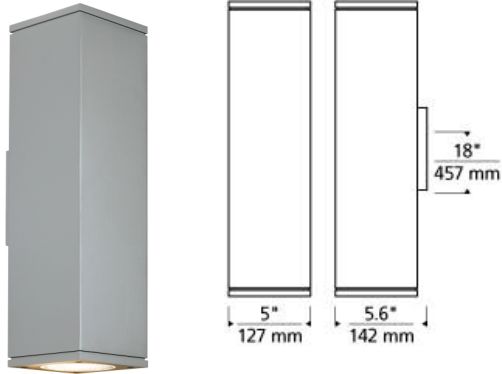

## DESCRIPTION

Subtle, understated modern design characterizes Tegel outdoor LED wall sconces by Tech Lighting. Providing well-controlled up and down lighting, or down light only, Tegel wall sconces provide accent and ambient illumination with a choice of 10 degree or 36 degree optic beam spreads. The contemporary Tegel sconce design is available in two sizes. 12 and 18 inches tall. These rugged outdoor light fixtures feature a durable, marine grade powder coat finish available in three finishes. Charcoal, Bronze, and Gray. Tegel wall sconces feature stainless steel hardware and impact-resistant, UV stabilized acrylic lensing for added durability and stability.

## ORDERING INFORMATION

7000WTEG	CRI	COLOR TEMP	BEAM SPREAD	LENGTH (A)	FINISH	VOLTAGE
8	80 CRI	27 2700K	N 10° NARROW	18 18"	B BLACK	UNV 120V-277V
		30 3000K	NN 10° UP & DOWN		Z BRONZE	
		40 4000K	NW 10° & 36°		H CHARCOAL	
			W 36° WIDE		Y GRAY	
			WW 36° UP & DOWN			