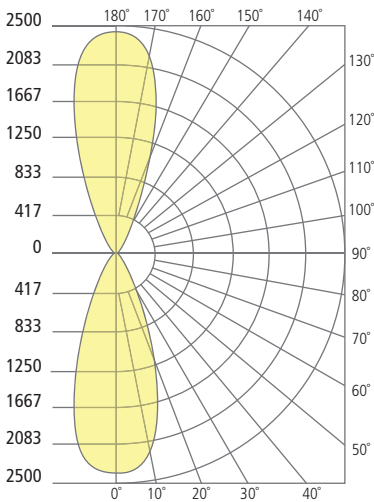

* Visit techlighting.com for specific warranty limitations and details.

ORDERING INFORMATION

700OWTEG	CRI/CCT	LENGTH	BEAM SPREAD*	LENS	FINISH	FUNCTION	VOLTAGE	OPTIONS
827	80 CRI, 2700K	18" 18"	N 10° NARROW	C CLEAR	B BLACK	DO DOWNLIGHT ONLY	UNV 120V-277V	NONE
830	80 CRI, 3000K		W 36° WIDE		Z BRONZE	UD UPLIGHT/DOWNLIGHT		PC BUTTON PHOTOCONTROL
840	80 CRI, 4000K		NN 10° UP AND DOWN		H CHARCOAL			LF IN-LINE FUSE
			WW 36° UP AND DOWN		Y GRAY			SP SURGE PROTECTION
			NW 10° AND 36°					PCLF BUTTON PHOTOCONTROL & IN-LINE FUSE
								PCSP BUTTON PHOTOCONTROL & SURGE PROTECTION
								LFSP IN-LINE FUSE & SURGE PROTECTION
								PCLFSP BUTTON PHOTOCONTROL, IN-LINE FUSE & SURGE PROTECTION

*N, W = DOWNLIGHT ONLY (DO); NN, WW, NW = UP AND DOWNLIGHT ONLY (UD)

TEGEL 18 shown in bronze

TEGEL 18 shown in charcoal

TEGEL 18 shown in gray

TEGEL 18 WALL SCONCE

Tegel 18

PHOTOMETRICS*

*For latest photometrics, please visit www.techlighting.com/OUTDOOR

TEGEL 18 UP/DOWN

Total Lumen Output: 2419
 Total Power: 29.9
 Luminaire Efficacy: 80.6
 Color Temp: 3000K
 CRI: 80+
 BUG Rating: B1-U5-G0

TEGEL 18 DOWN

Total Lumen Output: 1212
 Total Power: 15.6
 Luminaire Efficacy: 77.7
 Color Temp: 3000K
 CRI: 80+
 BUG Rating: B1-U0-G0