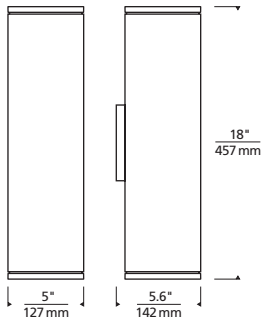

TEGEL 18 shown in bronze

TEGEL 18 shown in charcoal

TEGEL 18 shown in gray

* Visit techlighting.com for specific warranty limitations and details.

ORDERING INFORMATION

700OWTEG	CRI/CCT	LENGTH	BEAM SPREAD*	LENS	FINISH	FUNCTION	VOLTAGE	OPTIONS
	830 80 CRI, 3000K	18 18"	N 10° NARROW	C CLEAR	Z BRONZE	DO DOWNLIGHT ONLY	UNV 120V-277V	NONE
	840 80 CRI, 4000K		W 36° WIDE		H CHARCOAL	UD UPLIGHT/DOWNLIGHT		PC BUTTON PHOTOCONTROL
			NN 10° UP AND DOWN		Y GRAY			LF IN-LINE FUSE
			WW 36° UP AND DOWN					SP SURGE PROTECTION
			NW 10° AND 36°					PCLF BUTTON PHOTOCONTROL & IN-LINE FUSE
								PCSP BUTTON PHOTOCONTROL & SURGE PROTECTION
								LFSP IN-LINE FUSE & SURGE PROTECTION
								PCLFSP BUTTON PHOTOCONTROL, IN-LINE FUSE & SURGE PROTECTION

*N, W = DOWNLIGHT ONLY (DO); NN, WW, NW = UP AND DOWNLIGHT ONLY (UD)

TEGEL 18 WALL SCONCE

Tegel 18

PHOTOMETRICS*

*For latest photometrics, please visit www.techlighting.com/OUTDOOR

TEGEL 18 UP/DOWN

Total Lumen Output: 2419
 Total Power: 29.9
 Luminaire Efficacy: 80.6
 Color Temp: 3000K
 CRI: 80+
 BUG Rating: B1-U5-G0