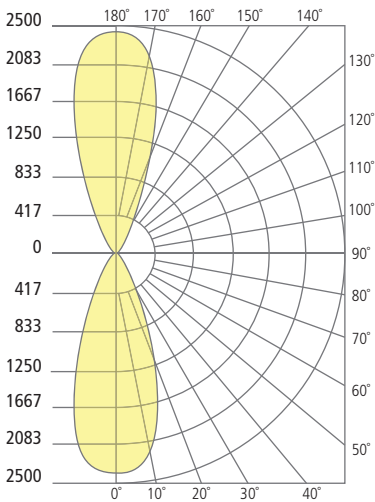

Up-downlight