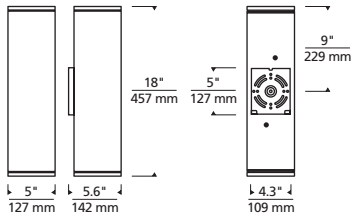

TEGEL 18 WALL SCONCE

Tegel 18

PHOTOMETRICS*

*For latest photometrics, please visit www.techlighting.com/OUTDOOR

TEGEL 18 UP/DOWN

Total Lumen Output: 2419
Total Power: 29.9
Luminaire Efficacy: 80.6
Color Temp: 3000K
CRI: 80+
BUG Rating: B1-U5-G0

TEGEL 18 DOWN

Total Lumen Output: 1212
Total Power: 15.6
Luminaire Efficacy: 77.7
Color Temp: 3000K
CRI: 80+
BUG Rating: B1-U0-G0