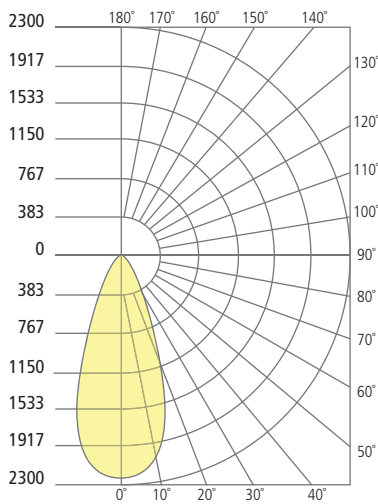

*N, W = DOWNLIGHT ONLY (DO); NN, WW, NW = UP AND DOWNLIGHT ONLY (UD)

TEGEL 12 shown in bronze

TEGEL 12 shown in charcoal

TEGEL 12 shown in gray

TEGEL 12 WALL SCONCE

Tegel 12

PHOTOMETRICS*

*For latest photometrics, please visit www.techlighting.com/OUTDOOR

TEGEL 12 UP/DOWN

Total Lumen Output: 2346
 Total Power: 29.2
 Luminaire Efficacy: 80.2
 Color Temp: 3000K
 CRI: 80+
 BUG Rating: B1-U5-G0

TEGEL 12 DOWN

Total Lumen Output: 1212
 Total Power: 15.6
 Luminaire Efficacy: 77.7
 Color Temp: 3000K
 CRI: 80+
 BUG Rating: B1-U0-G0