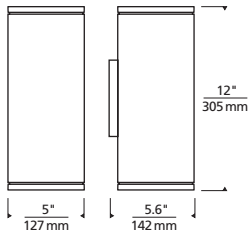

*N, W = DOWNLIGHT ONLY (DO); NN, WW, NW = UP AND DOWNLIGHT ONLY (UD)

TEGEL 12 shown in bronze

TEGEL 12 shown in charcoal

TEGEL 12 shown in gray

TEGEL 12 WALL SCONCE

Tegel 12

PHOTOMETRICS*

*For latest photometrics, please visit www.techlighting.com/OUTDOOR