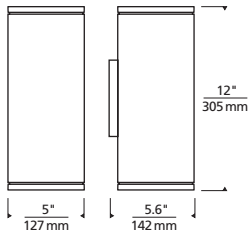

* Visit techlighting.com for specific warranty limitations and details.

TEGEL 12
shown in bronze

TEGEL 12
shown in charcoal

TEGEL 12
shown in gray

ORDERING INFORMATION

700OWTEG	CRI/CCT	LENGTH	BEAM SPREAD*	LENS	FINISH	FUNCTION	VOLTAGE	OPTIONS
	830 80 CRI, 3000K	12 12"	N 10° NARROW	C CLEAR	Z BRONZE	DO DOWNLIGHT ONLY	UNV 120V-277V	NONE
	840 80 CRI, 4000K		W 36° WIDE		H CHARCOAL	UD UPLIGHT/DOWNLIGHT		PC BUTTON PHOTOCONTROL
			NN 10° UP AND DOWN		Y GRAY			LF IN-LINE FUSE
			WW 36° UP AND DOWN					SP SURGE PROTECTION
			NW 10° AND 36°					PCLF BUTTON PHOTOCONTROL & IN-LINE FUSE
								PCSP BUTTON PHOTOCONTROL & SURGE PROTECTION
								LFSP IN-LINE FUSE & SURGE PROTECTION
								PCLFSP BUTTON PHOTOCONTROL, IN-LINE FUSE & SURGE PROTECTION

*N, W = DOWNLIGHT ONLY (DO); NN, WW, NW = UP AND DOWNLIGHT ONLY (UD)

TEGEL 12 WALL SCNCE

Tegel 12

PHOTOMETRICS*

*For latest photometrics, please visit www.techlighting.com/OUTDOOR

TEGEL 12 UP/DOWN

Total Lumen Output: 2346
 Total Power: 29.2
 Luminaire Efficacy: 80.2
 Color Temp: 3000K
 CRI: 80+
 BUG Rating: B1-U5-G0