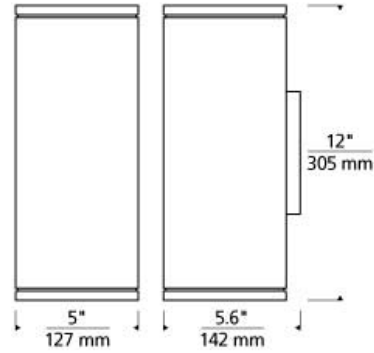

Tegel 12 Outdoor Wall LED T20

DESCRIPTION

Subtle, understated modern design characterizes Tegel outdoor LED wall sconces by Tech Lighting. Providing well-controlled up and down lighting, or down light only, Tegel wall sconces provide accent and ambient illumination with a choice of 10 degree or 36 degree optic beam spreads. The contemporary Tegel sconce design is available in two sizes. 12 and 18 inches tall. These rugged outdoor light fixtures feature a durable, marine grade powder coat finish available in three finishes. Charcoal, Bronze, and Gray. Tegel wall sconces feature stainless steel hardware and impact-resistant, UV stabilized acrylic lensing for added durability and stability.

bronze 12"

charcoal 12"

gray 12"

ORDERING INFORMATION

7000WTEG	CRI	COLOR TEMP	BEAM SPREAD	LENGTH (A)	FINISH	VOLTAGE
8	80 CRI	27 2700K	N 10° NARROW	12 12"	B BLACK	UNV 120V-277V
		30 3000K	NN 10° UP & DOWN		Z BRONZE	
		40 4000K	NW 10° & 36°		H CHARCOAL	
			W 36° WIDE		Y GRAY	
			WW 36° UP & DOWN			