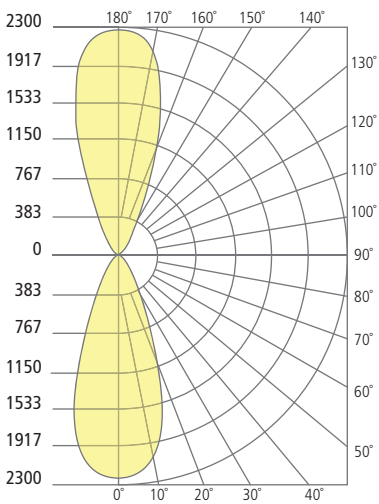

*N, W = DOWNLIGHT ONLY (DO); NN, WW, NW = UP AND DOWNLIGHT ONLY (UD)

TEGEL 12 shown in bronze

TEGEL 12 shown in charcoal

TEGEL 12 shown in gray

TEGEL 12 WALL SCONCE

Tegel 12

PHOTOMETRICS*

*For latest photometrics, please visit www.techlighting.com/OUTDOOR

TEGEL 12 UP/DOWN

Total Lumen Output: 2346
 Total Power: 29.2
 Luminaire Efficacy: 80.2
 Color Temp: 3000K
 CRI: 80+
 BUG Rating: B1-U5-G0

TEGEL 12 DOWN

Total Lumen Output: 1212
 Total Power: 15.6
 Luminaire Efficacy: 77.7
 Color Temp: 3000K
 CRI: 80+
 BUG Rating: B1-U0-G0