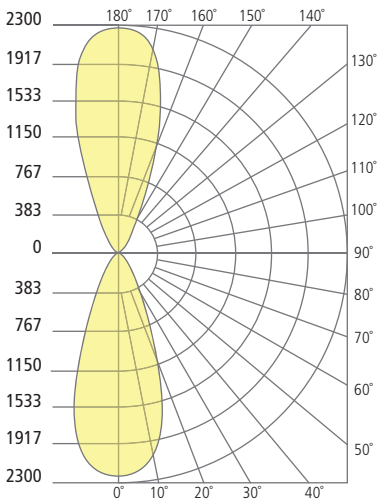

*N, W = DOWNLIGHT ONLY (DO); NN, WW, NW = UP AND DOWNLIGHT ONLY (UD)

TEGEL 12 WALL SCNCE

Tegel 12

PHOTOMETRICS*

*For latest photometrics, please visit www.techlighting.com/OUTDOOR

TEGEL 12 UP/DOWN

Total Lumen Output: 2346
 Total Power: 29.2
 Luminaire Efficacy: 80.2
 Color Temp: 3000K
 CRI: 80+
 BUG Rating: B1-U5-G0

TEGEL 12 DOWN

Total Lumen Output: 1212
 Total Power: 15.6
 Luminaire Efficacy: 77.7
 Color Temp: 3000K
 CRI: 80+
 BUG Rating: B1-U0-G0

PROJECT INFO

FIXTURE TYPE & QUANTITY

JOB NAME & INFO

NOTES

GENERATION BRANDS