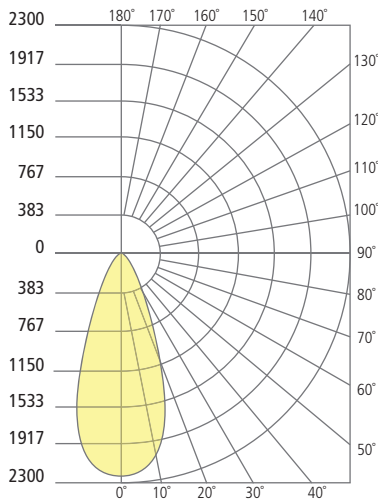

*N, W = DOWNLIGHT ONLY (DO); NN, WW, NW = UP AND DOWNLIGHT ONLY (UD)

TEGEL 12 WALL SCNCE

Tegel 12

PHOTOMETRICS*

*For latest photometrics, please visit www.techlighting.com/OUTDOOR

TEGEL 12 UP/DOWN

Total Lumen Output: 2346
 Total Power: 29.2
 Luminaire Efficacy: 80.2
 Color Temp: 3000K
 CRI: 80+
 BUG Rating: B1-U5-G0

TEGEL 12 DOWN

Total Lumen Output: 1212
 Total Power: 15.6
 Luminaire Efficacy: 77.7
 Color Temp: 3000K
 CRI: 80+
 BUG Rating: B1-U0-G0

PROJECT INFO

FIXTURE TYPE & QUANTITY

JOB NAME & INFO

NOTES

GENERATION BRANDS