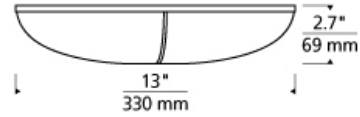

INSTALLATION

This product can mount to either a 4" square electrical box with round plaster ring or an octagonal electrical box (not included).

WEIGHT

3.5-4lb / 1.59-1.81kg ±

satin nickel

ORDERING INFORMATION