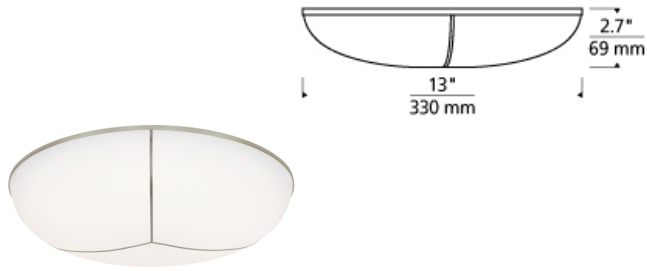

FLUSH & SEMI-FLUSH MOUNT

Tegan Ceiling

LED ADA T20

DESCRIPTION

The Tegan ceiling light from Tech Lighting employs forward thinking contemporary design in a sleek flush mount ceiling fixture and features a unique tri-divided optic-grade acrylic diffuser. This unique design blends a sleek modern profile with art-deco inspired themes perfect for the clean architectural appeal present in many of today's home renovations. Thoughtful engineering yields a high-performing ceiling fixture with glare-free light output and a backplate less than 0.2" thick to tightly hug the mounting surface for the most minimal profile possible. The highly versatile Tegan ceiling light can also be mounted on a wall as a stylish ADA-compliant wall sconce light. Includes 42 watt, 1833 delivered lumen, 2700K or 3000K LED module. May be wall or ceiling mounted. Dimmable with low-voltage electronic or triac dimmer.

INSTALLATION

This product can mount to either a 4" square electrical box with round plaster ring or an octagonal electrical box (not included).

WEIGHT

3.5-4lb / 1.59-1.81kg ±

satin nickel

ORDERING INFORMATION