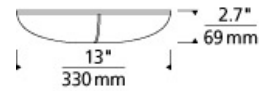

INSTALLATION

This product can mount to either a 4" square electrical box with round plaster ring or an octagonal electrical box (not included).

satin nickel

ORDERING INFORMATION

700FMTGN13 FINISH

LAMP

S SATIN NICKEL