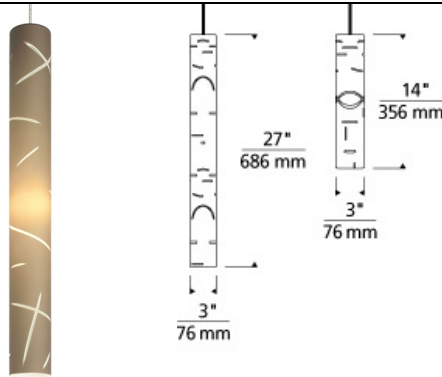

LOW - VOLTAGE PENDANTS

Talisma Pendant

DESCRIPTION

Each Talisma pendant light from Tech Lighting is comprised of three distinct layers of glass hand made by extraordinarily talented artisans in Venice, Italy. First, molded transparent clear glass forms the base layer, then frosted white glass envelops the base and finally, the top layer of your choice of white, smoke or black glass is applied. To add deep dramatic impact, each shade is then hand carved to reveal the transparent glass hidden within, allowing light from optional LED or Halogen lamping to escape the shade in unique, visually alluring patterns. The graduated 14" and 27" size options are balanced by each elongated cylinder's small 3" diameter to create impactful accent lighting - Use with Tech Lighting Monorail over a kitchen island or dining table or combine both sizes using Tech Lighting Freejack Canopy systems to create a custom chandelier perfect for your special dining or living space. Includes low-voltage, 50 watt, halogen bi-pin lamp or 8 watt, 500 delivered lumen, 3000K, replaceable SORAA LED module. Fixture provided with six feet of field-cutable cable. Works with SORAA.