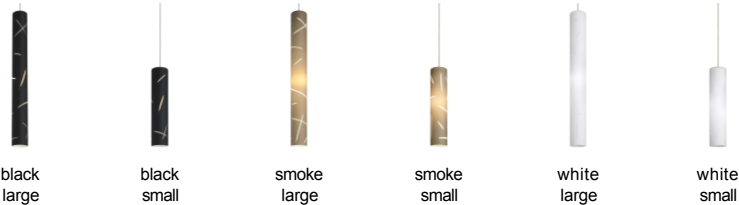

LOW - VOLTAGE PENDANTS

Talisma Pendant

DESCRIPTION

Each Talisma pendant light from Tech Lighting is comprised of three distinct layers of glass hand made by extraordinarily talented artisans in Venice, Italy. First, molded transparent clear glass forms the base layer, then frosted white glass envelops the base and finally, the top layer of your choice of white, smoke or black glass is applied. To add deep dramatic impact, each shade is then hand carved to reveal the transparent glass hidden within, allowing light from optional LED or Halogen lamping to escape the shade in unique, visually alluring patterns. The graduated 14" and 27" size options are balanced by each elongated cylinder's small 3" diameter to create impactful accent lighting - Use with Tech Lighting Monorail over a kitchen island or dining table or combine both sizes using Tech Lighting Freejack Canopy systems to create a custom chandelier perfect for your special dining or living space. Includes low-voltage, 50 watt, halogen bi-pin lamp or 8 watt, 500 delivered lumen, 3000K, replaceable SORAA LED module. Fixture provided with six feet of field-cutable cable. Works with SORAA.

ORDERING INFORMATION

700	SYSTEM	TLS	SHAPE OR SIZE	COLOR	FINISH	LAMP
FJ	FREEJACK		L LARGE	B BLACK	Z ANTIQUE BRONZE	12 VOLT HALOGEN
MP	MONOPOINT		S SMALL	K SMOKE	C CHROME	-LEDS930 12 VOLT LED 90 CRI 3000K
MO	MONORAIL			W WHITE	S SATIN NICKEL	-24 24 VOLT HALOGEN
MO2	TWO-CIRCUIT MONORAIL					