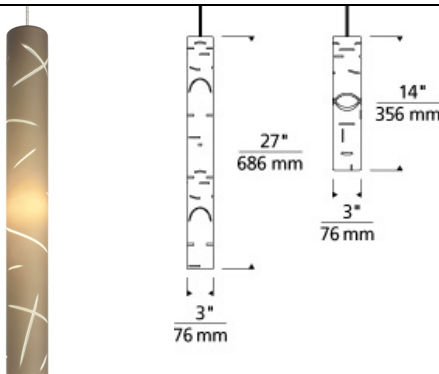

LOW - VOLTAGE PENDANTS

Talisma Pendant

DESCRIPTION

Each Talisma pendant light from Tech Lighting is comprised of three distinct layers of glass hand made by extraordinarily talented artisans in Venice, Italy. First, molded transparent clear glass forms the base layer, then frosted white glass envelops the base and finally, the top layer of your choice of white, smoke or black glass is applied. To add deep dramatic impact, each shade is then hand carved to reveal the transparent glass hidden within, allowing light from optional LED or Halogen lamping to escape the shade in unique, visually alluring patterns. The graduated 14" and 27" size options are balanced by each elongated cylinder's small 3" diameter to create impactful accent lighting - Use with Tech Lighting Monorail over a kitchen island or dining table or combine both sizes using Tech Lighting Freejack Canopy systems to create a custom chandelier perfect for your special dining or living space. Includes low-voltage, 50 watt, halogen bi-pin lamp or 8 watt, 300 delivered lumen, 3000K, replaceable SORAA LED module. Fixture provided with six feet of field-cutable cable. Works with SORAA.