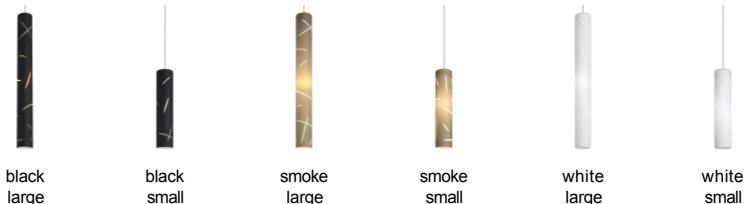

LOW - VOLTAGE PENDANTS

Talisma Pendant

DESCRIPTION

Each Talisma pendant light from Tech Lighting is comprised of three distinct layers of glass hand made by extraordinarily talented artisans in Venice, Italy. First, molded transparent clear glass forms the base layer, then frosted white glass envelops the base and finally, the top layer of your choice of white, smoke or black glass is applied. To add deep dramatic impact, each shade is then hand carved to reveal the transparent glass hidden within, allowing light from optional LED or Halogen lamping to escape the shade in unique, visually alluring patterns. The graduated 14" and 27" size options are balanced by each elongated cylinder's small 3" diameter to create impactful accent lighting - Use with Tech Lighting Monorail over a kitchen island or dining table or combine both sizes using Tech Lighting Freejack Canopy systems to create a custom chandelier perfect for your special dining or living space. Includes low-voltage, 50 watt, halogen bi-pin lamp or 8 watt, 300 delivered lumen, 3000K, replaceable SORAA LED module. Fixture provided with six feet of field-cutable cable. Works with SORAA.

INSTALLATION

Socket terminates with FreeJack male connector, which may be installed into a system connector. Elements ordered with a system prefix include a connector for that system. For use on T~TRAK, order FreeJack version and T~TRAK FreeJack Connector (sold separately).

ORDERING INFORMATION

700	SYSTEM	TLS	SHAPE OR SIZE	COLOR	FINISH	LAMP
FJ	FREEJACK		L LARGE	B BLACK	Z ANTIQUE BRONZE	12 VOLT HALOGEN
MP	MONOPOINT		S SMALL	K SMOKE	C CHROME	-LEDS930 12 VOLT LED 90 CRI 3000K
MO	MONORAIL			W WHITE	S SATIN NICKEL	-24 24 VOLT HALOGEN
MO2	TWO-CIRCUIT MONORAIL					