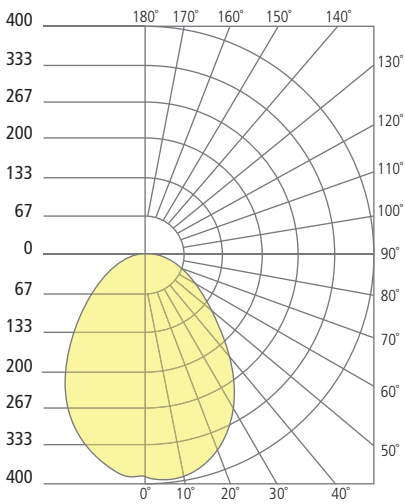

* Visit techlighting.com for specific warranty limitations and details.

TAAG 6
shown in bronze

TAAG 6
shown in charcoal

ORDERING INFORMATION

PRODUCT	CRI/CCT	LENGTH	LENS	FINISH	VOLTAGE	DISTRIBUTION	OPTIONS
7000WTAG	830 80 CRI, 3000K 840 80 CRI, 4000K	6 6"	D DIFFUSE	Z BRONZE H CHARCOAL	UNV 120V-277V	S SYMMETRIC	NONE PC BUTTON PHOTOCONTROL LF IN-LINE FUSE SP SURGE PROTECTION PCLF BUTTON PHOTOCONTROL & IN-LINE FUSE PCSP BUTTON PHOTOCONTROL & SURGE PROTECTION LFSP IN-LINE FUSE & SURGE PROTECTION PCLFSP BUTTON PHOTOCONTROL, IN-LINE FUSE & SURGE PROTECTION

TAAG 6 WALL

Taag 6

PHOTOMETRICS*

*For latest photometrics, please visit www.techlighting.com/OUTDOOR

TAAG 6

Total Lumen Output:	625.2
Total Power:	10.2
Luminaire Efficacy:	61
Color Temp:	4000K
CRI:	80+
BUG Rating:	B1-U1-G0