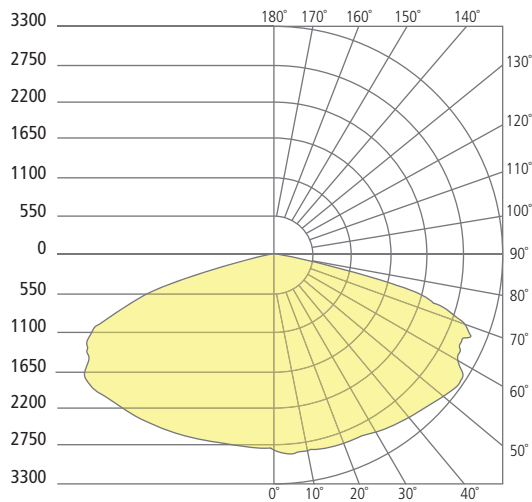

* Visit techlighting.com for specific warranty limitations and details.

TAAG 10
shown in bronze

TAAG 10
shown in charcoal

ORDERING INFORMATION

7000WTAG	CRI/CCT	LENGTH	LENS	FINISH	VOLTAGE	DISTRIBUTION	OPTIONS
	830 80 CRI, 3000K	10 10"	C CLEAR	Z BRONZE	UNV 120V~277V	3 TYPE 3 DISTRIBUTION	NONE
	840 80 CRI, 4000K			H CHARCOAL		4 TYPE 4 DISTRIBUTION	PC BUTTON PHOTOCONTROL LF IN-LINE FUSE SP SURGE PROTECTION PCLF BUTTON PHOTOCONTROL & IN-LINE FUSE PCSP BUTTON PHOTOCONTROL & SURGE PROTECTION LFSP IN-LINE FUSE & SURGE PROTECTION PCLFSP BUTTON PHOTOCONTROL, IN-LINE FUSE & SURGE PROTECTION

TAAG 10 WALL

Taag 10

PHOTOMETRICS*

*For latest photometrics, please visit www.techlighting.com/OUTDOOR

TAAG 10 TYPE 3 DISTRIBUTION

Total Lumen Output:	8889
Total Power:	77
Luminaire Efficacy:	115
Color Temp:	4000K
CRI:	80+
BUG Rating:	B2-U1-G2

TAAG 10 TYPE 4 DISTRIBUTION

Total Lumen Output:	8873
Total Power:	76
Luminaire Efficacy:	117
Color Temp:	4000K
CRI:	80+
BUG Rating:	B2-U1-G2

PROJECT INFO

FIXTURE TYPE & QUANTITY

JOB NAME & INFO

NOTES

GENERATION BRANDS