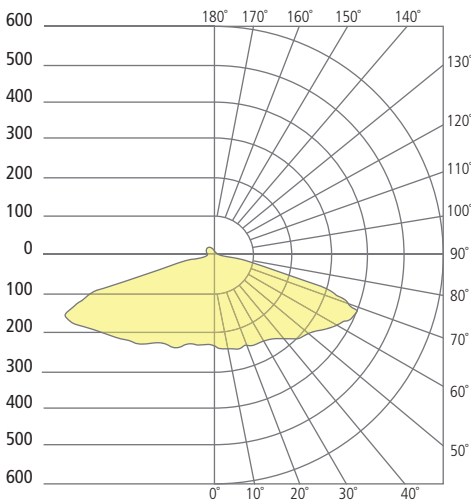

* Visit techlighting.com for specific warranty limitations and details.

TAAG 10
shown in bronze

TAAG 10
shown in charcoal

ORDERING INFORMATION

7000WTAG	CRI/CCT	LENGTH	LENS	FINISH	VOLTAGE	DISTRIBUTION	OPTIONS
	830 80 CRI, 3000K	10 10"	C CLEAR	Z BRONZE	UNV 120V~277V	3 TYPE 3 DISTRIBUTION	NONE
	840 80 CRI, 4000K			H CHARCOAL		4 TYPE 4 DISTRIBUTION	PC BUTTON PHOTOCONTROL LF IN-LINE FUSE SP SURGE PROTECTION PCLF BUTTON PHOTOCONTROL & IN-LINE FUSE PCSP BUTTON PHOTOCONTROL & SURGE PROTECTION LFSP IN-LINE FUSE & SURGE PROTECTION PCLFSP BUTTON PHOTOCONTROL, IN-LINE FUSE & SURGE PROTECTION

Taag 10

PHOTOMETRICS*

*For latest photometrics, please visit www.techlighting.com/OUTDOOR

TAAG 10 TYPE 3 DISTRIBUTION

Total Lumen Output: 8873
 Total Power: 75.8
 Luminaire Efficacy: 117
 Color Temp: 4000K
 CRI: 80+
 BUG Rating: B2-U1-G2

TAAG 10 TYPE 4 DISTRIBUTION

Total Lumen Output: 8873
 Total Power: 75.8
 Luminaire Efficacy: 117
 Color Temp: 4000K
 CRI: 80+
 BUG Rating: B2-U1-G2

PROJECT INFO

FIXTURE TYPE & QUANTITY

JOB NAME & INFO

NOTES