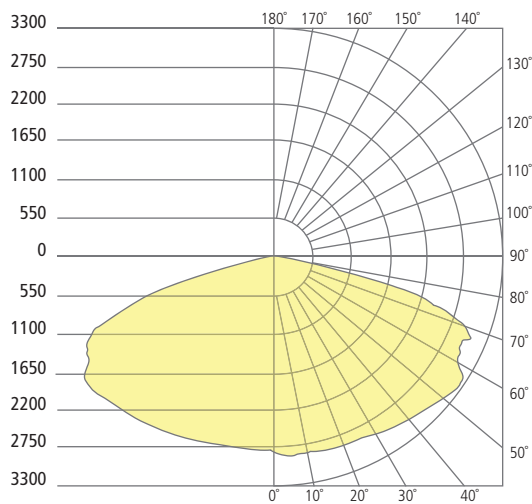

TAAG 10
shown in bronze

TAAG 10
shown in charcoal

* Visit techlighting.com for specific warranty limitations and details.

ORDERING INFORMATION

700OWTAG	CRI/CCT	LENGTH	LENS	FINISH	VOLTAGE	DISTRIBUTION	OPTIONS
	830 80 CRI, 3000K 840 80 CRI, 4000K	10 10"	C CLEAR	Z BRONZE H CHARCOAL	UNV 120V~277V	3 TYPE 3 DISTRIBUTION 4 TYPE 4 DISTRIBUTION	NONE PC BUTTON PHOTOCONTROL LF IN-LINE FUSE SP SURGE PROTECTION PCLF BUTTON PHOTOCONTROL & IN-LINE FUSE PCSP BUTTON PHOTOCONTROL & SURGE PROTECTION LFSP IN-LINE FUSE & SURGE PROTECTION PCLFSP BUTTON PHOTOCONTROL, IN-LINE FUSE & SURGE PROTECTION

TAAG 10 WALL

Taag 10

PHOTOMETRICS*

*For latest photometrics, please visit www.techlighting.com/OUTDOOR

TAAG 10 TYPE 3 DISTRIBUTION

Total Lumen Output:	8889
Total Power:	77
Luminaire Efficacy:	115
Color Temp:	4000K
CRI:	80+
BUG Rating:	B2-U1-G2

TAAG 10 TYPE 4 DISTRIBUTION

Total Lumen Output:	8873
Total Power:	76
Luminaire Efficacy:	117
Color Temp:	4000K
CRI:	80+
BUG Rating:	B2-U1-G2

PROJECT INFO

FIXTURE TYPE & QUANTITY

JOB NAME & INFO

NOTES

© 2016 Tech Lighting, L.L.C. All rights reserved. The "Tech Lighting" graphic is a registered trademark of Tech Lighting, L.L.C. Tech Lighting reserves the right to change specifications for product improvements without notification.