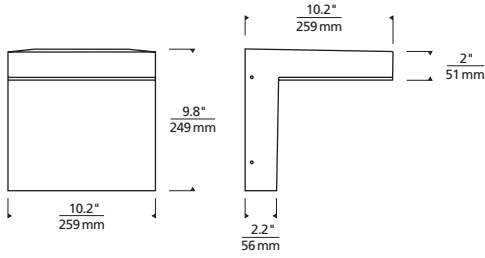

Taag 10 delivers over 8800 lumens for maximum illumination and security with Type III or Type IV light distribution

SPECIFICATIONS

DELIVERED LUMENS	8889
WATTS	77
VOLTAGE	Universal 120V, 277V, with integral transient 2.5kV surge protection
DIMMING	0-10
LIGHT DISTRIBUTION	Type III, Type IV
MOUNTING OPTIONS	Wall
PERFORMANCE OPTIONS	Photocontrol / In-Line Fuse / Surge Protector
CCT	3000K or 4000K
CRI	80+
COLOR BINNING	3 Step
BUG RATING	B2-U1-G2
DARK SKY	Compliant
WET LISTED	IP65
GENERAL LISTING	ETL
CALIFORNIA TITLE 24	Can be used to comply with CEC 2016 Title 24 Part 6 for outdoor use. Registration with CEC Appliance Database not required.
START TEMP	-30°C
FIELD SERVICEABLE LED	Yes
CONSTRUCTION	Aluminum
HARDWARE	Stainless Steel
FINISH	Marine Grade Powder Coat
LED LIFETIME	L70; 70,000 Hours
WARRANTY*	5 Years

TAAG 10
shown in bronze

TAAG 10
shown in charcoal

* Visit techlighting.com for specific warranty limitations and details.

ORDERING INFORMATION

700OWTAG	CRI/CCT	LENGTH	LENS	FINISH	VOLTAGE	DISTRIBUTION	OPTIONS
	830 80 CRI, 3000K 840 80 CRI, 4000K	10 10"	C CLEAR	Z BRONZE H CHARCOAL	UNV 120V~277V	3 TYPE 3 DISTRIBUTION 4 TYPE 4 DISTRIBUTION	NONE PC BUTTON PHOTOCONTROL LF IN-LINE FUSE SP SURGE PROTECTION PCLF BUTTON PHOTOCONTROL & IN-LINE FUSE PCSP BUTTON PHOTOCONTROL & SURGE PROTECTION LFSP IN-LINE FUSE & SURGE PROTECTION PCLFSP BUTTON PHOTOCONTROL, IN-LINE FUSE & SURGE PROTECTION

TAAG 10 WALL

Taag 10

PHOTOMETRICS*

*For latest photometrics, please visit www.techlighting.com/OUTDOOR

TAAG 10 TYPE 3 DISTRIBUTION

Total Lumen Output:	8889
Total Power:	77
Luminaire Efficacy:	115
Color Temp:	4000K
CRI:	80+
BUG Rating:	B2-U1-G2