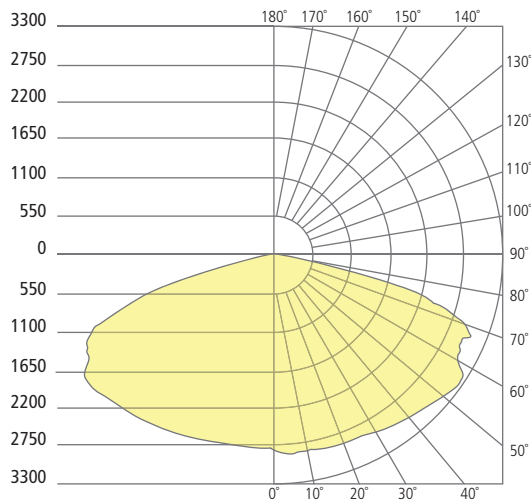

* Visit techlighting.com for specific warranty limitations and details.

TAAG 10
shown in bronze

TAAG 10
shown in charcoal

ORDERING INFORMATION

7000WTAG	CRI/CCT	LENGTH	LENS	FINISH	VOLTAGE	DISTRIBUTION	OPTIONS
	830 80 CRI, 3000K	10 10"	C CLEAR	Z BRONZE	UNV 120V~277V	3 TYPE 3 DISTRIBUTION	NONE
	840 80 CRI, 4000K			H CHARCOAL		4 TYPE 4 DISTRIBUTION	PC BUTTON PHOTOCONTROL LF IN-LINE FUSE SP SURGE PROTECTION PCLF BUTTON PHOTOCONTROL & IN-LINE FUSE PCSP BUTTON PHOTOCONTROL & SURGE PROTECTION LFSP IN-LINE FUSE & SURGE PROTECTION PCLFSP BUTTON PHOTOCONTROL, IN-LINE FUSE & SURGE PROTECTION

Taag 10

PHOTOMETRICS*

*For latest photometrics, please visit www.techlighting.com/OUTDOOR

TAAG 10 TYPE 3 DISTRIBUTION

Total Lumen Output: 8873
 Total Power: 75.8
 Luminaire Efficacy: 117
 Color Temp: 4000K
 CRI: 80+
 BUG Rating: B2-U1-G2

TAAG 10 TYPE 4 DISTRIBUTION

Total Lumen Output: 8873
 Total Power: 75.8
 Luminaire Efficacy: 117
 Color Temp: 4000K
 CRI: 80+
 BUG Rating: B2-U1-G2

PROJECT INFO

FIXTURE TYPE & QUANTITY

JOB NAME & INFO

NOTES