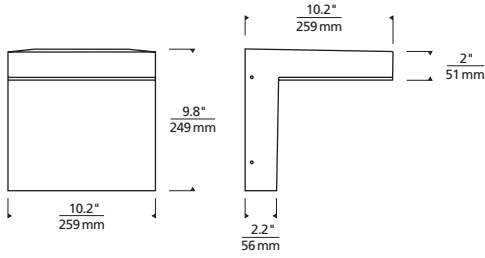

* Visit techlighting.com for specific warranty limitations and details.

TAAG 10
shown in bronze

TAAG 10
shown in charcoal

ORDERING INFORMATION

7000WTAG	CRI/CCT	LENGTH	LENS	FINISH	VOLTAGE	DISTRIBUTION	OPTIONS
	830 80 CRI, 3000K	10 10"	C CLEAR	Z BRONZE	UNV 120V~277V	3 TYPE 3 DISTRIBUTION	NONE
	840 80 CRI, 4000K			H CHARCOAL		4 TYPE 4 DISTRIBUTION	PC BUTTON PHOTOCONTROL LF IN-LINE FUSE SP SURGE PROTECTION PCLF BUTTON PHOTOCONTROL & IN-LINE FUSE PCSP BUTTON PHOTOCONTROL & SURGE PROTECTION LFSP IN-LINE FUSE & SURGE PROTECTION PCLFSP BUTTON PHOTOCONTROL, IN-LINE FUSE & SURGE PROTECTION