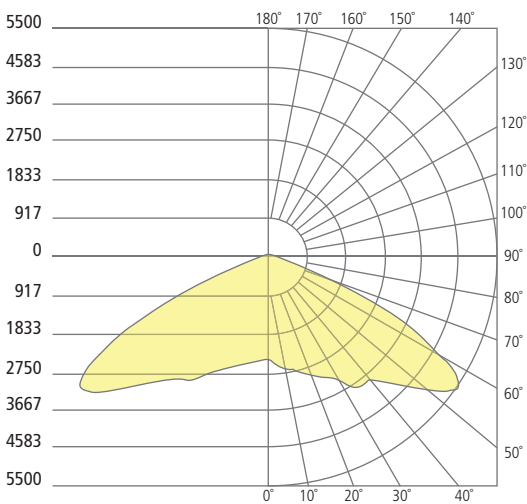

TAAG 10
shown in bronze

TAAG 10
shown in charcoal

* Visit techlighting.com for specific warranty limitations and details.

ORDERING INFORMATION

700OWTAG	CRI/CCT	LENGTH	LENS	FINISH	VOLTAGE	DISTRIBUTION	OPTIONS
	830 80 CRI, 3000K 840 80 CRI, 4000K	10 10"	C CLEAR	Z BRONZE H CHARCOAL	UNV 120V~277V	3 TYPE 3 DISTRIBUTION 4 TYPE 4 DISTRIBUTION	NONE PC BUTTON PHOTOCONTROL LF IN-LINE FUSE SP SURGE PROTECTION PCLF BUTTON PHOTOCONTROL & IN-LINE FUSE PCSP BUTTON PHOTOCONTROL & SURGE PROTECTION LFSP IN-LINE FUSE & SURGE PROTECTION PCLFSP BUTTON PHOTOCONTROL, IN-LINE FUSE & SURGE PROTECTION

TAAG 10 WALL

Taag 10

PHOTOMETRICS*

*For latest photometrics, please visit www.techlighting.com/OUTDOOR

TAAG 10 TYPE 3 DISTRIBUTION

Total Lumen Output:	8889
Total Power:	77
Luminaire Efficacy:	115
Color Temp:	4000K
CRI:	80+
BUG Rating:	B2-U1-G2

TAAG 10 TYPE 4 DISTRIBUTION

Total Lumen Output:	8873
Total Power:	76
Luminaire Efficacy:	117
Color Temp:	4000K
CRI:	80+
BUG Rating:	B2-U1-G2

PROJECT INFO

FIXTURE TYPE & QUANTITY

JOB NAME & INFO

NOTES

© 2016 Tech Lighting, L.L.C. All rights reserved. The "Tech Lighting" graphic is a registered trademark of Tech Lighting, L.L.C. Tech Lighting reserves the right to change specifications for product improvements without notification.