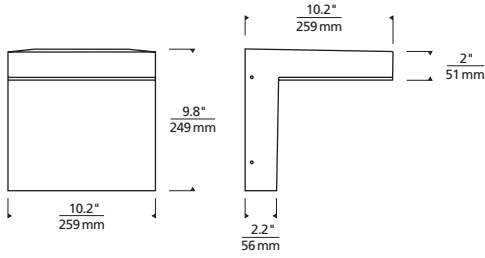

* Visit techlighting.com for specific warranty limitations and details.

TAAG 10
shown in bronze

TAAG 10
shown in charcoal

ORDERING INFORMATION

7000WTAG	CRI/CCT	LENGTH	LENS	FINISH	VOLTAGE	DISTRIBUTION	OPTIONS
	830 80 CRI, 3000K	10 10"	C CLEAR	Z BRONZE	UNV 120V~277V	3 TYPE 3 DISTRIBUTION	NONE
	840 80 CRI, 4000K			H CHARCOAL		4 TYPE 4 DISTRIBUTION	PC BUTTON PHOTOCONTROL LF IN-LINE FUSE SP SURGE PROTECTION PCLF BUTTON PHOTOCONTROL & IN-LINE FUSE PCSP BUTTON PHOTOCONTROL & SURGE PROTECTION LFSP IN-LINE FUSE & SURGE PROTECTION PCLFSP BUTTON PHOTOCONTROL, IN-LINE FUSE & SURGE PROTECTION

TAAG 10 WALL

Taag 10

PHOTOMETRICS*

*For latest photometrics, please visit www.techlighting.com/OUTDOOR

TAAG 10 TYPE 3 DISTRIBUTION

Total Lumen Output:	8889
Total Power:	77
Luminaire Efficacy:	115
Color Temp:	4000K
CRI:	80+
BUG Rating:	B2-U1-G2