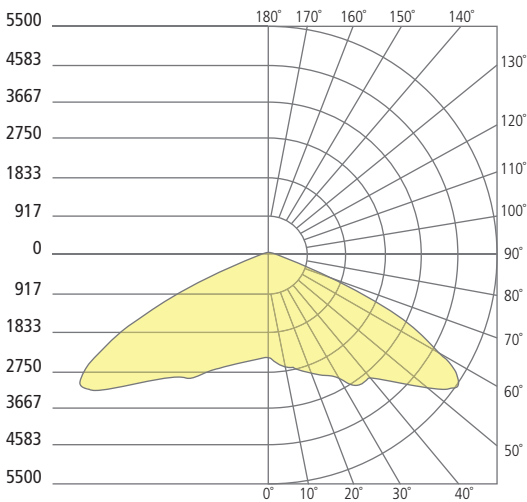

* Visit techlighting.com for specific warranty limitations and details.

TAAG 10
shown in bronze

TAAG 10
shown in charcoal

ORDERING INFORMATION

7000WTAG	CRI/CCT	LENGTH	LENS	FINISH	VOLTAGE	DISTRIBUTION	OPTIONS
	830 80 CRI, 3000K	10 10"	C CLEAR	Z BRONZE	UNV 120V~277V	3 TYPE 3 DISTRIBUTION	NONE
	840 80 CRI, 4000K			H CHARCOAL		4 TYPE 4 DISTRIBUTION	PC BUTTON PHOTOCONTROL LF IN-LINE FUSE SP SURGE PROTECTION PCLF BUTTON PHOTOCONTROL & IN-LINE FUSE PCSP BUTTON PHOTOCONTROL & SURGE PROTECTION LFSP IN-LINE FUSE & SURGE PROTECTION PCLFSP BUTTON PHOTOCONTROL, IN-LINE FUSE & SURGE PROTECTION

TAAG 10 WALL

Taag 10

PHOTOMETRICS*

*For latest photometrics, please visit www.techlighting.com/OUTDOOR

TAAG 10 TYPE 3 DISTRIBUTION

Total Lumen Output:	8889
Total Power:	77
Luminaire Efficacy:	115
Color Temp:	4000K
CRI:	80+
BUG Rating:	B2-U1-G2

TAAG 10 TYPE 4 DISTRIBUTION

Total Lumen Output:	8873
Total Power:	76
Luminaire Efficacy:	117
Color Temp:	4000K
CRI:	80+
BUG Rating:	B2-U1-G2

PROJECT INFO

FIXTURE TYPE & QUANTITY

JOB NAME & INFO

NOTES

GENERATION BRANDS