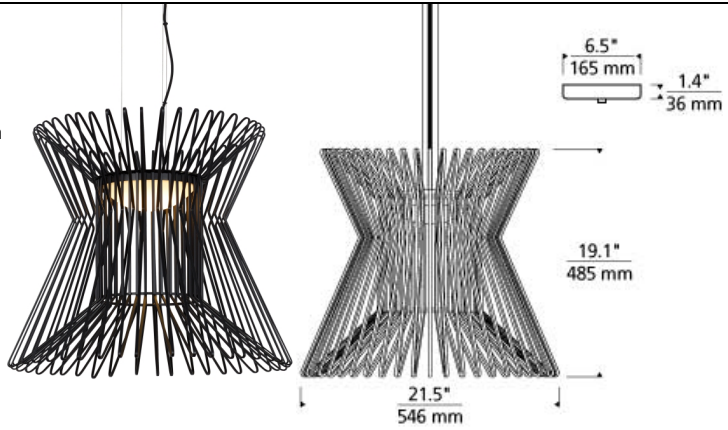

LINE - VOLTAGE PENDANTS / SUSPENSION

Syrma Pendant LED T20

DESCRIPTION

The modern Syrma LED pendant light from Tech Lighting features dozens of machined metal rods which are painstakingly fastened at perfectly spaced intervals to form an incredible multidimensional shade. This pendant is available in a scalable 19 inch height and a modest 21 inch width allowing light to illuminate smoothly through the diffused LED light source. The Syrma is ideal for kitchen island lighting, dining room lighting, home office lighting, entry lighting or even commercial conference room lighting. Inspired by mid-century modern design, the Syrma is offered in your choice of Matte Black or Satin Gold finishes and includes a coordinating cloth-covered cord and ceiling canopy. Includes 17 watt, 881 delivered lumen, 3000K LED module. Dimmable with low-voltage electronic or 0-10v 120-277V universal dimmer. Matte Black finish provided with twelve feet of field-cuttable black cloth cord. Satin Gold finish ships with twelve feet of field-cuttable cord.

INSTALLATION

This product can mount to either a 4" square electrical box with round plaster ring or an octagon electrical box.

ACCESSORIES & OPTICAL CONTROLS

Line-voltage Swag Hook

WEIGHT

18.3-18.3lb / 8.3-8.3kg ±