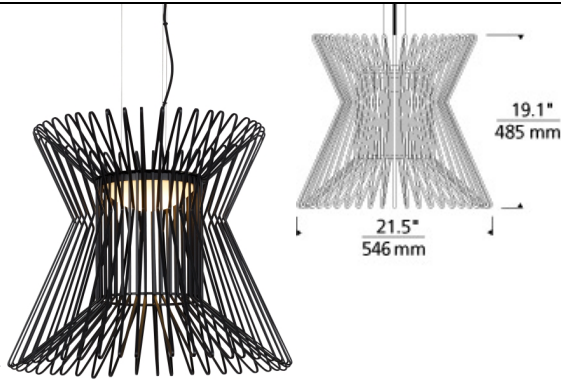

LINE - VOLTAGE PENDANTS / SUSPENSION

Syrma Pendant

DESCRIPTION

The modern Syrma LED pendant light from Tech Lighting features dozens of machined metal rods which are painstakingly fastened at perfectly spaced intervals to form an incredible multidimensional shade. At its core, this pendant, available in a scalable 19" and an oversized 38" heights, emanates light from its smoothly diffused LED source to illuminate surfaces below such as kitchen island lighting, dining room lighting, home office lighting, entry lighting or even commercial conference room lighting. Inspired by mid-century modern design, the Syrma is offered in your choice of Matte Black or Satin Gold finishes and includes a coordinating cloth-covered cord and ceiling canopy. Includes 17 watt, 881 delivered lumen, 3000K LED module. Fixture provided with twelve feet of field-cuttable black cloth cord. Dimmable with low-voltage electronic or 0-10v dimmer.

INSTALLATION

This product can mount to either a 4" square electrical box with round plaster ring or an octagon electrical box.

ACCESSORIES & OPTICAL CONTROLS

Line-voltage Swag Hook

WEIGHT

18.3-18.3lb / 8.3-8.3kg ±