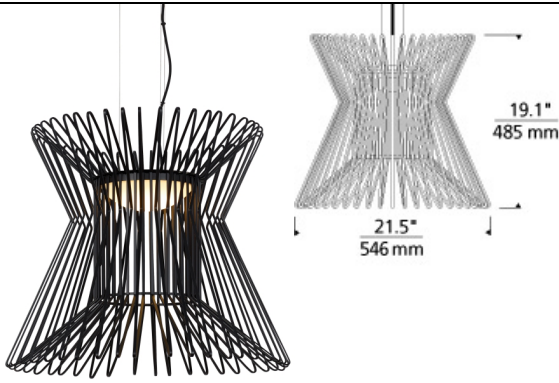

LINE - VOLTAGE PENDANTS / SUSPENSION

Syrma Pendant

DESCRIPTION

The modern Syrma LED pendant light from Tech Lighting features dozens of machined metal rods which are painstakingly fastened at perfectly spaced intervals to form an incredible multidimensional shade. At its core, this pendant, available in a scalable 19" and an oversized 38" heights, emanates light from its smoothly diffused LED source to illuminate surfaces below such as kitchen island lighting, dining room lighting, home office lighting, entry lighting or even commercial conference room lighting. Inspired by mid-century modern design, the Syrma is offered in your choice of Matte Black or Satin Gold finishes and includes a coordinating cloth-covered cord and ceiling canopy. Includes 17 watt, 881 delivered lumen, 3000K LED module. Fixture provided with twelve feet of field-cuttable black cloth cord. Dimmable with low-voltage electronic or 0-10v dimmer.

INSTALLATION

This product can mount to either a 4" square electrical box with round plaster ring or an octagon electrical box.

ACCESSORIES & OPTICAL CONTROLS

Line-voltage Swag Hook

WEIGHT

6-6lb / 2.72-2.72kg ±