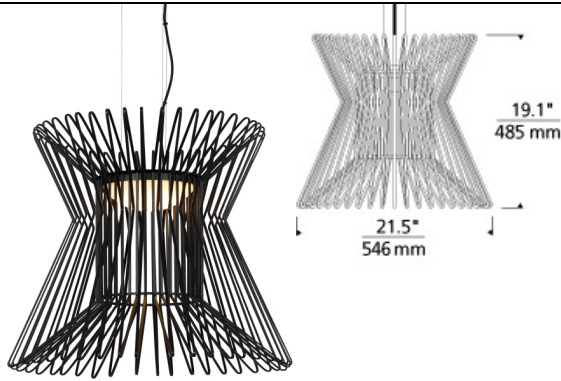

### DESCRIPTION

The modern Syrma LED pendant light from Tech Lighting features dozens of machined metal rods which are painstakingly fastened at perfectly spaced intervals to form an incredible multidimensional shade. At its core, this pendant, available in a scalable 19" and an oversized 38" heights, emanates light from its smoothly diffused LED source to illuminate surfaces below such as kitchen island lighting, dining room lighting, home office lighting, entry lighting or even commercial conference room lighting. Inspired by mid-century modern design, the Syrma is offered in your choice of Matte Black or Satin Gold finishes and includes a coordinating cloth-covered cord and ceiling canopy. Includes 17 watt, 881 delivered lumen, 3000K LED module. Fixture provided with twelve feet of field-cuttable black cloth cord. Dimmable with low-voltage electronic or 0-10v dimmer.

### INSTALLATION

This product can mount to either a 4" square electrical box with round plaster ring or an octagon electrical box.