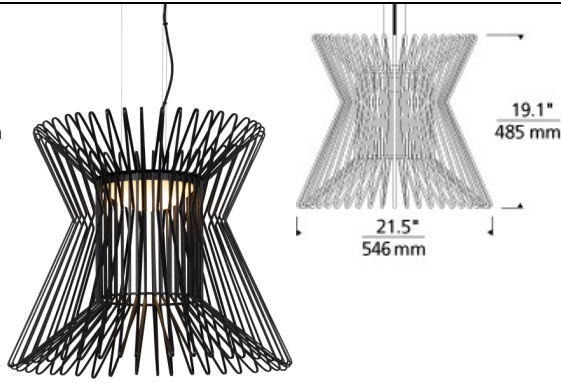

### DESCRIPTION

The modern Syrma LED pendant light from Tech Lighting features dozens of machined metal rods which are painstakingly fastened at perfectly spaced intervals to form an incredible multidimensional shade. This pendant is available in a scalable 19 inch height and a modest 21 inch width allowing light to illuminate smoothly through the diffused LED light source. The Syrma is ideal for kitchen island lighting, dining room lighting, home office lighting, entry lighting or even commercial conference room lighting. Inspired by mid-century modern design, the Syrma is offered in your choice of Matte Black or Satin Gold finishes and includes a coordinating cloth-covered cord and ceiling canopy. Includes 17 watt, 881 delivered lumen, 3000K LED module. Fixture provided with twelve feet of field-cuttable black cloth cord. Dimmable with low-voltage electronic or 0-10v dimmer.

### INSTALLATION

This product can mount to either a 4" square electrical box with round plaster ring or an octagon electrical box.