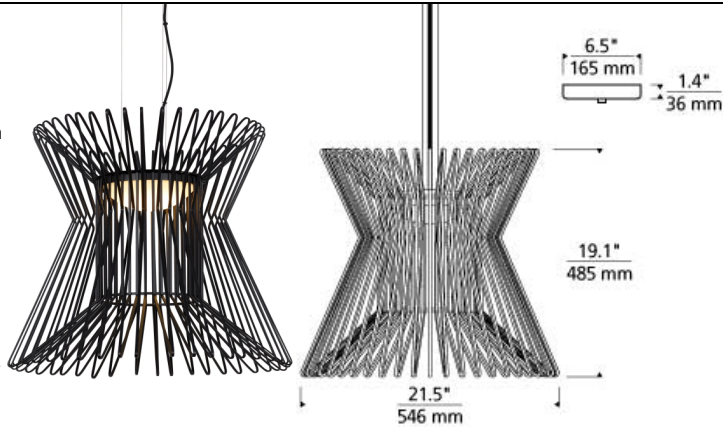

LINE-VOLTAGE PENDANTS / SUSPENSION

Syrma Pendant

DESCRIPTION

The modern Syrma LED pendant light from Tech Lighting features dozens of machined metal rods which are painstakingly fastened at perfectly spaced intervals to form an incredible multidimensional shade. This pendant is available in a scalable 19 inch height and a modest 21 inch width allowing light to illuminate smoothly through the diffused LED light source. The Syrma is ideal for kitchen island lighting, dining room lighting, home office lighting, entry lighting or even commercial conference room lighting. Inspired by mid-century modern design, the Syrma is offered in your choice of Matte Black or Satin Gold finishes and includes a coordinating cloth-covered cord and ceiling canopy. Includes 17 watt, 881 delivered lumen, 3000K LED module. Fixture provided with twelve feet of field-cuttable black cloth cord. Dimmable with low-voltage electronic or 0-10v dimmer.

INSTALLATION

This product can mount to either a 4" square electrical box with round plaster ring or an octagon electrical box.

ACCESSORIES & OPTICAL CONTROLS

Line-voltage Swag Hook

WEIGHT

18.3-18.3lb / 8.3-8.3kg ±