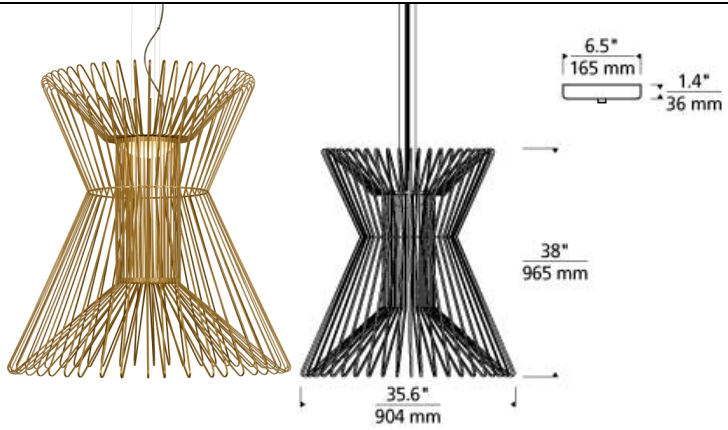

LINE - VOLTAGE PENDANTS / SUSPENSION

Syrma Grande Suspension LED

DESCRIPTION

The modern Syrma LED pendant light from Tech Lighting features dozens of machined metal rods which are painstakingly fastened at perfectly spaced intervals to form an incredible multidimensional shade. At its core, this pendant, available in a scalable 19" and an oversized 38" heights, emanates light from its smoothly diffused LED source to illuminate surfaces below such as kitchen island lighting, dining room lighting, home office lighting, entry lighting or even commercial conference room lighting. Inspired by mid-century modern design, the Syrma is offered in your choice of Matte Black or Satin Gold finishes and includes a coordinating cloth-covered cord and ceiling canopy. Includes 17.4 watt, 461.3 total delivered lumen, 3000K LED module. Dimmable with low-voltage electronic or 0-10v 120-277V universal dimmer. Matte Black finish provided with twelve feet of field-cuttable black cloth cord. Satin Gold finish ships with twelve feet of field-cuttable cord.

INSTALLATION

This product can mount to either a 4" square electrical box with round plaster ring or an octagon electrical box.

ACCESSORIES & OPTICAL CONTROLS

Line-voltage Swag Hook

WEIGHT

38-38lb / 17.24-17.24kg ±