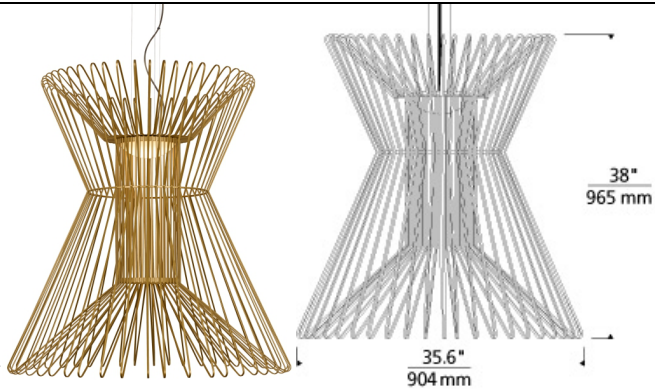

LINE - VOLTAGE PENDANTS / SUSPENSION

Syrma Grande Pendant

DESCRIPTION

The modern Syrma LED pendant light from Tech Lighting features dozens of machined metal rods which are painstakingly fastened at perfectly spaced intervals to form an incredible multidimensional shade. At its core, this pendant, available in a scalable 19" and an oversized 38" heights, emanates light from its smoothly diffused LED source to illuminate surfaces below such as kitchen island lighting, dining room lighting, home office lighting, entry lighting or even commercial conference room lighting. Inspired by mid-century modern design, the Syrma is offered in your choice of Matte Black or Satin Gold finishes and includes a coordinating cloth-covered cord and ceiling canopy. Includes 17 watt, 881 delivered lumen, 3000K LED module. Fixture provided with twelve feet of field-cutable black cloth cord. Dimmable with low-voltage electronic or 0-10v 120-277V universal dimmer.

INSTALLATION

This product can mount to either a 4" square electrical box with round plaster ring or an octagon electrical box.

ACCESSORIES & OPTICAL CONTROLS

Line-voltage Swag Hook

WEIGHT

37-38lb / 16.78-17.24kg ±