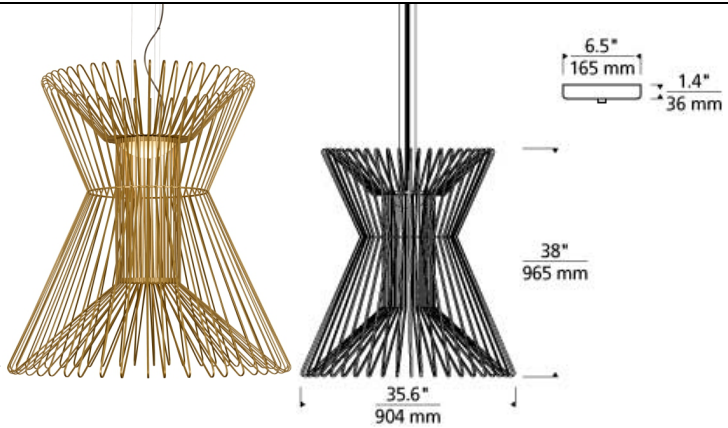

LINE - VOLTAGE PENDANTS / SUSPENSION

Syrma Grande Pendant

DESCRIPTION

The modern Syrma LED pendant light from Tech Lighting features dozens of machined metal rods which are painstakingly fastened at perfectly spaced intervals to form an incredible multidimensional shade. At its core, this pendant, available in a scalable 19" and an oversized 38" heights, emanates light from its smoothly diffused LED source to illuminate surfaces below such as kitchen island lighting, dining room lighting, home office lighting, entry lighting or even commercial conference room lighting. Inspired by mid-century modern design, the Syrma is offered in your choice of Matte Black or Satin Gold finishes and includes a coordinating cloth-covered cord and ceiling canopy. Includes 17 watt, 881 delivered lumen, 3000K LED module. Fixture provided with twelve feet of field-cuttable black cloth cord. Dimmable with low-voltage electronic or 0-10v 120-277V universal dimmer.

INSTALLATION

This product can mount to either a 4" square electrical box with round plaster ring or an octagon electrical box.

ACCESSORIES & OPTICAL CONTROLS

Line-voltage Swag Hook

WEIGHT

37-38lb / 16.78-17.24kg ±