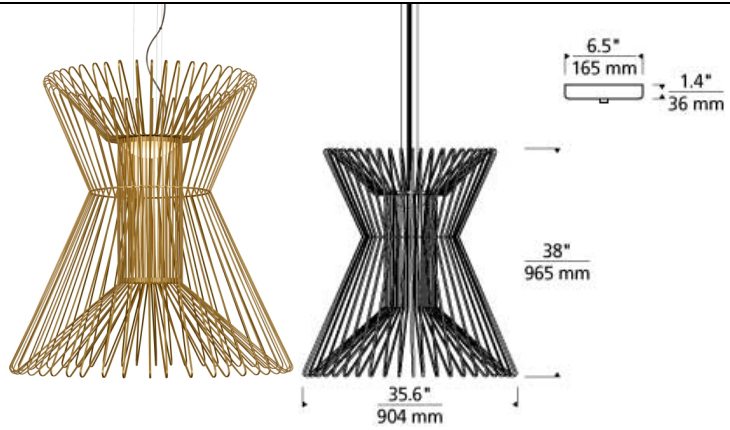

LINE - VOLTAGE PENDANTS / SUSPENSION

Syrma Grande Pendant LED

DESCRIPTION

The modern Syrma LED pendant light from Tech Lighting features dozens of machined metal rods which are painstakingly fastened at perfectly spaced intervals to form an incredible multidimensional shade. At its core, this pendant, available in a scalable 19" and an oversized 38" heights, emanates light from its smoothly diffused LED source to illuminate surfaces below such as kitchen island lighting, dining room lighting, home office lighting, entry lighting or even commercial conference room lighting. Inspired by mid-century modern design, the Syrma is offered in your choice of Matte Black or Satin Gold finishes and includes a coordinating cloth-covered cord and ceiling canopy. Includes 17 watt, 881 delivered lumen, 3000K LED module. Dimmable with low-voltage electronic or 0-10v 120-277V universal dimmer. Matte Black finish provided with twelve feet of field-cuttable black cloth cord. Satin Gold finish ships with twelve feet of field-cuttable cord.

INSTALLATION

This product can mount to either a 4" square electrical box with round plaster ring or an octagon electrical box.

ACCESSORIES & OPTICAL CONTROLS

Line-voltage Swag Hook

WEIGHT

37-38lb / 16.78-17.24kg ±