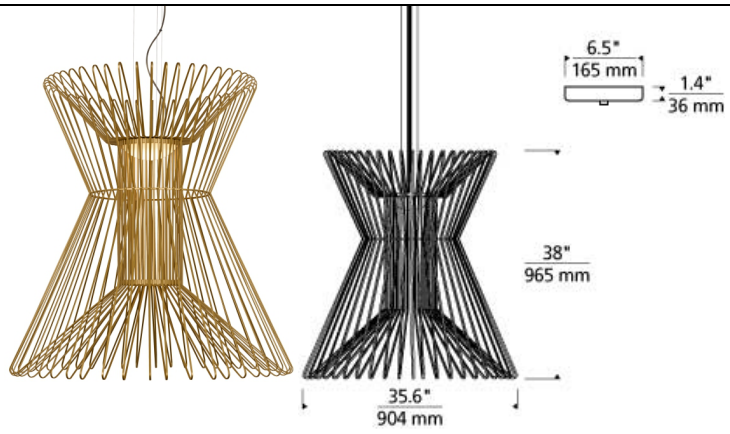

LINE - VOLTAGE PENDANTS / SUSPENSION

Syrma Grande Pendant LED

DESCRIPTION

The modern Syrma LED pendant light from Tech Lighting features dozens of machined metal rods which are painstakingly fastened at perfectly spaced intervals to form an incredible multidimensional shade. At its core, this pendant, available in a scalable 19" and an oversized 38" heights, emanates light from its smoothly diffused LED source to illuminate surfaces below such as kitchen island lighting, dining room lighting, home office lighting, entry lighting or even commercial conference room lighting. Inspired by mid-century modern design, the Syrma is offered in your choice of Matte Black or Satin Gold finishes and includes a coordinating cloth-covered cord and ceiling canopy. Includes 17 watt, 881 delivered lumen, 3000K LED module. Dimmable with low-voltage electronic or 0-10v 120-277V universal dimmer. Matte Black finish provided with twelve feet of field-cuttable black cloth cord. Satin Gold finish ships with twelve feet of field-cuttable cord.

INSTALLATION

This product can mount to either a 4" square electrical box with round plaster ring or an octagon electrical box.

ACCESSORIES & OPTICAL CONTROLS

Line-voltage Swag Hook

WEIGHT

37-38lb / 16.78-17.24kg ±