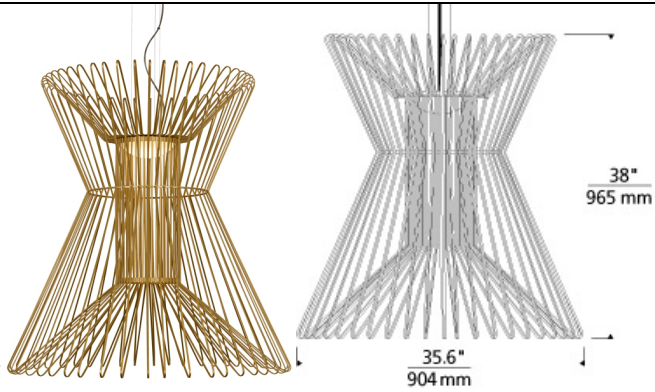

LINE - VOLTAGE PENDANTS / SUSPENSION

Syrma Grande Pendant

DESCRIPTION

The modern Syrma LED pendant light from Tech Lighting features dozens of machined metal rods which are painstakingly fastened at perfectly spaced intervals to form an incredible multidimensional shade. At its core, this pendant, available in a scalable 19" and an oversized 38" heights, emanates light from its smoothly diffused LED source to illuminate surfaces below such as kitchen island lighting, dining room lighting, home office lighting, entry lighting or even commercial conference room lighting. Inspired by mid-century modern design, the Syrma is offered in your choice of Matte Black or Satin Gold finishes and includes a coordinating cloth-covered cord and ceiling canopy. Includes 17 watt, 881 delivered lumen, 3000K LED module. Fixture provided with twelve feet of field-cutable black cloth cord. Dimmable with low-voltage electronic or 0-10v 120-277V universal dimmer.

INSTALLATION

This product can mount to either a 4" square electrical box with round plaster ring or an octagon electrical box.

ACCESSORIES & OPTICAL CONTROLS

Line-voltage Swag Hook

WEIGHT

37.6-37.6lb / 17.06-17.06kg ±