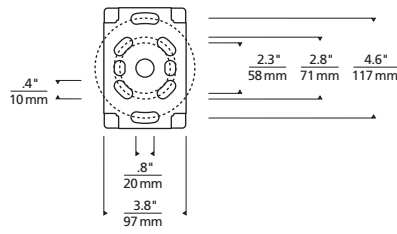

Path light features either Bolt or Stake mounting options

SPECIFICATIONS

DELIVERED LUMENS	256
WATTS	12.8
VOLTAGE	12V (Transformer sold separately)
DIMMING	MLV
LIGHT DISTRIBUTION	Symmetric
MOUNTING OPTIONS	Bolt or Stake
CCT	3000K
CRI	80+
COLOR BINING	3 Step
BUG RATING	B0-U1-G0
DARK SKY	Compliant
WET LISTED	IP65
GENERAL LISTING	ETL, Title 24
START TEMP	-30°C
FIELD SERVICEABLE LED	Yes
CONSTRUCTION	Aluminum
HARDWARE	Stainless Steel
FINISH	Marine Grade Powder Coat
LED LIFETIME	L70; 70,000 Hours
WARRANTY*	5 Years

* Visit techlighting.com for specific warranty limitations and details.

SYNTRA PATH
shown in bronze

SYNTRA PATH
shown in charcoal

TRANSFORMERS*

(OUTDOOR RATED, ORDERED SEPARATELY)

ITEM	DESCRIPTION	HOUSING	DIMMING
700OT150T	OTDR, MAGNETIC, 150W, 120V	STAINLESS STEEL	MAGNETIC
700OT150T277	OTDR, MAGNETIC, 150W, 277V	STAINLESS STEEL	MAGNETIC
700OT300T	OTDR, MAGNETIC, 300W, 120V	STAINLESS STEEL	MAGNETIC
700OT300T277	OTDR, MAGNETIC, 300W, 277V	STAINLESS STEEL	MAGNETIC

ORDERING INFORMATION

700OASYN	CRI/CCT	LENGTH	LENS	FINISH	VOLTAGE	DISTRIBUTION	OPTIONS
830	80 CRI, 3000K	18 18"	D DIFFUSE	Z BRONZE H CHARCOAL	12 12V	S SYMMETRIC	NONE ST STAKE MOUNTING KIT

*REQUIRES 12V REMOTE TRANSFORMER

Syntra Path

Anchor Plate Bolt Pattern

Stake Anchor

PHOTOMETRICS*

*For latest photometrics, please visit www.techlighting.com/OUTDOOR

SYNTRA PATH

- Total Lumen Output: 256
- Total Power: 12.8
- Luminaire Efficacy: 19.8
- Color Temp: 3000K
- CRI: 80+
- BUG Rating: B0-U1-G0