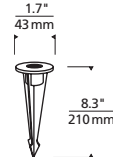

ORDERING INFORMATION

700OASYN	CRI/CCT	LENGTH	LENS	FINISH	VOLTAGE	DISTRIBUTION	OPTIONS
830	80 CRI, 3000K	18 18"	D DIFFUSE	Z BRONZE H CHARCOAL	12 12V	S SYMMETRIC	NONE ST STAKE MOUNTING KIT

*REQUIRES 12V REMOTE TRANSFORMER

Syntra Path

Anchor Plate Bolt Pattern

Stake Anchor

PHOTOMETRICS*

*For latest photometrics, please visit www.techlighting.com/OUTDOOR

SYNTRA PATH

- Total Lumen Output: 256
- Total Power: 12.8
- Luminaire Efficacy: 19.8
- Color Temp: 3000K
- CRI: 80+
- BUG Rating: B0-U1-G0