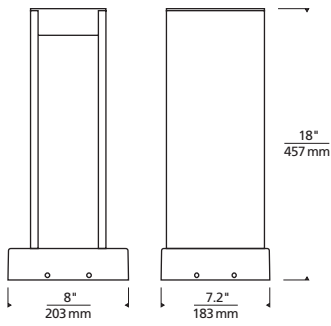

Path light features either Bolt or Stake mounting options

SPECIFICATIONS

DELIVERED LUMENS	256
WATTS	12.8
VOLTAGE	12V (Transformer sold separately)
DIMMING	MLV
LIGHT DISTRIBUTION	Symmetric
MOUNTING OPTIONS	Bolt or Stake
CCT	3000K
CRI	80+
COLOR BINING	3 Step
BUG RATING	B0-U1-G0
DARK SKY	Compliant
WET LISTED	IP65
GENERAL LISTING	ETL, Title 24
START TEMP	-30°C
FIELD SERVICEABLE LED	Yes
CONSTRUCTION	Aluminum
HARDWARE	Stainless Steel
FINISH	Marine Grade Powder Coat
LED LIFETIME	L70; 70,000 Hours
WARRANTY*	5 Years

* Visit techlighting.com for specific warranty limitations and details.

SYNTRA PATH
shown in bronze

SYNTRA PATH
shown in charcoal

TRANSFORMERS*

(OUTDOOR RATED, ORDERED SEPARATELY)

ITEM	DESCRIPTION	HOUSING	DIMMING
700OT150T	OTDR, MAGNETIC, 150W, 120V	STAINLESS STEEL	MAGNETIC
700OT150T277	OTDR, MAGNETIC, 150W, 277V	STAINLESS STEEL	MAGNETIC
700OT300T	OTDR, MAGNETIC, 300W, 120V	STAINLESS STEEL	MAGNETIC
700OT300T277	OTDR, MAGNETIC, 300W, 277V	STAINLESS STEEL	MAGNETIC

Syntra Path

Anchor Plate Bolt Pattern

Stake Anchor

PHOTOMETRICS*

*For latest photometrics, please visit www.techlighting.com/OUTDOOR

SYNTRA PATH

- Total Lumen Output: 256
- Total Power: 12.8
- Luminaire Efficacy: 19.8
- Color Temp: 3000K
- CRI: 80+
- BUG Rating: B0-U1-G0