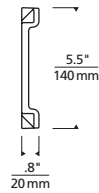

ORDERING INFORMATION

700OASYN	CRI/CCT	LENGTH	LENS	FINISH	VOLTAGE	DISTRIBUTION	OPTIONS
830	80 CRI, 3000K	18 18"	D DIFFUSE	Z BRONZE H CHARCOAL	12 12V	S SYMMETRIC	NONE ST STAKE MOUNTING KIT

*REQUIRES 12V REMOTE TRANSFORMER

Syntra Path

Anchor Plate Bolt Pattern

Stake Anchor

PHOTOMETRICS*

*For latest photometrics, please visit www.techlighting.com/OUTDOOR

SYNTRA PATH

- Total Lumen Output: 256
- Total Power: 12.8
- Luminaire Efficacy: 19.8
- Color Temp: 3000K
- CRI: 80+
- BUG Rating: B0-U1-G0