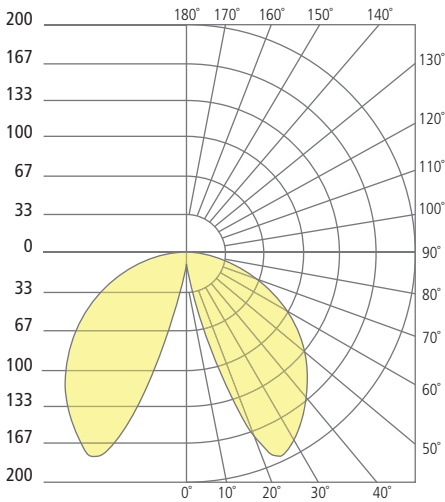

Syntra Path

Anchor Plate Bolt Pattern

Stake Anchor

PHOTOMETRICS*

*For latest photometrics, please visit www.techlighting.com/OUTDOOR

SYNTRA PATH

- Total Lumen Output: 256
- Total Power: 12.8
- Luminaire Efficacy: 19.8
- Color Temp: 3000K
- CRI: 80+
- BUG Rating: B0-U1-G0