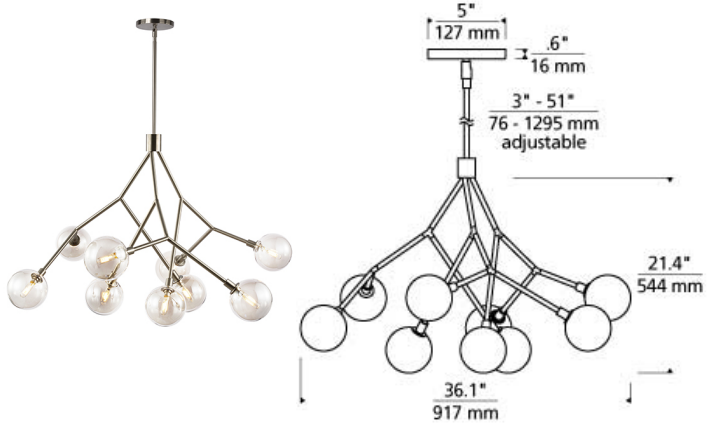

Sycamore 9 Chandelier

LED T20

DESCRIPTION

Decorative arms tipped with smoky glass globes distinguish the Sycamore by Tech Lighting from the rest. Patterned after tree branches this slightly whimsical piece draws the eye with its warm candelabra bulbs and distinctively angular structure. Scaling at 37.65â€ in length and width, the Sycamore brings an appropriate scale into spaces such as dining rooms, conference rooms and various commercial applications. The Sycamore is available in a sleek Satin Nickel finish further enhancing its distinctive style. Includes three 12" stems, two 6" stems and one 3" stem. Available with or without lamp. E12 candelabra base sockets 5w max. LED version includes (9) 2 watt 777 total delivered lumens 90CRI 2700K LED T6. Dimmable with a low-voltage electronic dimmer. 120v.

WEIGHT

16-16.5lb / 7.26-7.48kg ±

smoke

ORDERING INFORMATION

700SYC	COLOR	FINISH	LAMP
K	SMOKE	S SATIN NICKEL	NO LAMP -LED927 LED 90 CRI 2700K 120V (T20/T24)

TECH LIGHTING®

7400 Linder Avenue
Skokie, Illinois 60077