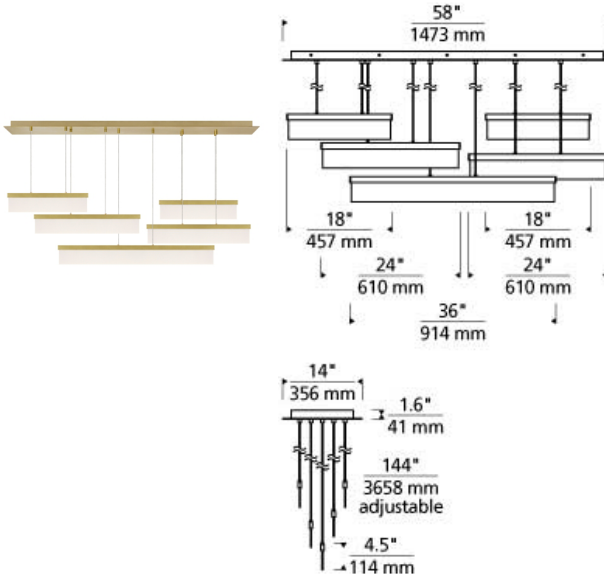

Sweep Linear Suspension LED T20

DESCRIPTION

Sweep by Tech Lighting is a modern architectural linear suspension designed with five ultra-thin rectilinear light panels. Integrated LED light guide technology appears as frosted glass when off then illuminates across its surface when turned on. Offered in Tech Lighting's™ brass or satin nickel finish and designed at 58" in length, the Sweep linear suspension is a definite show piece for any open setting, conference room and hospitality. Lamping options are compatible with most dimmers. Refer to the Dimming Chart for more information. Includes 120 volt 95.8 watts, 3869 total delivered lumens, 3000K LED linear modules. Dimmable with most LED compatible ELV and TRIAC dimmers. Ships with 12 feet of field-cuttable cable.

INSTALLATION

This product can mount to either a 4" square electrical box with round plaster ring or an octagonal electrical box (not included).

WEIGHT

50-50lb / 22.68-22.68kg ±

brass polished nickel

ORDERING INFORMATION