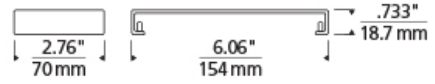

Surge Mechanical Connector

DESCRIPTION

Joins multiple Surge Linear Suspension fixtures to form a continuous row. Each fixture requires its own junction box.

WEIGHT

0.2lb / 0.09kg ±

ORDERING INFORMATION

700SURG FINISH