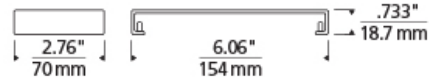

### Surge Mechanical Connector

**DESCRIPTION**

Joins multiple Surge Linear Suspension fixtures to form a continuous row. Each fixture requires its own junction box.

**WEIGHT**

0.2lb / 0.09kg ±

**ORDERING INFORMATION**