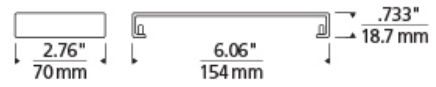

**Surge Mechanical Connector** T20

**DESCRIPTION**

Joins multiple Surge Linear Suspension fixtures to form a continuous row. Each fixture requires its own junction box.

**WEIGHT**

0.2lb / 0.09kg ±

**ORDERING INFORMATION**