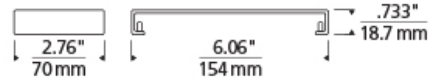

Surge Mechanical Connector T20

DESCRIPTION

Joins multiple Surge Linear Suspension fixtures to form a continuous row. Each fixture requires its own junction box.

WEIGHT

0.2lb / 0.09kg ±

ORDERING INFORMATION