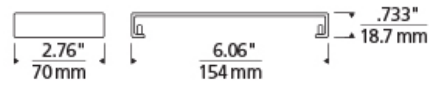

Surge Mechanical Connector

DESCRIPTION

Joins multiple Surge Linear Suspension fixtures to form a continuous row. Each fixture requires its own junction box.

WEIGHT

0.2lb / 0.09kg ±

ORDERING INFORMATION

700SURG FINISH