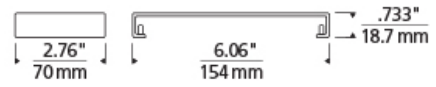

Surge Mechanical Connector T20

DESCRIPTION

Joins multiple Surge Linear Suspension fixtures to form a continuous row. Each fixture requires its own junction box.

WEIGHT

0.2lb / 0.09kg ±

ORDERING INFORMATION