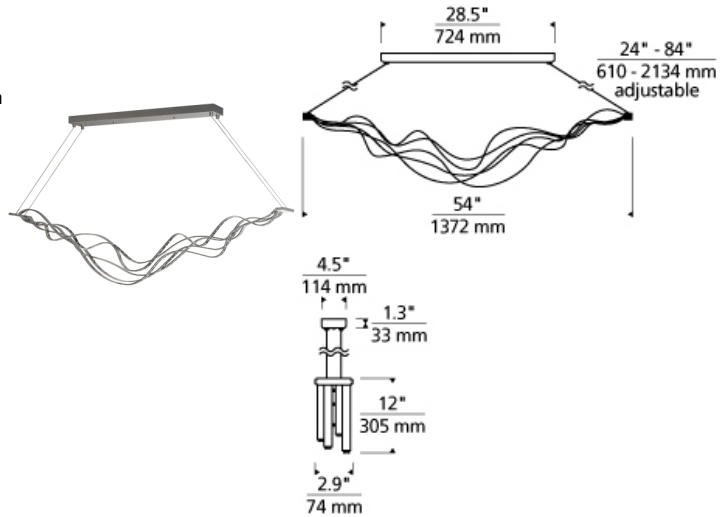

LINEAR SUSPENSION

Surge Linear Suspension

DESCRIPTION

The graceful force of ocean waves is captured as each of its individual bands gently undulates and combines to form a striking and powerful fixture—further enhanced by its ultra-slim LED profile. Downward and upward facing LED strips provides downlight and uplight to create layers of illumination. To empower lighting designers to create unique applications, fixtures can be linked together end-to-end to create longer, continuous runs using optional Mechanical Connector. Includes 75 watts of LED (63 watts, 4200 net lumens of downlight and 12 watts, 800 net lumens of uplight), 3000K. Ships with 12 ft of field-cutttable cable. Dimmable with low-voltage electronic dimmer.

INSTALLATION

This product can mount to either a 4" square electrical box with round plaster ring or an octagonal electrical box (not included).

WEIGHT

21.00-22lb / 9.53-9.98kg ±

satin nickel

white

ORDERING INFORMATION