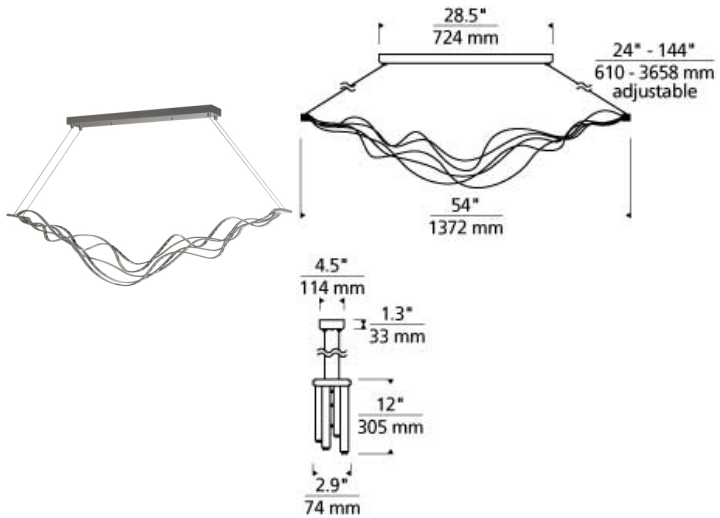

LINEAR SUSPENSION

Surge Linear Suspension LED T20

DESCRIPTION

The Surge linear suspension by Tech Lighting appears to float effortlessly with its smooth wavy lines. The graceful force of ocean waves is captured when gently undulating bands of downward and upward firing LED strips join to form a striking fixture capable of creating layers of illumination. Fixtures can be linked together end-to-end to create longer, continuous runs using the optional Mechanical Connector. The Surge fixture spans 54" in length making it ideal for conference room lighting, foyer lighting and a host of commercial and residential lighting applications. Your choice of fully dimmable LED lamping ships with the Surge saving you both time and money. Downward and upward facing LED strips provides downlight and uplight to create layers of illumination. To empower lighting designers to create unique applications, fixtures can be linked together end-to-end to create longer, continuous runs using optional Mechanical Connector. Includes 75 watts of LED (63 watts, 4200 net lumens of downlight and 12 watts, 800 net lumens of uplight), 3000K. Ships with 12 ft of field-cutable cable. Dimmable with low-voltage electronic dimmer.

INSTALLATION

This product can mount to either a 4" square electrical box with round plaster ring or an octagonal electrical box (not included).

WEIGHT

21.00-22lb / 9.53-9.98kg ±

satin nickel

white

ORDERING INFORMATION