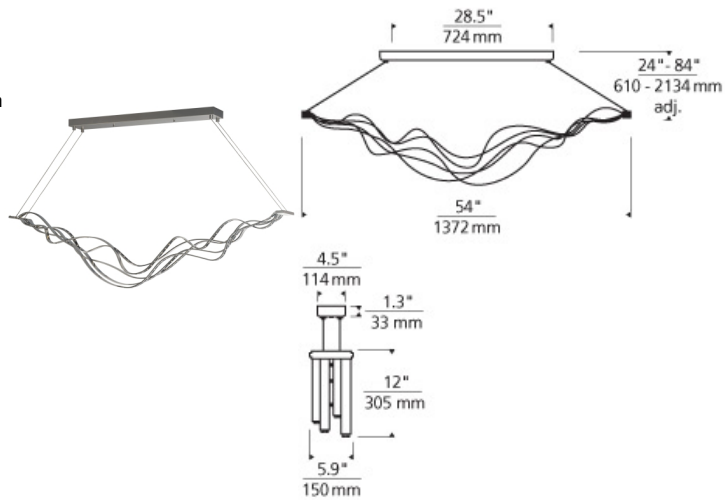

LINEAR SUSPENSION

Surge Linear Suspension

DESCRIPTION

The graceful force of ocean waves is captured as each of its individual bands gently undulates and combines to form a striking and powerful fixture—further enhanced by its ultra-slim LED profile. Downward and upward facing LED strips provides downlight and uplight to create layers of illumination. To empower lighting designers to create unique applications, fixtures can be linked together end-to-end to create longer, continuous runs using optional Mechanical Connector. Includes 75 watts of LED (63 watts, 4200 net lumens of downlight and 12 watts, 800 net lumens of uplight), 3000K. Ships with 12 ft of field-cutttable cable. Dimmable with low-voltage electronic dimmer.

INSTALLATION

This product can mount to either a 4" square electrical box with round plaster ring or an octagonal electrical box (not included).

WEIGHT

21.00lb / 9.53kg ±

satin nickel

white

ORDERING INFORMATION