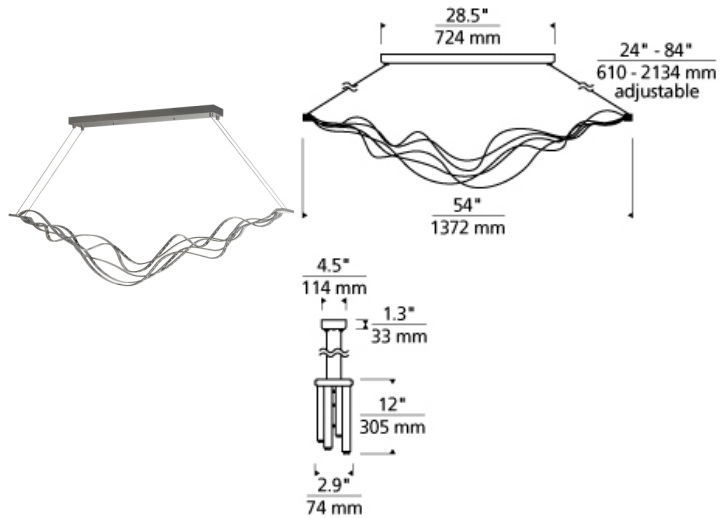

LINEAR SUSPENSION

Surge Linear Suspension LED T20

DESCRIPTION

The Surge linear suspension by Tech Lighting appears to float effortlessly with its smooth wavy lines. The graceful force of ocean waves is captured when gently undulating bands of downward and upward firing LED strips join to form a striking fixture capable of creating layers of illumination. Fixtures can be linked together end-to-end to create longer, continuous runs using the optional Mechanical Connector. The Surge fixture spans 54" in length making it ideal for conference room lighting, foyer lighting and a host of commercial and residential lighting applications. Your choice of fully dimmable LED lamping ships with the Surge saving you both time and money. Downward and upward facing LED strips provides downlight and uplight to create layers of illumination. To empower lighting designers to create unique applications, fixtures can be linked together end-to-end to create longer, continuous runs using optional Mechanical Connector. Includes 75 watts of LED (63 watts, 4200 net lumens of downlight and 12 watts, 800 net lumens of uplight), 3000K. Ships with 12 ft of field-cuttable cable. Dimmable with low-voltage electronic dimmer.

INSTALLATION

This product can mount to either a 4" square electrical box with round plaster ring or an octagonal electrical box (not included).

WEIGHT

21.00-22lb / 9.53-9.98kg ±

satin nickel

white

ORDERING INFORMATION