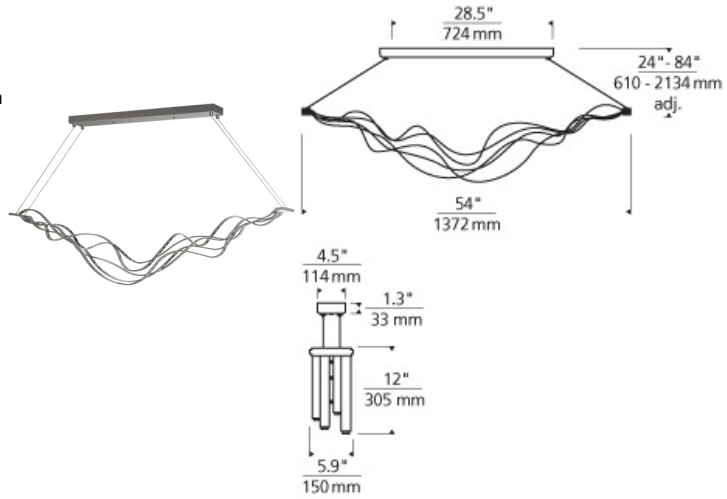

LINEAR SUSPENSION

Surge Linear Suspension

DESCRIPTION

The graceful force of ocean waves is captured as each of its individual bands gently undulates and combines to form a striking and powerful fixture—further enhanced by its ultra-slim LED profile. Downward and upward facing LED strips provides downlight and uplight to create layers of illumination. To empower lighting designers to create unique applications, fixtures can be linked together end-to-end to create longer, continuous runs using optional Mechanical Connector. Includes 75 watts of LED (63 watts, 4200 net lumens of downlight and 12 watts, 800 net lumens of uplight), 3000K. Ships with 12 ft of field-cutttable cable. Dimmable with low-voltage electronic dimmer.

INSTALLATION

This product can mount to either a 4" square electrical box with round plaster ring or an octagonal electrical box (not included).

WEIGHT

21.00lb / 9.53kg ±

satin nickel

white

ORDERING INFORMATION