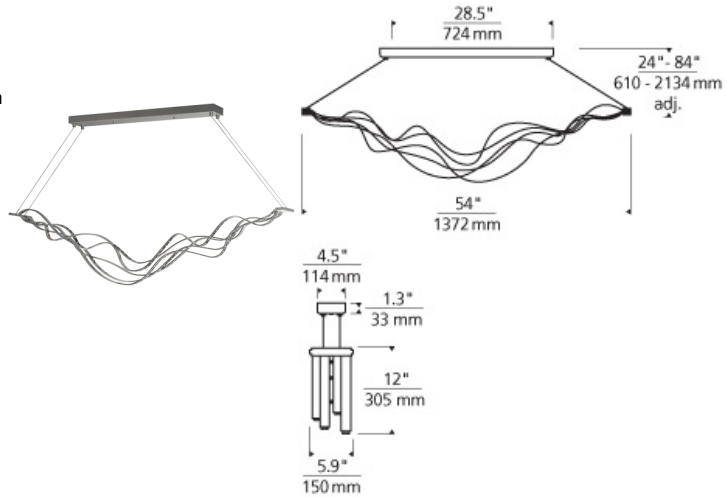

### DESCRIPTION

The graceful force of ocean waves is captured as each of its individual bands gently undulates and combines to form a striking and powerful fixture—further enhanced by its ultra-slim LED profile. Downward and upward facing LED strips provides downlight and uplight to create layers of illumination. To empower lighting designers to create unique applications, fixtures can be linked together end-to-end to create longer, continuous runs using optional Mechanical Connector. Includes 75 watts of LED (63 watts, 4200 net lumens of downlight and 12 watts, 800 net lumens of uplight), 3000K. Ships with field-cutttable cable. Dimmable with low-voltage electronic dimmer.

### INSTALLATION

This product can mount to either a 4" square electrical box with round plaster ring or an octagonal electrical box (not included).

### WEIGHT

21.00lb / 9.53kg ±

satin nickel

white