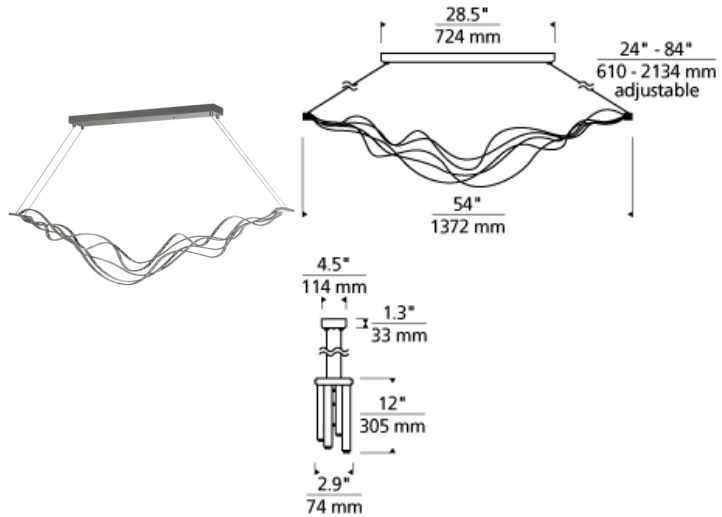

# LINEAR SUSPENSION

### DESCRIPTION

The Surge linear suspension by Tech Lighting appears to float effortlessly with its smooth wavy lines. The graceful force of ocean waves is captured when gently undulating bands of downward and upward firing LED strips join to form a striking fixture capable of creating layers of illumination. Fixtures can be linked together end-to-end to create longer, continuous runs using the optional Mechanical Connector. The Surge fixture spans 54" in length making it ideal for conference room lighting, foyer lighting and a host of commercial and residential lighting applications. Your choice of fully dimmable LED lamping ships with the Surge saving you both time and money. Downward and upward facing LED strips provides downlight and uplight to create layers of illumination. To empower lighting designers to create unique applications, fixtures can be linked together end-to-end to create longer, continuous runs using optional Mechanical Connector. Includes 75 watts of LED (63 watts, 4200 net lumens of downlight and 12 watts, 800 net lumens of uplight), 3000K. Ships with 12 ft of field-cuttable cable. Dimmable with low-voltage electronic dimmer.

### INSTALLATION

This product can mount to either a 4" square electrical box with round plaster ring or an octagonal electrical box (not included).

### WEIGHT

21.00-22lb / 9.53-9.98kg ±

satin nickel

white