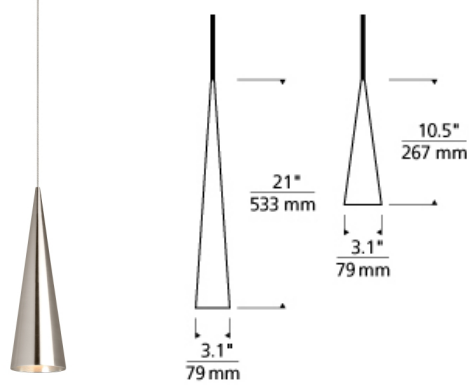

### DESCRIPTION

Sleek metal cone, available in large and small versions and three finishes. Small and Large include low-voltage, 35 watt MR16 lamp or replaceable 6 watt, 435 delivered lumen, 3000K replaceable SORAA LED MR16 lamp. Ships with six feet of field-cuttable cable. Works with SORAA.