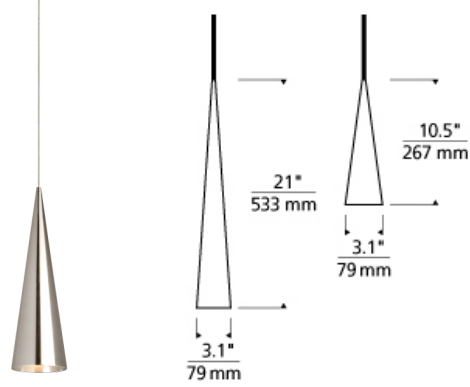

## Summit Pendant

### DESCRIPTION

Sophistication meets simplicity in the Summit pendant by Tech Lighting. This sleek spun metal cone will add subtle drama while adding a punch of task lighting onto surfaces below. The Summit is available in three graduated size making it ideal for kitchen island task lighting, dining room lighting and a host of other residential and commercial lighting applications. The Summit is available in three contemporary shade finishes and ships with your choice of halogen or LED lamping, both options are fully dimmable to create the desired ambiance in your special space. For even greater design customization pair the Summit pendant with the Monorail system by Tech Lighting. Small and Large rated for (1) low-voltage, 35 watt max, bi-pin lamp/Dimmable with low-voltage electronic or magnetic dimmer (based on the transformer) (Lamp Not Included) LED includes 12 volt 8 watt, 435 delivered lumen, 3000K replaceable SORAA LED MR16 lamp. Ships with six feet of field-cuttable cable. Works with SORAA.

### WEIGHT

1-1.5lb / 0.45-0.68kg ±