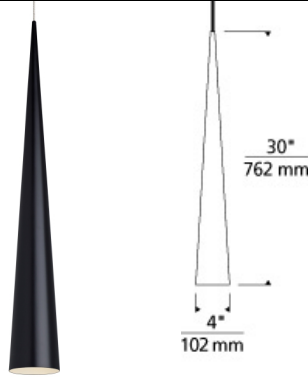

LOW - VOLTAGE PENDANTS

Summit Grande Pendant

DESCRIPTION

The Summit Grande pendant light from Tech Lighting features a sleek, elongated metal cone which is available three contemporary finishes including matte white, matte black and satin nickel. Use alone as a Monopoint pendant, add to a Tech Lighting MonoRail system or combine with the other two sizes of Summit pendant lights, large and small, to create a custom chandelier. Grande includes low-voltage, 50 watt MR16 lamp or replaceable 6 watt, 435 delivered lumen, 3000K replaceable SORAA LED MR16 lamp. Ships with six feet of field-cutttable cable. Works with SORAA.

INSTALLATION

Socket terminates with FreeJack male connector, which may be installed into a system connector. Elements ordered with a system prefix include a connector for that system.

ACCESSORIES & OPTICAL CONTROLS

Line-voltage Swag Hook

WEIGHT

3-3lb / 1.36-1.36kg ±

ORDERING INFORMATION

700 SYSTEM	SUM	SHAPE OR SIZE	FINISH	LAMP
FJ FREEJACK		G GRANDE	B BLACK	12 VOLT HALOGEN
MP MONOPOINT			S SATIN NICKEL	-LED930 12 VOLT LED 90 CRI 3000K
MO MONORAIL			W WHITE	-24 24 VOLT HALOGEN
MO2 TWO-CIRCUIT MONORAIL				

Note: Note: MP includes 4" Round Flush Canopy.