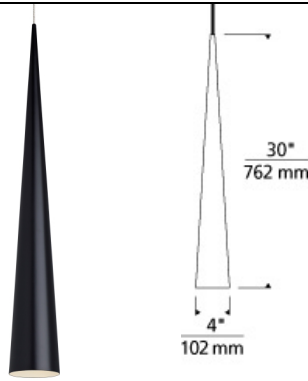

LOW - VOLTAGE PENDANTS

Summit Grande Pendant

DESCRIPTION

The Summit Grande pendant light from Tech Lighting features a sleek, elongated metal cone which is available three contemporary finishes including matte white, matte black and satin nickel. Use alone as a Monopoint pendant, add to a Tech Lighting MonoRail system or combine with the other two sizes of Summit pendant lights, large and small, to create a custom chandelier. Grande includes low-voltage, 50 watt MR16 lamp or replaceable 6 watt, 435 delivered lumen, 3000K replaceable SORAA LED MR16 lamp. Ships with six feet of field-cutttable cable. Works with SORAA.

INSTALLATION

Socket terminates with FreeJack male connector, which may be installed into a system connector. Elements ordered with a system prefix include a connector for that system.

ACCESSORIES & OPTICAL CONTROLS

Line-voltage Swag Hook

WEIGHT

3-3lb / 1.36-1.36kg ±

ORDERING INFORMATION

700 SYSTEM	SUM	SHAPE OR SIZE	FINISH	LAMP
FJ FREEJACK		G GRANDE	B BLACK	12 VOLT HALOGEN
MP MONOPOINT			S SATIN NICKEL	-LED930 12 VOLT LED 90 CRI 3000K
MO MONORAIL			W WHITE	-24 24 VOLT HALOGEN
MO2 TWO-CIRCUIT MONORAIL				

Note: Note: MP includes 4" Round Flush Canopy.