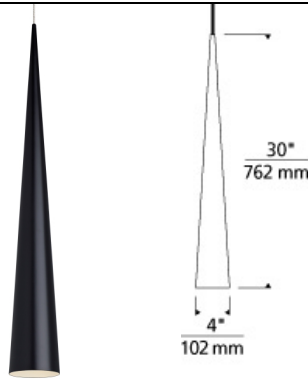

LOW - VOLTAGE PENDANTS

Summit Grande Pendant

DESCRIPTION

The Summit Grande pendant light from Tech Lighting features a sleek, elongated metal cone which is available three contemporary finishes including matte white, matte black and satin nickel. Use alone as a Monopoint pendant, add to a Tech Lighting MonoRail system or combine with the other two sizes of Summit pendant lights, large and small, to create a custom chandelier. Grande includes low-voltage, 50 watt MR16 lamp or replaceable 6 watt, 435 delivered lumen, 3000K replaceable SORAA LED MR16 lamp. Ships with six feet of field-cutttable cable. Works with SORAA.

INSTALLATION

Socket terminates with FreeJack male connector, which may be installed into a system connector. Elements ordered with a system prefix include a connector for that system.

ACCESSORIES & OPTICAL CONTROLS

Line-voltage Swag Hook

WEIGHT

3-3lb / 1.36-1.36kg ±

ORDERING INFORMATION

700 SYSTEM	SUM	SHAPE OR SIZE	FINISH	LAMP
FJ FREEJACK		G GRANDE	B BLACK	12 VOLT HALOGEN
MP MONOPOINT			S SATIN NICKEL	-LED930 12 VOLT LED 90 CRI 3000K
MO MONORAIL			W WHITE	-24 24 VOLT HALOGEN
MO2 TWO-CIRCUIT MONORAIL				

Note: Note: MP includes 4" Round Flush Canopy.

700 ____ SUM ____

FIXTURE TYPE: _____

JOB NAME: _____

NOTES: _____
