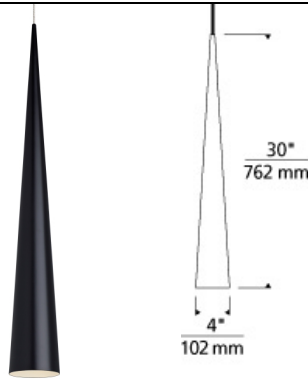

LOW - VOLTAGE PENDANTS

Summit Grande Pendant

DESCRIPTION

The Summit Grande pendant light from Tech Lighting features a sleek, elongated metal cone which is available three contemporary finishes including matte white, matte black and satin nickel. Use alone as a Monopoint pendant, add to a Tech Lighting MonoRail system or combine with the other two sizes of Summit pendant lights, large and small, to create a custom chandelier. Grande includes low-voltage, 50 watt MR16 lamp or replaceable 6 watt, 435 delivered lumen, 3000K replaceable SORAA LED MR16 lamp. Ships with six feet of field-cutttable cable. Works with SORAA.

INSTALLATION

Socket terminates with FreeJack male connector, which may be installed into a system connector. Elements ordered with a system prefix include a connector for that system.

ACCESSORIES & OPTICAL CONTROLS

Line-voltage Swag Hook

WEIGHT

3-3lb / 1.36-1.36kg ±

ORDERING INFORMATION

700 SYSTEM	SUM	SHAPE OR SIZE	FINISH	LAMP
FJ FREEJACK		G GRANDE	B BLACK	12 VOLT HALOGEN
MP MONOPOINT			S SATIN NICKEL	-LED930 12 VOLT LED 90 CRI 3000K
MO MONORAIL			W WHITE	-24 24 VOLT HALOGEN
MO2 TWO-CIRCUIT MONORAIL				

Note: Note: MP includes 4" Round Flush Canopy.

700 ____ SUM _____

FIXTURE TYPE: _____

JOB NAME: _____

NOTES: _____
