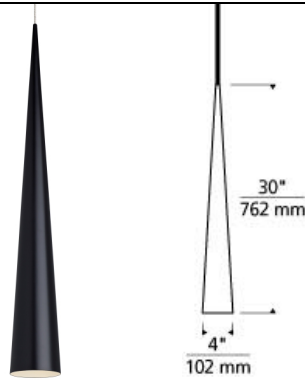

LOW - VOLTAGE PENDANTS

Summit Grande Pendant LED SORAA T20

DESCRIPTION

Sophistication meets simplicity in the Summit pendant by Tech Lighting. This sleek spun metal cone will add subtle drama while adding a punch of task lighting onto surfaces below. The Summit is available in three graduated size making it ideal for kitchen island task lighting, dining room lighting and a host of other residential and commercial lighting applications. The Summit is available in three contemporary shade finishes and ships with your choice of halogen or LED lamping, both options are fully dimmable to create the desired ambiance in your special space. For even greater design customization pair the Summit pendant with the Monorail system by Tech Lighting. Grande rated for (1) low-voltage, 50 watt max, bi-pin lamp/Dimmable with low-voltage electronic or magnetic dimmer (based on transformer)(Lamp Not Included) LED includes 120 volt 8 watt, 435 delivered lumen, 3000K replaceable SORAA LED MR16 lamp (based on transformer). Ships with six feet of field-cutable cable. Works with SORAA.

Line-voltage Swag Hook

WEIGHT

3-3lb / 1.36-1.36kg ±

black

satin nickel

white

ORDERING INFORMATION

700	SYSTEM	SUM	SHAPE OR SIZE	FINISH	LAMP
FJ	FREEJACK		G	B BLACK	NO LAMP
MP	MONOPOINT			S SATIN NICKEL	-LED930 12 VOLT LED 90 CRI 3000K
MO	MONORAIL			W WHITE	-24 24 VOLT HALOGEN
MO2	TWO-CIRCUIT MONORAIL				