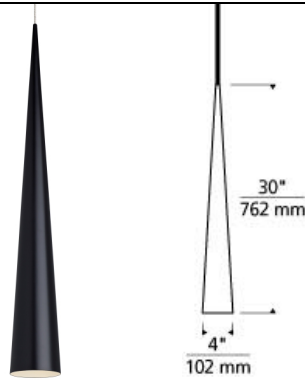

LOW - VOLTAGE PENDANTS

Summit Grande Pendant LED SORAA T20

DESCRIPTION

Sophistication meets simplicity in the Summit pendant by Tech Lighting. This sleek spun metal cone will add subtle drama while adding a punch of task lighting onto surfaces below. The Summit is available in three graduated size making it ideal for kitchen island task lighting, dining room lighting and a host of other residential and commercial lighting applications. The Summit is available in three contemporary shade finishes and ships with your choice of halogen or LED lamping, both options are fully dimmable to create the desired ambiance in your special space. For even greater design customization pair the Summit pendant with the Monorail system by Tech Lighting. Grande rated for (1) low-voltage, 50 watt max, bi-pin lamp/Dimmable with low-voltage electronic or magnetic dimmer (based on transformer)(Lamp Not Included) LED includes 120 volt 8 watt, 435 delivered lumen, 3000K replaceable SORAA LED MR16 lamp (based on transformer). Ships with six feet of field-cutable cable. Works with SORAA.

Line-voltage Swag Hook

WEIGHT

3-3lb / 1.36-1.36kg ±

black

satin nickel

white

ORDERING INFORMATION

700 SYSTEM	SUM	SHAPE OR SIZE	FINISH	LAMP
FJ	FREEJACK	G	B BLACK	NO LAMP
MP	MONOPOINT		S SATIN NICKEL	-LED930 12 VOLT LED 90 CRI 3000K
MO	MONORAIL		W WHITE	-24 24 VOLT HALOGEN
MO2	TWO-CIRCUIT MONORAIL			