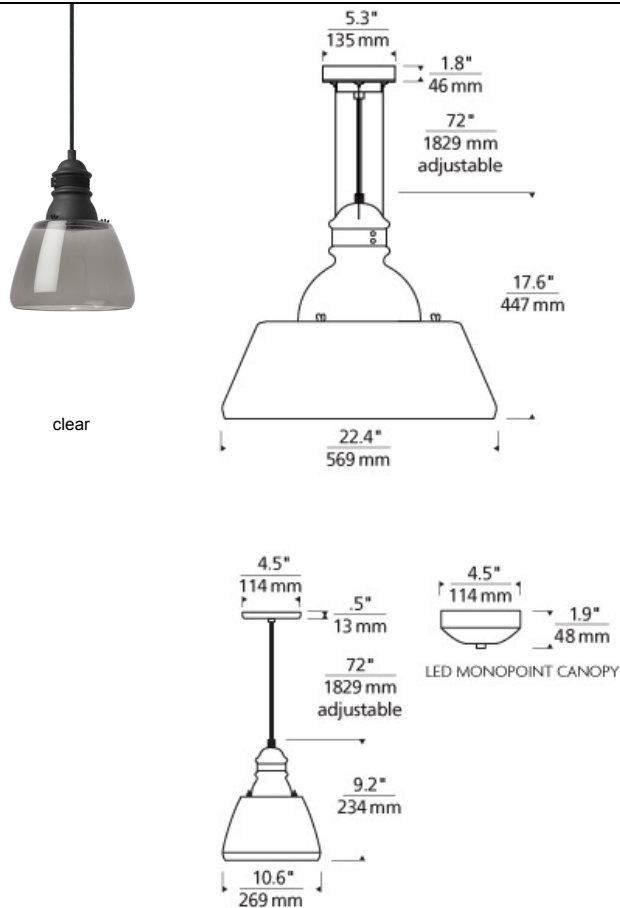

LINE - VOLTAGE PENDANTS / SUSPENSION

Stratton Pendant

DESCRIPTION

The Stratton is the ultimate marriage of industrial and modern elegance. This Italian made large-scale, hand-blown glass shade is completed by a decorative metal housing that is garnished with a riveted canvas detail. The thoughtfully hidden light source leaves the beautiful glass uninterrupted. This industrial inspired pendant is available in two distinct sizes, large and small, allowing the Stratton to accommodate task lighting and general illumination in consumer applications and commercial applications alike. Your choice of shade color and lamping makes the Stratton fully customizable to fit your unique space. The Stratton ships with your choice of fully dimmable LED lamping options and Halogen lamping saving you time and money. The light source is hidden inside the metal cap leaving the beautiful, transparent Italian glass left uninterrupted. A hexcell louver sits below the light source to eliminate glare when viewed from below. Small includes 120V, 39 watt Halogen PAR 20 lamp or 15 watt, 260 net lumen, 2700K or 3000K field replaceable LED module. Large includes 120V, 60 watt Halogen PAR 30 lamp or 22 watt, 500 net lumen, 2700K or 3000K field replaceable LED module. Fixture provided six feet of field-cuttable cloth cord to match finish selection. LED version dimmable with low-voltage electronic dimmer.

INSTALLATION

This product can mount to either a 4" square electrical box with round plaster ring or an octagonal electrical box (not included).

WEIGHT

13.80lb / 6.26kg ±

ORDERING INFORMATION

700	SYSTEM	STNP	SHAPE OR SIZE	COLOR	FINISH	LAMP
TD	LINE-VOLTAGE PENDANTS/SUSPENSION		L LARGE S SMALL	C CLEAR K SMOKE	B BLACK Y GRAY	-LED27 LED 80 CRI 2700K 120V -LED27-277 LED 80 CRI 2700K 277V -LED30 LED 80 CRI 3000K 120V -LED30-277 LED 80 CRI 3000K 277V -PAR 120 VOLT HALOGEN