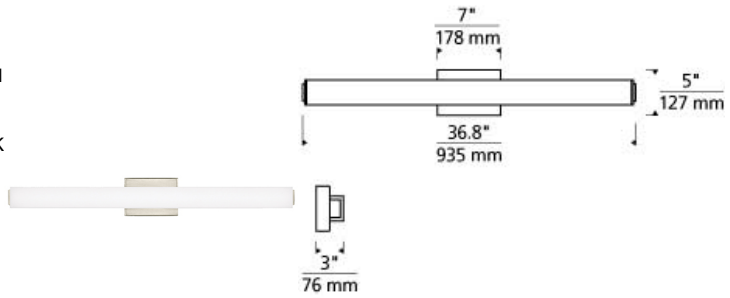

Steele 36 Bath

LED ADA T20

DESCRIPTION

The modern, rectilinear Steele bath vanity bar light by Tech Lighting is a smart solution for both residential and commercial settings. The Frosted Acrylic diffuser mounts to a sleek backplate and finished with elegant end caps. Its energy efficient, integrated LED light delivers a choice of either a 2700K or 3000K color temperature at 90 CRI. Hardware is cleverly hidden to finish the look. Steele comes in a choice of 24" or 36" long, each with a 5" height and a 3" extension, making them ADA compliant. The bath light comes with a choice of either a Polished Chrome finish or a Satin Nickel finish. Damp-rated and dimmable. LED includes 36 watt 1639 delivered lumens 90 CRI 2700K or 3000K LED module. Dimmable with a low-voltage electronic dimmer. Mounts vertically or horizontally. ADA compliant. 120v or 277v.

WEIGHT

3.5-4lb / 1.59-1.81kg ±

polished chrome satin nickel

ORDERING INFORMATION

700BCSTLE	LENGTH (A)	FINISH	LAMP
36	36"	C CHROME S SATIN NICKEL	-LED927 LED 90 CRI 2700K 120V -LED927-277 LED 90 CRI 2700K 277V -LED930 LED 90 CRI 3000K 120V -LED930-277 LED 90 CRI 3000K 277V