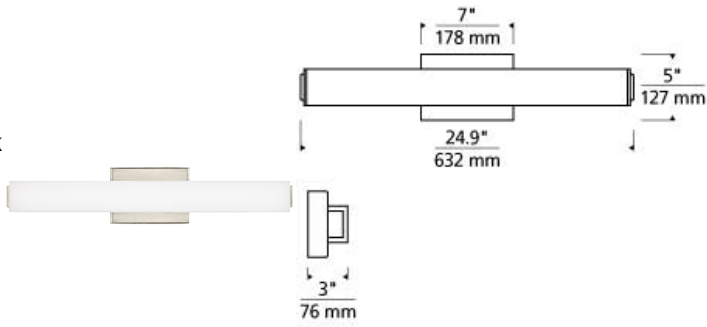

Steele 24 Bath

LED ADA T20

DESCRIPTION

The modern, rectilinear Steele bath vanity bar light by Tech Lighting is a smart solution for both residential and commercial settings. The Frosted Acrylic diffuser mounts to a sleek backplate and finished with elegant end caps. Its energy efficient, integrated LED light delivers a choice of either a 2700K or 3000K color temperature at 90 CRI. Hardware is cleverly hidden to finish the look. Steele comes in a choice of 24" or 36" long, each with a 5" height and a 3" extension, making them ADA compliant. The bath light comes with a choice of either a Polished Chrome finish or a Satin Nickel finish. Damp-rated and dimmable. LED includes 25 watt 1218 delivered lumens 90 CRI 2700K or 3000K LED module. Dimmable with a low-voltage electronic dimmer. Mounts vertically or horizontally. ADA compliant. 120v or 277v.

WEIGHT

2.5-3lb / 1.13-1.36kg ±

satin nickel polished chrome

ORDERING INFORMATION

700BCSTLE	LENGTH (A)	FINISH	LAMP
	24 24"	C CHROME S SATIN NICKEL	-LED927 LED 90 CRI 2700K 120V -LED927-277 LED 90 CRI 2700K 277V -LED930 LED 90 CRI 3000K 120V -LED930-277 LED 90 CRI 3000K 277V