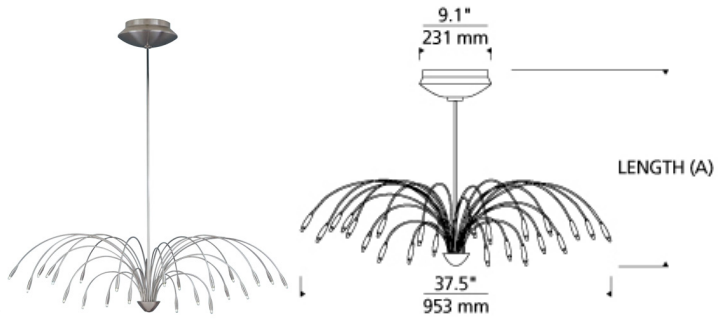

### DESCRIPTION

The Staccato chandelier by Tech Lighting is a contemporary interpretation of the classic chandelier. This beautiful fixture features twenty-four gracefully arched rods, each tipped with a fully dimmable sparkling lamp. The Staccato draws the eye in with its elegantly arched arms and wide stature making it ideal for dining room lighting, living room lighting and foyer lighting. The Staccato is available in two on-trend finishes, Chrome and Satin Nickel and is available in three distinct sizes to fit your special space. The Staccato ships with 24 Xenon bi-pin lamps, lamping is fully-dimmable to create the desired ambiance in your special space. 9" diameter round canopy houses a 300 watt electronic transformer with short circuit protection. Includes twenty-four 12 volt, 10 watt Xenon bi-pin lamps. Dimmable with a low-voltage electronic dimmer.

### INSTALLATION

This product can mount to either a 4" square electrical box with round plaster ring or an octagonal electrical box (not included).

### ORDERING INFORMATION

700STAC	LENGTH (A)	FINISH	LAMP
20	20"	C CHROME	(T20)
32	32"	S SATIN NICKEL	
44	44"		

**TECH LIGHTING®**

7400 Linder Avenue T 847.410.4400  
Skokie, Illinois 60077 F 847.410.4500

Tech Lighting, L.L.C.