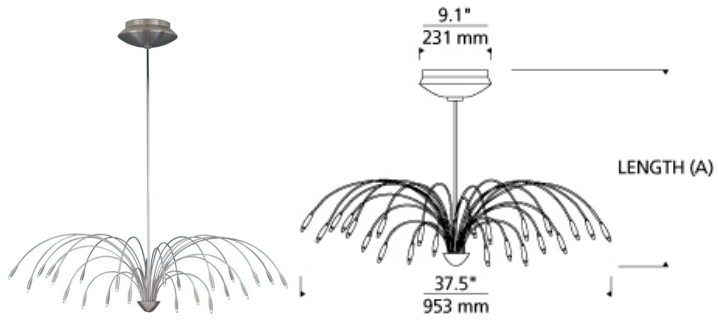

LINE - VOLTAGE PENDANTS / SUSPENSION

Staccato Chandelier T20

DESCRIPTION

The Staccato chandelier by Tech Lighting is a contemporary interpretation of the classic chandelier. This beautiful fixture features twenty-four gracefully arched rods, each tipped with a fully dimmable sparkling lamp. The Staccato draws the eye in with its elegantly arched arms and wide stature making it ideal for dining room lighting, living room lighting and foyer lighting. The Staccato is available in two on-trend finishes, Chrome and Satin Nickel and is available in three distinct sizes to fit your special space. The Staccato ships with 24 Xenon bi-pin lamps, lamping is fully-dimmable to create the desired ambiance in your special space. 9" diameter round canopy houses a 300 watt electronic transformer with short circuit protection. Includes twenty-four 12 volt, 10 watt Xenon bi-pin lamps. Dimmable with a low-voltage electronic dimmer.

INSTALLATION

This product can mount to either a 4" square electrical box with round plaster ring or an octagonal electrical box (not included).

WEIGHT

15-22lb / 6.8-9.98kg ±

ORDERING INFORMATION

700STAC	LENGTH (A)	FINISH	LAMP
20	20"	C CHROME	(T20)
32	32"	S SATIN NICKEL	
44	44"		

TECH LIGHTING®

7400 Linder Avenue T 847.410.4400
Skokie, Illinois 60077 F 847.410.4500

Tech Lighting, L.L.C.

700STAC _____

FIXTURE TYPE: _____

JOB NAME: _____

NOTES: _____

_____

_____

©2019 Tech Lighting, L.L.C. All Rights Reserved. The "Tech Lighting" graphic is a registered trademark of Tech Lighting, L.L.C. Tech Lighting reserves the right to change specifications for product improvements without notification.