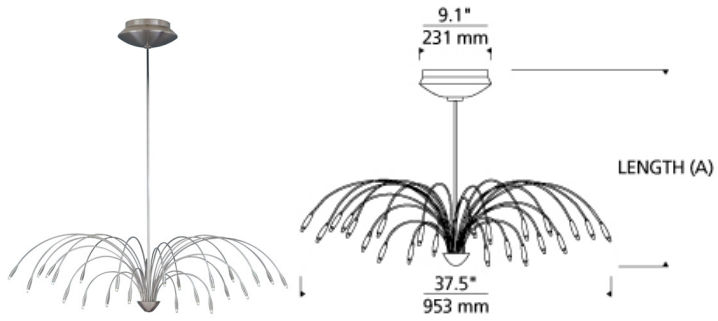

LINE - VOLTAGE PENDANTS / SUSPENSION

Staccato Chandelier T20

DESCRIPTION

The Staccato chandelier by Tech Lighting is a contemporary interpretation of the classic chandelier. This beautiful fixture features twenty-four gracefully arched rods, each tipped with a fully dimmable sparkling lamp. The Staccato draws the eye in with its elegantly arched arms and wide stature making it ideal for dining room lighting, living room lighting and foyer lighting. The Staccato is available in two on-trend finishes, Chrome and Satin Nickel and is available in three distinct sizes to fit your special space. The Staccato ships with 24 Xenon bi-pin lamps, lamping is fully-dimmable to create the desired ambiance in your special space. 9" diameter round canopy houses a 300 watt electronic transformer with short circuit protection. Includes twenty-four 12 volt, 10 watt Xenon bi-pin lamps. Dimmable with a low-voltage electronic dimmer.

INSTALLATION

This product can mount to either a 4" square electrical box with round plaster ring or an octagonal electrical box (not included).

WEIGHT

15-22lb / 6.8-9.98kg ±

staccato
chandelier

ORDERING INFORMATION

700STAC	LENGTH (A)	FINISH	LAMP
20	20"	C CHROME	(T20)
32	32"	S SATIN NICKEL	
44	44"		

TECH LIGHTING®

7400 Linder Avenue T 847.410.4400
Skokie, Illinois 60077 F 847.410.4500

Tech Lighting, L.L.C.

700STAC _____