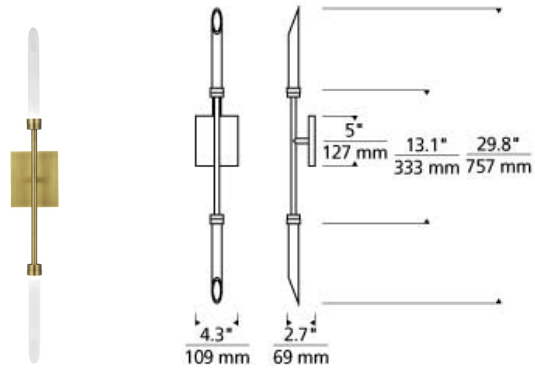

Spur Wall LED ADA

DESCRIPTION

Two glass spurs dramatically extend in opposite directions, illuminated by a compact diffused LED light source. The Spur Wall Sconce by Tech Lighting is offered in three distinct finishes, the Spur Wall Sconce rounds out the entire Spur family of chandeliers, pendant and ceiling mount. Mounting options include vertical or horizontal, great for any bathroom or vanity lighting. Lamping options are compatible with most dimmers. Refer to Dimming Chart for more information. Includes 120 volt 14.4 watts, 742 delivered lumens 2700K LED module. Dimmable with most LED compatible ELV and TRIAC dimmers. 277V compatible with 0-10V dimmers. Mounts up or down.

INSTALLATION

This product can mount to either a 4" square electrical box with round plaster ring or an octagonal electrical box (not included).

WEIGHT

2-2lb / 0.91-0.91kg ±

frost/aged brass frost/satin nickel frost/matte black