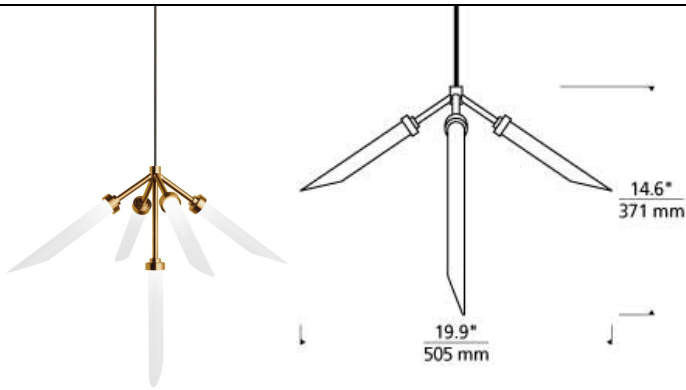

## Spur Pendant

LED T20

### DESCRIPTION

The Spur LED pendant light from Tech Lighting wholly modern interpretation of a mini chandelier. This delicately scaled pendant features five glass spurs extending dramatically in opposing directions, each illuminated by a compact, diffused LED light source for a totally modern look. Use with Tech Lighting Monorail over a kitchen island or dining table or combine both sizes using Tech Lighting Freejack Canopy systems to create a custom chandelier perfect for your special dining or living space. If you have something larger in mind, the Mara pendant light is the smallest in a family of three modern chandeliers available from Tech Lighting – simply search for Spur chandelier to find its close relatives. Includes (5) 2.5 watt, 91 delivered lumen (457 total delivered lumens), 2700K LED modules. Fixture provided with six feet of field-cutable cable. Dimmable with low-voltage electronic or magnetic dimmer (based on transformer).

### WEIGHT

1.8-1.8lb / 0.82-0.82kg ±

frost / aged brass frost / satin nickel