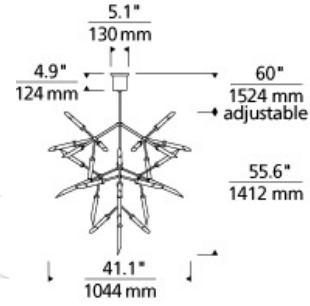

Spur Grande Chandelier

DESCRIPTION

The Spur Grande LED chandelier from Tech Lighting is a wholly modern interpretation of classic multi-arm chandelier, nine arms each feature a cluster of five glass spurs dramatically extending in opposing directions. Whether you select the warm aged brass finish or the sleek satin nickel finish, each chandelier features forty five individual frosted glass spurs which accent the LED light sources for an unmistakable high-end look. With its impactful scale and plentiful, fully dimmable LED light output, the Spur Grande chandelier is sure to make a dramatic modern statement as dining room lighting, living room lighting or foyer lighting. If you have something a bit smaller in mind, be sure to check out the medium scale Spur chandelier also available from Tech Lighting. Includes (45) 2.6 watt, 91 delivered lumen (4113 total delivered lumens), 2700K, LED modules. Fixture provided with 60" of variable rigid stems. Dimmable with low-voltage electronic dimmer.

INSTALLATION

This product can mount to either a 4" square electrical box with round plaster ring or an octagon electrical box.

WEIGHT

7.9-7.9lb / 3.58-3.58kg ±

frost / aged brass frost / satin nickel

ORDERING INFORMATION