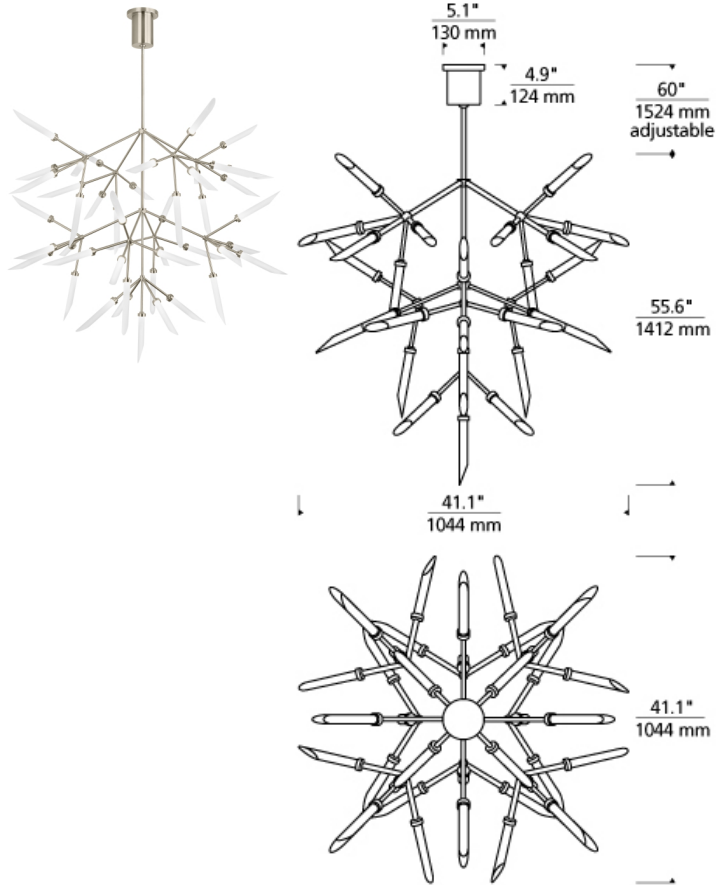

# Spur Grande Chandelier

LED T20

## DESCRIPTION

The Spur Grande LED chandelier from Tech Lighting is a wholly modern interpretation of classic multi-arm chandelier, nine arms each feature a cluster of five glass spurs dramatically extending in opposing directions. Whether you select the warm aged brass finish or the sleek satin nickel finish, each chandelier features forty five individual frosted glass spurs which accent the LED light sources for an unmistakable high-end look. With its impactful scale and plentiful, fully dimmable LED light output, the Spur Grande chandelier is sure to make a dramatic modern statement as dining room lighting, living room lighting or foyer lighting. If you have something a bit smaller in mind, be sure to check out the medium scale Spur chandelier also available from Tech Lighting. Includes (45) 2.6 watt, 91 delivered lumen (4113 total delivered lumens), 2700K, LED modules. Fixture provided with 36 inches of variable rigid stems (includes one 12 inch & two 24 inch stems) in coordinating finish. Dimmable with low-voltage electronic dimmer. Can be installed on a sloped ceiling up to 45°.

## INSTALLATION

This product can mount to either a 4" square electrical box with round plaster ring or an octagon electrical box.

## WEIGHT

16-16.5lb / 7.26-7.48kg ±

frost / aged brass frost / satin nickel