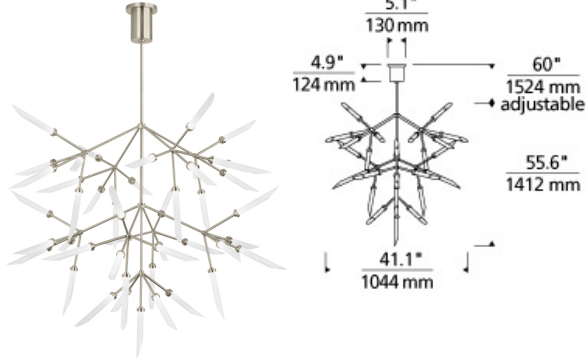

Spur Grande Chandelier

DESCRIPTION

The Spur Grande LED chandelier from Tech Lighting is a wholly modern interpretation of classic multi-arm chandelier, nine arms each feature a cluster of five glass spurs dramatically extending in opposing directions. Whether you select the warm aged brass finish or the sleek satin nickel finish, each chandelier features forty five individual frosted glass spurs which accent the LED light sources for an unmistakable high-end look. With its impactful scale and plentiful, fully dimmable LED light output, the Spur Grande chandelier is sure to make a dramatic modern statement as dining room lighting, living room lighting or foyer lighting. If you have something a bit smaller in mind, be sure to check out the medium scale Spur chandelier also available from Tech Lighting. Includes (45) 2.6 watt, 91 delivered lumen (4113 total delivered lumens), 2700K, LED modules. Fixture provided with 60" of variable rigid stems. Dimmable with low-voltage electronic dimmer.

INSTALLATION

This product can mount to either a 4" square electrical box with round plaster ring or an octagon electrical box.

WEIGHT

7.9-7.9lb / 3.58-3.58kg ±

frost / aged brass frost / satin nickel

ORDERING INFORMATION

700SPRG COLOR	FINISH	LAMP
F FROST	R AGED BRASS S SATIN NICKEL	-LED927 LED 90 CRI 2700K 120V

700 SPRG _____

FIXTURE TYPE: _____

JOB NAME: _____

NOTES: _____
