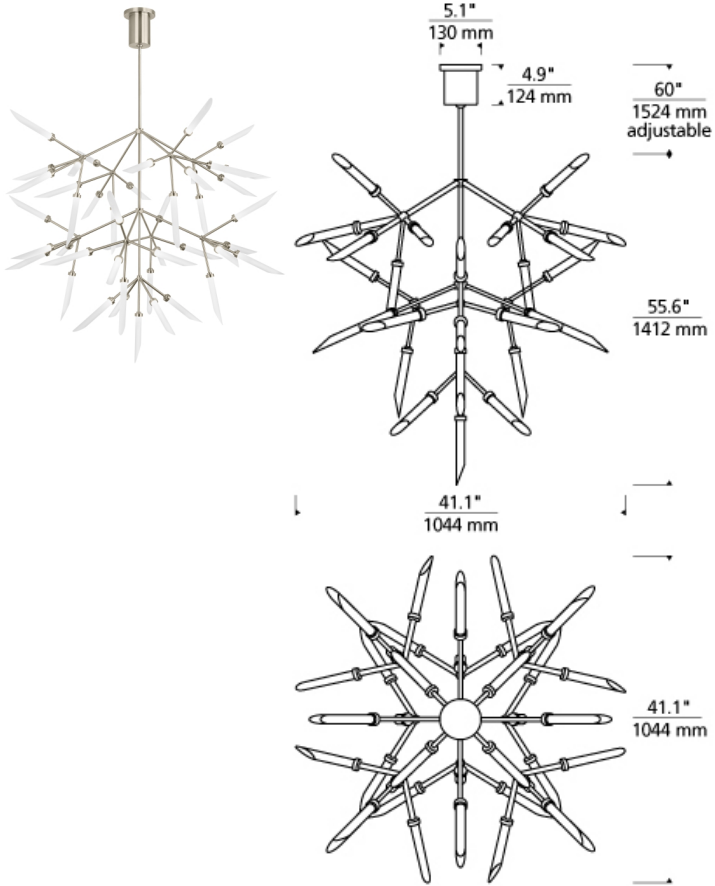

Spur Grande Chandelier

DESCRIPTION

The Spur Grande LED chandelier from Tech Lighting is a wholly modern interpretation of classic multi-arm chandelier, nine arms each feature a cluster of five glass spurs dramatically extending in opposing directions. Whether you select the warm aged brass finish or the sleek satin nickel finish, each chandelier features forty five individual frosted glass spurs which accent the LED light sources for an unmistakable high-end look. With its impactful scale and plentiful, fully dimmable LED light output, the Spur Grande chandelier is sure to make a dramatic modern statement as dining room lighting, living room lighting or foyer lighting. If you have something a bit smaller in mind, be sure to check out the medium scale Spur chandelier also available from Tech Lighting. (45) 2.6 watt, 91 delivered lumen (4113 total delivered lumens), 2700K, LED modules. Fixture provided with 60" of variable rigid stems. Dimmable with low-voltage electronic dimmer.

INSTALLATION

This product can mount to either a 4" square electrical box with round plaster ring or an octagon electrical box.

WEIGHT

16-16.5lb / 7.26-7.48kg ±

frost / aged brass frost / satin nickel

ORDERING INFORMATION

FIXTURE TYPE: _____

JOB NAME: _____

NOTES: _____
