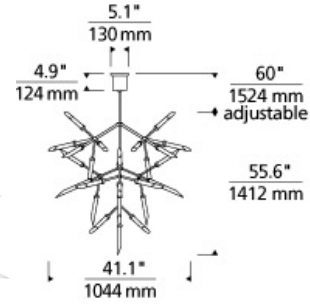

## DESCRIPTION

The Spur Grande LED chandelier from Tech Lighting is a wholly modern interpretation of classic multi-arm chandelier, nine arms each feature a cluster of five glass spurs dramatically extending in opposing directions. Whether you select the warm aged brass finish or the sleek satin nickel finish, each chandelier features forty five individual frosted glass spurs which accent the LED light sources for an unmistakable high-end look. With its impactful scale and plentiful, fully dimmable LED light output, the Spur Grande chandelier is sure to make a dramatic modern statement as dining room lighting, living room lighting or foyer lighting. If you have something a bit smaller in mind, be sure to check out the medium scale Spur chandelier also available from Tech Lighting. Includes (45) 2.6 watt, 91 delivered lumen (4113 total delivered lumens), 2700K, LED modules. Fixture provided with 60" of variable rigid stems. Dimmable with low-voltage electronic dimmer.

## INSTALLATION

This product can mount to either a 4" square electrical box with round plaster ring or an octagon electrical box.

## WEIGHT

7.9-7.9lb / 3.58-3.58kg ±

frost / aged brass frost / satin nickel