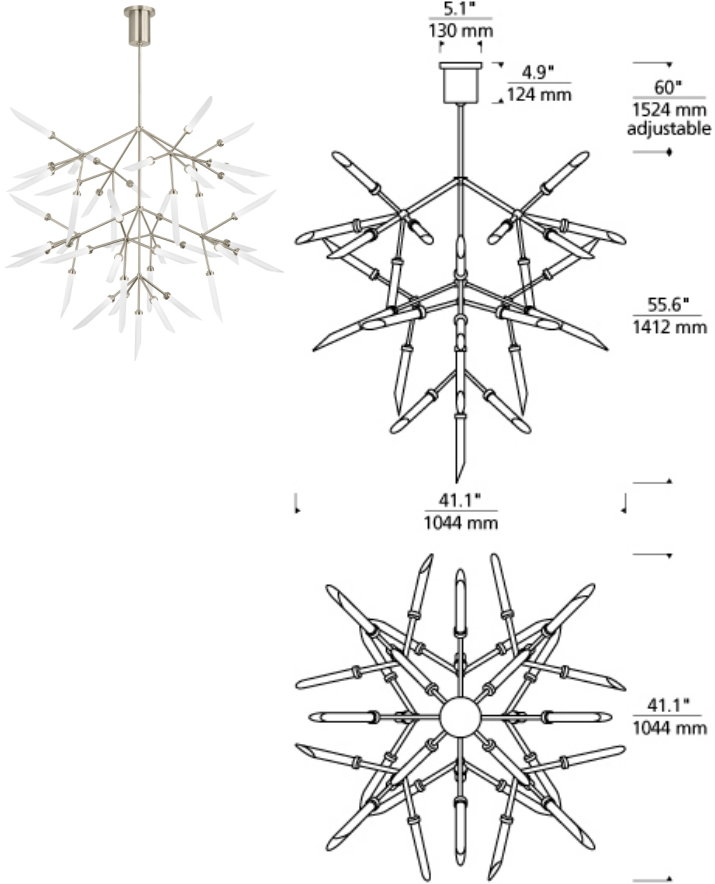

Spur Grande Chandelier

DESCRIPTION

The Spur Grande LED chandelier from Tech Lighting is a wholly modern interpretation of classic multi-arm chandelier, nine arms each feature a cluster of five glass spurs dramatically extending in opposing directions. Whether you select the warm aged brass finish or the sleek satin nickel finish, each chandelier features forty five individual frosted glass spurs which accent the LED light sources for an unmistakable high-end look. With its impactful scale and plentiful, fully dimmable LED light output, the Spur Grande chandelier is sure to make a dramatic modern statement as dining room lighting, living room lighting or foyer lighting. If you have something a bit smaller in mind, be sure to check out the medium scale Spur chandelier also available from Tech Lighting. (45) 2.6 watt, 91 delivered lumen (4113 total delivered lumens), 2700K, LED modules. Fixture provided with 60" of variable rigid stems. Dimmable with low-voltage electronic dimmer.

INSTALLATION

This product can mount to either a 4" square electrical box with round plaster ring or an octagon electrical box.

WEIGHT

16-16.5lb / 7.26-7.48kg ±

frost / aged brass frost / satin nickel

ORDERING INFORMATION

700SPRG COLOR	FINISH	LAMP
F FROST	R AGED BRASS S SATIN NICKEL	-LED927 LED 90 CRI 2700K 120V

TECH LIGHTING®

7400 Linder Avenue T 847.410.4400
Skokie, Illinois 60077 F 847.410.4500

Tech Lighting, L.L.C.

700 SPRG _____
FIXTURE TYPE: _____
JOB NAME: _____
NOTES: _____