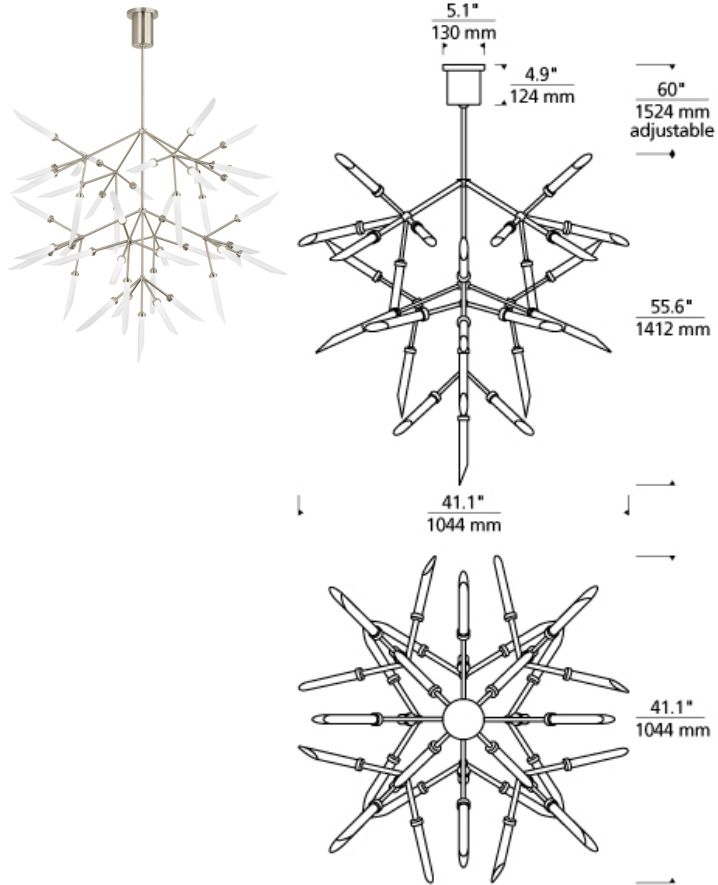

Spur Grande Chandelier LED

DESCRIPTION

The Spur Grande LED chandelier from Tech Lighting is a wholly modern interpretation of classic multi-arm chandelier, nine arms each feature a cluster of five glass spurs dramatically extending in opposing directions. Whether you select the warm aged brass finish or the sleek satin nickel finish, each chandelier features forty five individual frosted glass spurs which accent the LED light sources for an unmistakable high-end look. With its impactful scale and plentiful, fully dimmable LED light output, the Spur Grande chandelier is sure to make a dramatic modern statement as dining room lighting, living room lighting or foyer lighting. If you have something a bit smaller in mind, be sure to check out the medium scale Spur chandelier also available from Tech Lighting. Includes (45) 2.6 watt, 91 delivered lumen (4113 total delivered lumens), 2700K, LED modules. Fixture provided with 36 inches of variable rigid stems (includes one 12 inch & two 24 inch stems). Dimmable with low-voltage electronic dimmer. Can be installed on a sloped ceiling up to 45°.

INSTALLATION

This product can mount to either a 4" square electrical box with round plaster ring or an octagon electrical box.

WEIGHT

16-16.5lb / 7.26-7.48kg ±

frost / aged brass frost / satin nickel

ORDERING INFORMATION

700SPRG COLOR	FINISH	LAMP
F FROST	R AGED BRASS S SATIN NICKEL	-LED927 LED 90 CRI 2700K 120V

700 SPRG _____

FIXTURE TYPE: _____

JOB NAME: _____

NOTES: _____
