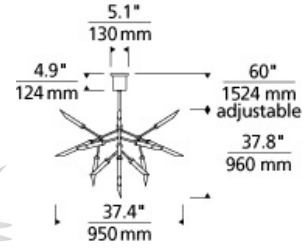

## INSTALLATION

This product can mount to either a 4" square electrical box with round plaster ring or an octagon electrical box.

## WEIGHT

5.9-5.9lb / 2.68-2.68kg ±

frost / aged brass frost / satin nickel