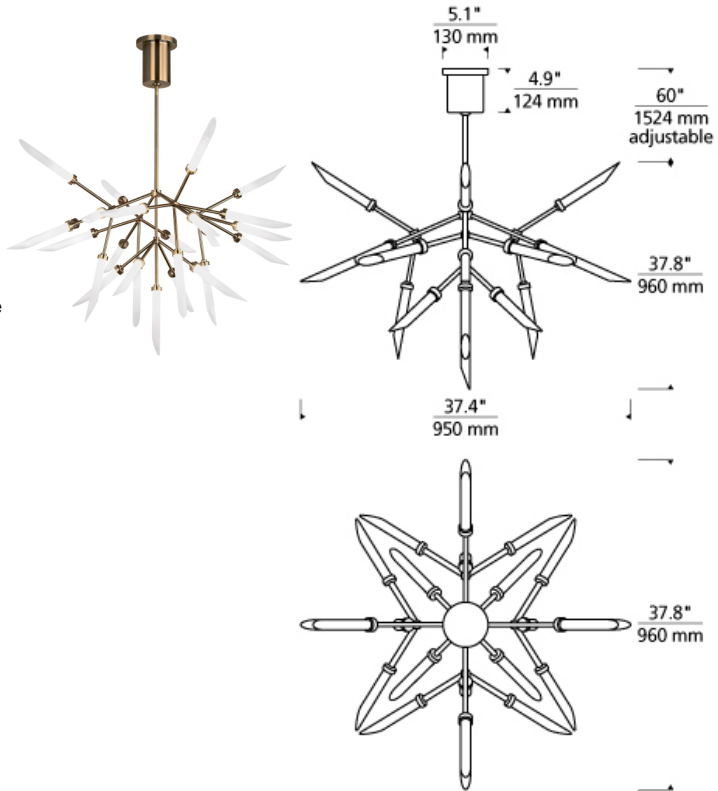

Spur Chandelier

DESCRIPTION

The Spur LED chandelier from Tech Lighting is a wholly modern interpretation of classic multi-arm chandelier, five arms each feature a cluster of five glass spurs dramatically extending in opposing directions. Whether you select the warm Aged Brass finish or the sleek Satin Nickel finish, each chandelier features twenty five individual frosted glass spurs which accent the LED light sources for an unmistakable high-end look. With its medium scale and plentiful, fully dimmable LED light output, the Spur chandelier is an incredible choice for making an impactful statement as dining room lighting, kitchen island lighting, living room lighting or foyer lighting. If you have something larger in mind, be sure to check out the Spur Grande chandelier also available from Tech Lighting. (25) 2.6 watt, 91 delivered lumen (2285 total delivered lumens), 2700K, LED modules. Fixture provided with 60" of variable rigid stems. Dimmable with low-voltage electronic dimmer. Integrated ball joint accommodates sloped ceilings up to 43 degrees

INSTALLATION

This product can mount to either a 4" square electrical box with round plaster ring or an octagon electrical box.

WEIGHT

5.5-6lb / 2.49-2.72kg ±

frost / aged brass frost / satin nickel

ORDERING INFORMATION

700SPR	COLOR	FINISH	LAMP
F	FROST	R AGED BRASS S SATIN NICKEL	-LED927 LED 90 CRI 2700K 120V

TECH LIGHTING®

7400 Linder Avenue
Skokie, Illinois 60077

T 847.410.4400
F 847.410.4500

Tech Lighting, L.L.C.

700 SPR _____
FIXTURE TYPE: _____
JOB NAME: _____
NOTES: _____