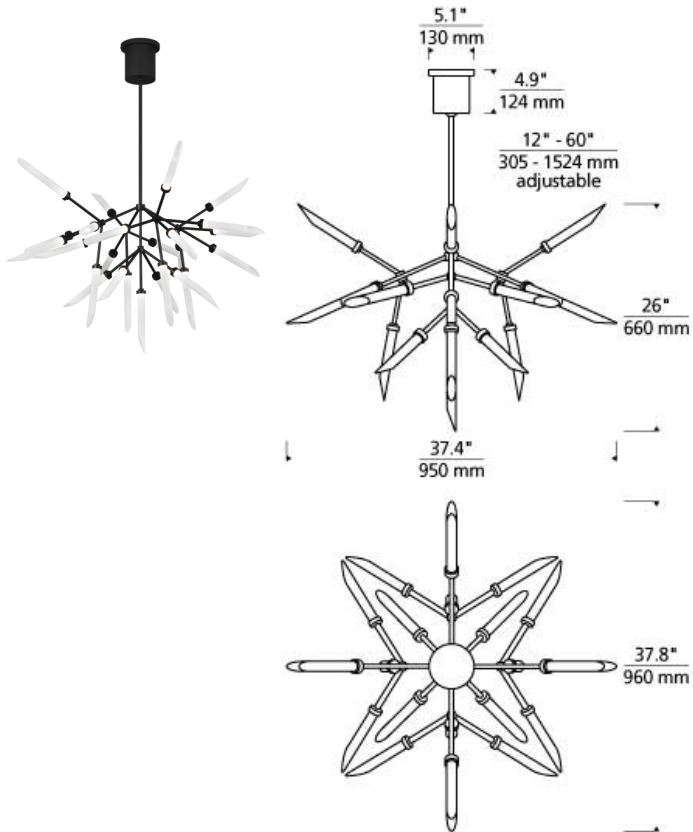

Spur Chandelier

LED T20

DESCRIPTION

The Spur LED chandelier from Tech Lighting is a wholly modern interpretation of classic multi-arm chandelier, five arms each feature a cluster of five glass spurs dramatically extending in opposing directions. Whether you select the warm Aged Brass finish or the sleek Satin Nickel finish, each chandelier features twenty five individual frosted glass spurs which accent the LED light sources for an unmistakable high-end look. With its medium scale and plentiful, fully dimmable LED light output, the Spur chandelier is an incredible choice for making an impactful statement as dining room lighting, kitchen island lighting, living room lighting or foyer lighting. If you have something larger in mind, be sure to check out the Spur Grande chandelier also available from Tech Lighting. Includes (25) 2.6 watt, 91 delivered lumen (2285 total delivered lumens), 2700K, LED modules. Fixture provided with 36 inches of variable rigid stems (includes one 12 inch & two 24 inch stems) in coordinating finish. Dimmable with most LED compatible ELV and TRIAC dimmers. Can be installed on a sloped ceiling up to 45°.

INSTALLATION

This product can mount to either a 4" square electrical box with round plaster ring or an octagon electrical box.

WEIGHT

12-12lb / 5.44-5.44kg ±

frost/aged brass frost/satin nickel frost/matte black