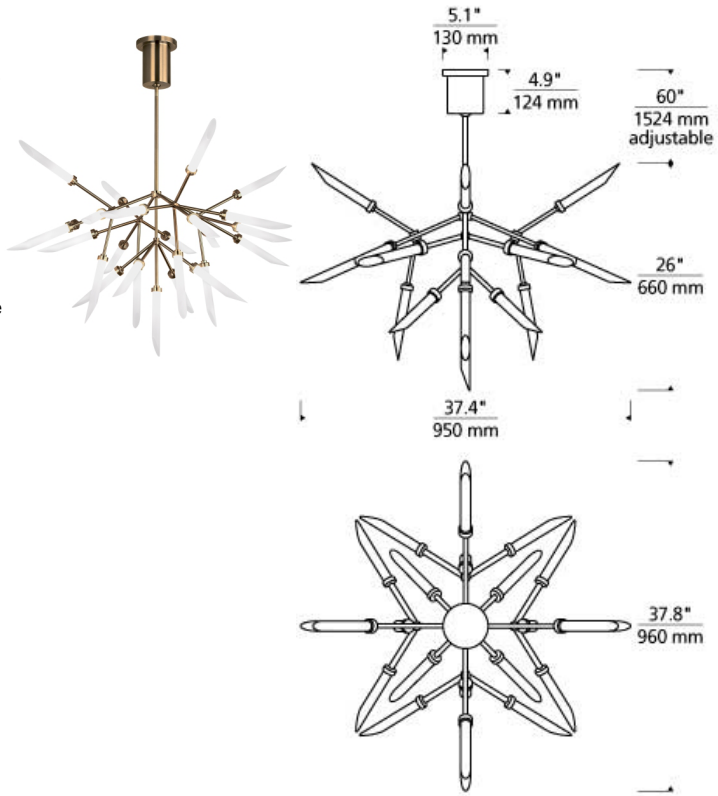

Spur Chandelier LED

DESCRIPTION

The Spur LED chandelier from Tech Lighting is a wholly modern interpretation of classic multi-arm chandelier, five arms each feature a cluster of five glass spurs dramatically extending in opposing directions. Whether you select the warm Aged Brass finish or the sleek Satin Nickel finish, each chandelier features twenty five individual frosted glass spurs which accent the LED light sources for an unmistakable high-end look. With its medium scale and plentiful, fully dimmable LED light output, the Spur chandelier is an incredible choice for making an impactful statement as dining room lighting, kitchen island lighting, living room lighting or foyer lighting. If you have something larger in mind, be sure to check out the Spur Grande chandelier also available from Tech Lighting. Includes (25) 2.6 watt, 91 delivered lumen (2285 total delivered lumens), 2700K, LED modules. Fixture provided with 36 inches of variable rigid stems (includes one 12 inch & two 24 inch stems). Dimmable with low-voltage electronic dimmer. Can be installed on a sloped ceiling up to 45°.

INSTALLATION

This product can mount to either a 4" square electrical box with round plaster ring or an octagon electrical box.

WEIGHT

12-12lb / 5.44-5.44kg ±

frost / aged brass frost / satin nickel

ORDERING INFORMATION

700SPR	COLOR	FINISH	LAMP
F	FROST	R AGED BRASS S SATIN NICKEL	-LED927 LED 90 CRI 2700K 120V

700 SPR _____

FIXTURE TYPE: _____

JOB NAME: _____

NOTES: _____