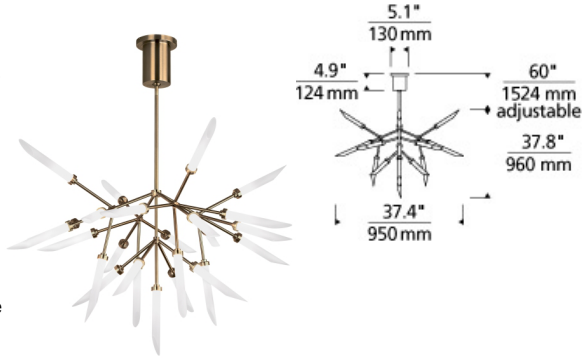

Spur Chandelier

DESCRIPTION

The Spur LED chandelier from Tech Lighting is a wholly modern interpretation of classic multi-arm chandelier, five arms each feature a cluster of five glass spurs dramatically extending in opposing directions. Whether you select the warm aged brass finish or the sleek satin nickel finish, each chandelier features twenty five individual frosted glass spurs which accent the LED light sources for an unmistakable high-end look. With its medium scale and plentiful, fully dimmable LED light output, the Spur chandelier is an incredible choice for making an impactful statement as dining room lighting, kitchen island lighting, living room lighting or foyer lighting. If you have something larger in mind, be sure to check out the Spur Grande chandelier also available from Tech Lighting. Includes (25) 2.6 watt, 91 delivered lumen (2285 total delivered lumens), 2700K, LED modules. Fixture provided with 60" of variable rigid stems. Dimmable with low-voltage electronic dimmer. Integrated ball joint accommodates sloped ceilings up to 43 degrees

INSTALLATION

This product can mount to either a 4" square electrical box with round plaster ring or an octagon electrical box.

WEIGHT

5.9-5.9lb / 2.68-2.68kg ±

frost / aged brass frost / satin nickel

ORDERING INFORMATION

| 700SPR | COLOR | FINISH | LAMP |
|--------|---------|--------------------------------|-------------------------------|
| | F FROST | R AGED BRASS S SATIN NICKEL | -LED927 LED 90 CRI 2700K 120V |

700 SPR _____