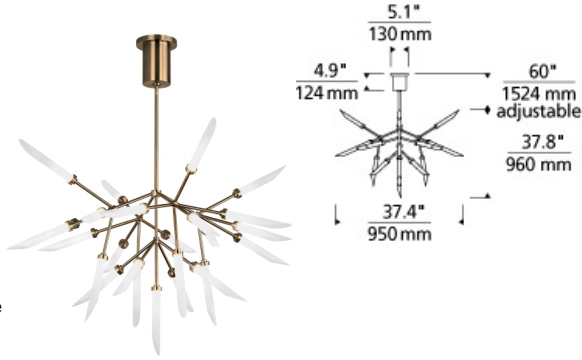

# Spur Chandelier

## DESCRIPTION

The Spur LED chandelier from Tech Lighting is a wholly modern interpretation of classic multi-arm chandelier, five arms each feature a cluster of five glass spurs dramatically extending in opposing directions. Whether you select the warm aged brass finish or the sleek satin nickel finish, each chandelier features twenty five individual frosted glass spurs which accent the LED light sources for an unmistakable high-end look. With its medium scale and plentiful, fully dimmable LED light output, the Spur chandelier is an incredible choice for making an impactful statement as dining room lighting, kitchen island lighting, living room lighting or foyer lighting. If you have something larger in mind, be sure to check out the Spur Grande chandelier also available from Tech Lighting. Includes (25) 2.6 watt, 91 delivered lumen (2285 total delivered lumens), 2700K, LED modules. Fixture provided with 60" of variable rigid stems. Dimmable with low-voltage electronic dimmer.

## INSTALLATION

This product can mount to either a 4" square electrical box with round plaster ring or an octagon electrical box.

## WEIGHT

5.9-5.9lb / 2.68-2.68kg ±

frost / aged brass frost / satin nickel