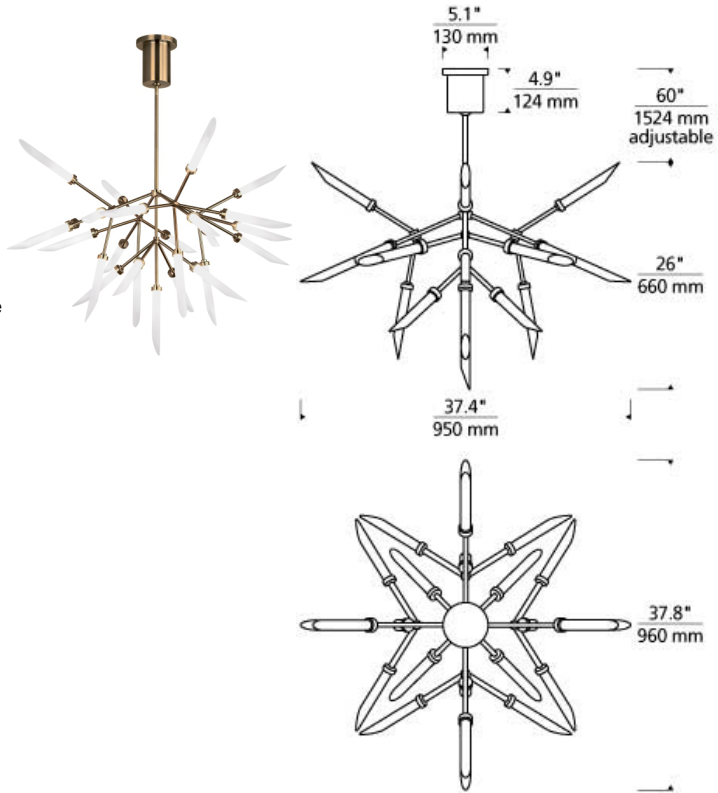

Spur Chandelier

DESCRIPTION

The Spur LED chandelier from Tech Lighting is a wholly modern interpretation of classic multi-arm chandelier, five arms each feature a cluster of five glass spurs dramatically extending in opposing directions. Whether you select the warm Aged Brass finish or the sleek Satin Nickel finish, each chandelier features twenty five individual frosted glass spurs which accent the LED light sources for an unmistakable high-end look. With its medium scale and plentiful, fully dimmable LED light output, the Spur chandelier is an incredible choice for making an impactful statement as dining room lighting, kitchen island lighting, living room lighting or foyer lighting. If you have something larger in mind, be sure to check out the Spur Grande chandelier also available from Tech Lighting. (25) 2.6 watt, 91 delivered lumen (2285 total delivered lumens), 2700K, LED modules. Fixture provided with 60" of variable rigid stems. Dimmable with low-voltage electronic dimmer. Integrated ball joint accommodates sloped ceilings up to 43 degrees

INSTALLATION

This product can mount to either a 4" square electrical box with round plaster ring or an octagon electrical box.

WEIGHT

12-12lb / 5.44-5.44kg ±

frost / aged brass frost / satin nickel

ORDERING INFORMATION

700SPR	COLOR	FINISH	LAMP
F	FROST	R AGED BRASS S SATIN NICKEL	-LED927 LED 90 CRI 2700K 120V

TECH LIGHTING®

7400 Linder Avenue
Skokie, Illinois 60077

T 847.410.4400
F 847.410.4500

Tech Lighting, L.L.C.

700 SPR _____