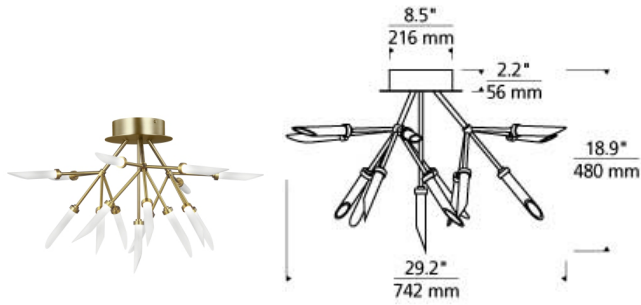

Spur Ceiling

LED T20

DESCRIPTION

The Spur ceiling mount by Tech Lighting is a smaller rendition of the grand chandelier. Three arms extend from the ceiling with clusters of five frosted glass spurs illuminated by a compact, diffused LED light source. Offered with energy efficient integrated LED in three distinct finishes, the Spur Ceiling Mount is a design-forward solution to your dining room, living room, bedroom and hallway. Complete your modern look with the Mara wall sconce, pendant and chandelier for full room coordination. Lamping options are compatible with most dimmers. Refer to Dimming Chart for more information. Includes 120-277 volt universal 41.6 watts, 1462 total delivered lumens, 2700K LED module. DIMMABLE with most LED compatible ELV, TRIAC and 0-10V dimmers. Ceiling mount only.

INSTALLATION

This product can mount to either a 4" square electrical box with round plaster ring or an octagonal electrical box (not included).

WEIGHT

9.5-9.5lb / 4.31-4.31kg ±

frost/aged brass frost/satin nickel frost/matte black