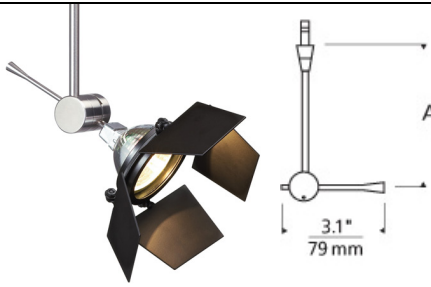

LOW - VOLTAGE HEADS

Sprocket Head

DESCRIPTION

Sleek Sprocket, with its removable handle, has many accessory options. Head rotates 360° and pivots 260° on vertical axis. Low-voltage, MR16 lamp of up to 75 watts (not included). Works with SORAA.

INSTALLATION

Socket terminates with FreeJack male connector, which may be installed into a system connector. Elements ordered with a system prefix include a connector for that system.

ACCESSORIES & OPTICAL CONTROLS

Backlight Shield, Barndoors, Snap Louver Lens Holder

WEIGHT

0.35-0.9lb / 0.16-0.41kg ±

ORDERING INFORMATION

700 SYSTEM	SP	LENGTH (A)	FINISH
FJ	FREEJACK	1 1"	Z ANTIQUE BRONZE
MP	MONOPOINT	3 3"	C CHROME
MO	MONORAIL	6 6"	S SATIN NICKEL
MO2	TWO-CIRCUIT MONORAIL	12 12"	
WMO	WALL MONORAIL	18 18"	
		24 24"	

Note: MP includes 4" Round Flush Canopy.

700 ____ SP ____

FIXTURE TYPE: _____

JOB NAME: _____

NOTES: _____
