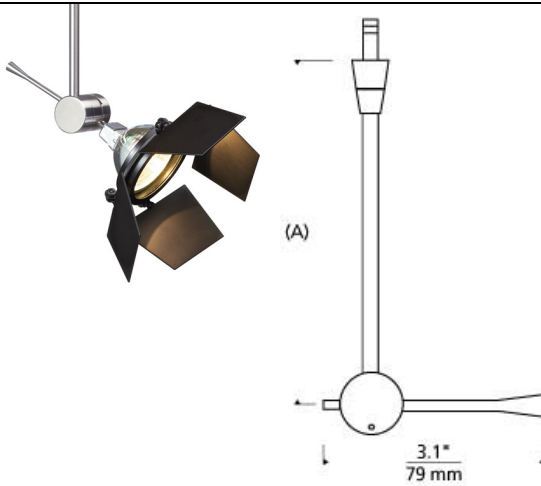

# LOW - VOLTAGE HEADS

## Sprocket Head

### DESCRIPTION

The Sprocket display head by Tech Lighting is simple in design but extremely functional, featuring several modern and contemporary customization possibilities. The Sprocket provides light where you need it the most with its 360° rotating head and pivots 260° on a vertical axis. The removable handle extension on the back serves as a functional addition assisting with pivots and rotations. The integrated LED lamping is neatly concealed within the head of the lamp and can be glare free when paired with any Tech Lighting glare-reducing lens shield (sold separately). This highly customizable display head features two on-trend hardware finishes and six distinct stem lengths. Enhance your space all the more by combining the Sprocket display head with a Tech Lighting free-jack or rail system. This low-voltage display head is ideal for commercial lighting applications such as retail stores, libraries and galleries. Head rotates 360° and pivots 260° on vertical axis. Low-voltage, MR16 lamp of up to 75 watts (not included). Works with SORAA.

### INSTALLATION

Socket terminates with FreeJack male connector, which may be installed into a system connector. Elements ordered with a system prefix include a connector for that system.